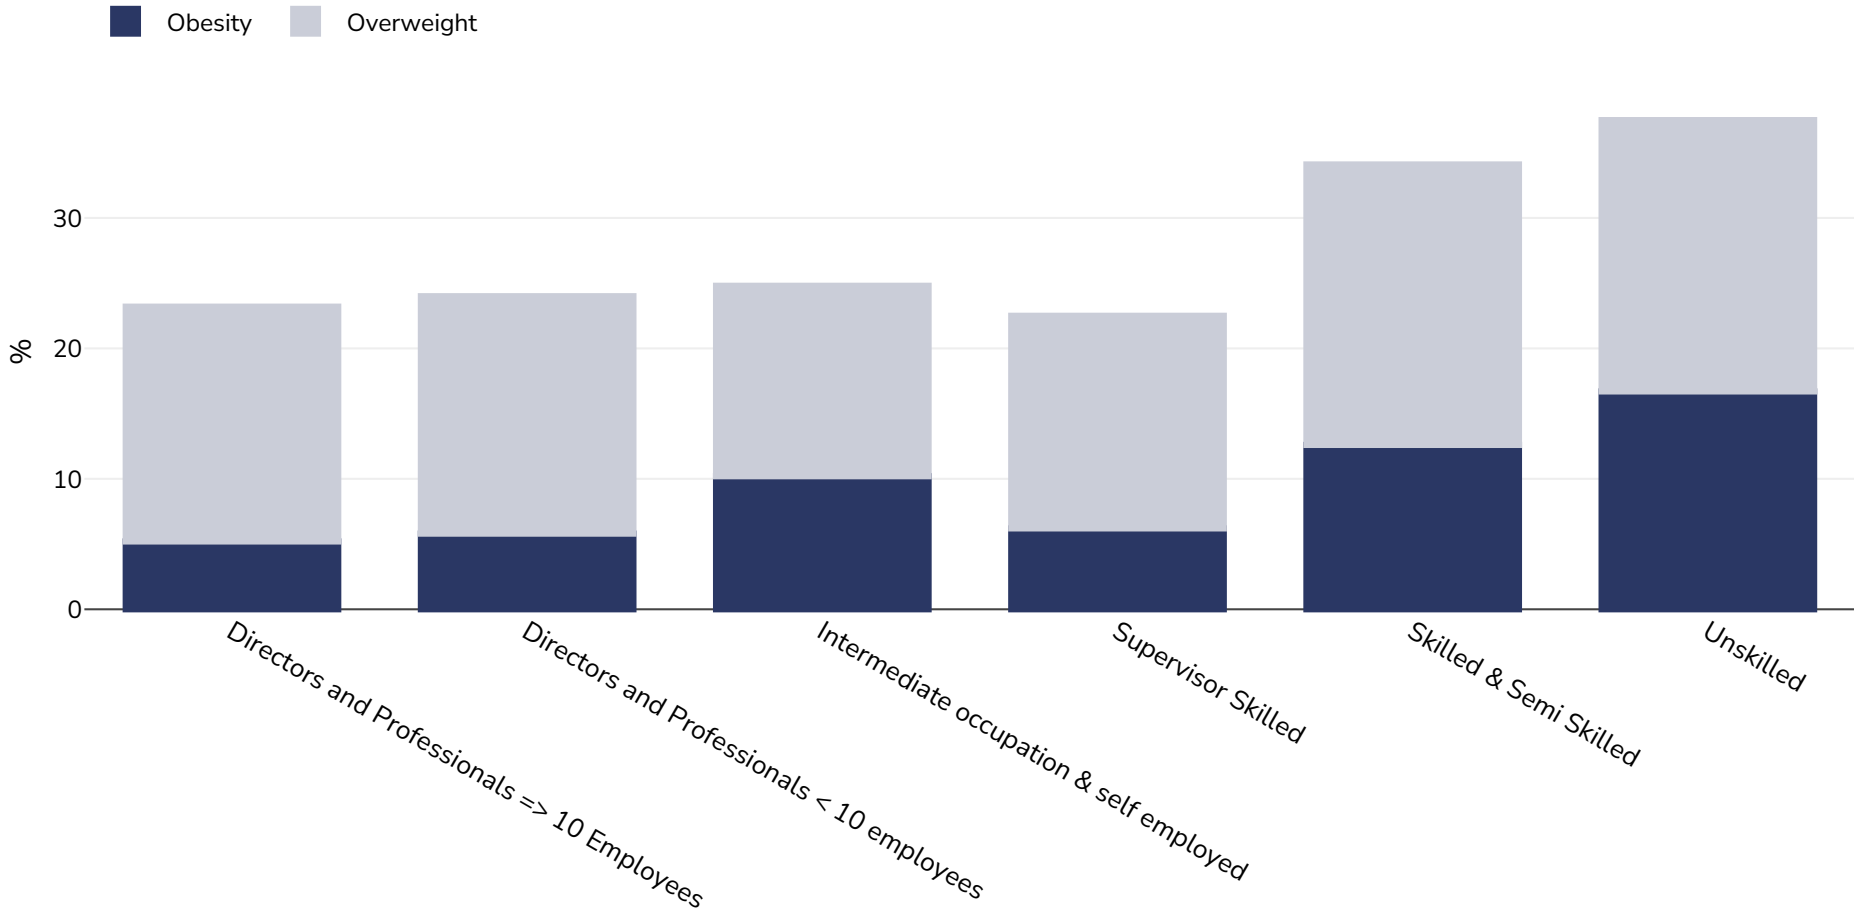

Spain: Overweight/obesity by socio-economic group

Girls, 2017

Survey type:	Self-reported
Age:	2-17
Sample size:	6106
Area covered:	National
References:	ENES 2017 available at https://www.msrebs.gob.es/estadEstudios/estadisticas/encuestaNacional/encuesta2017.htm (last accessed 03.03.21)
Cutoffs:	IOTF