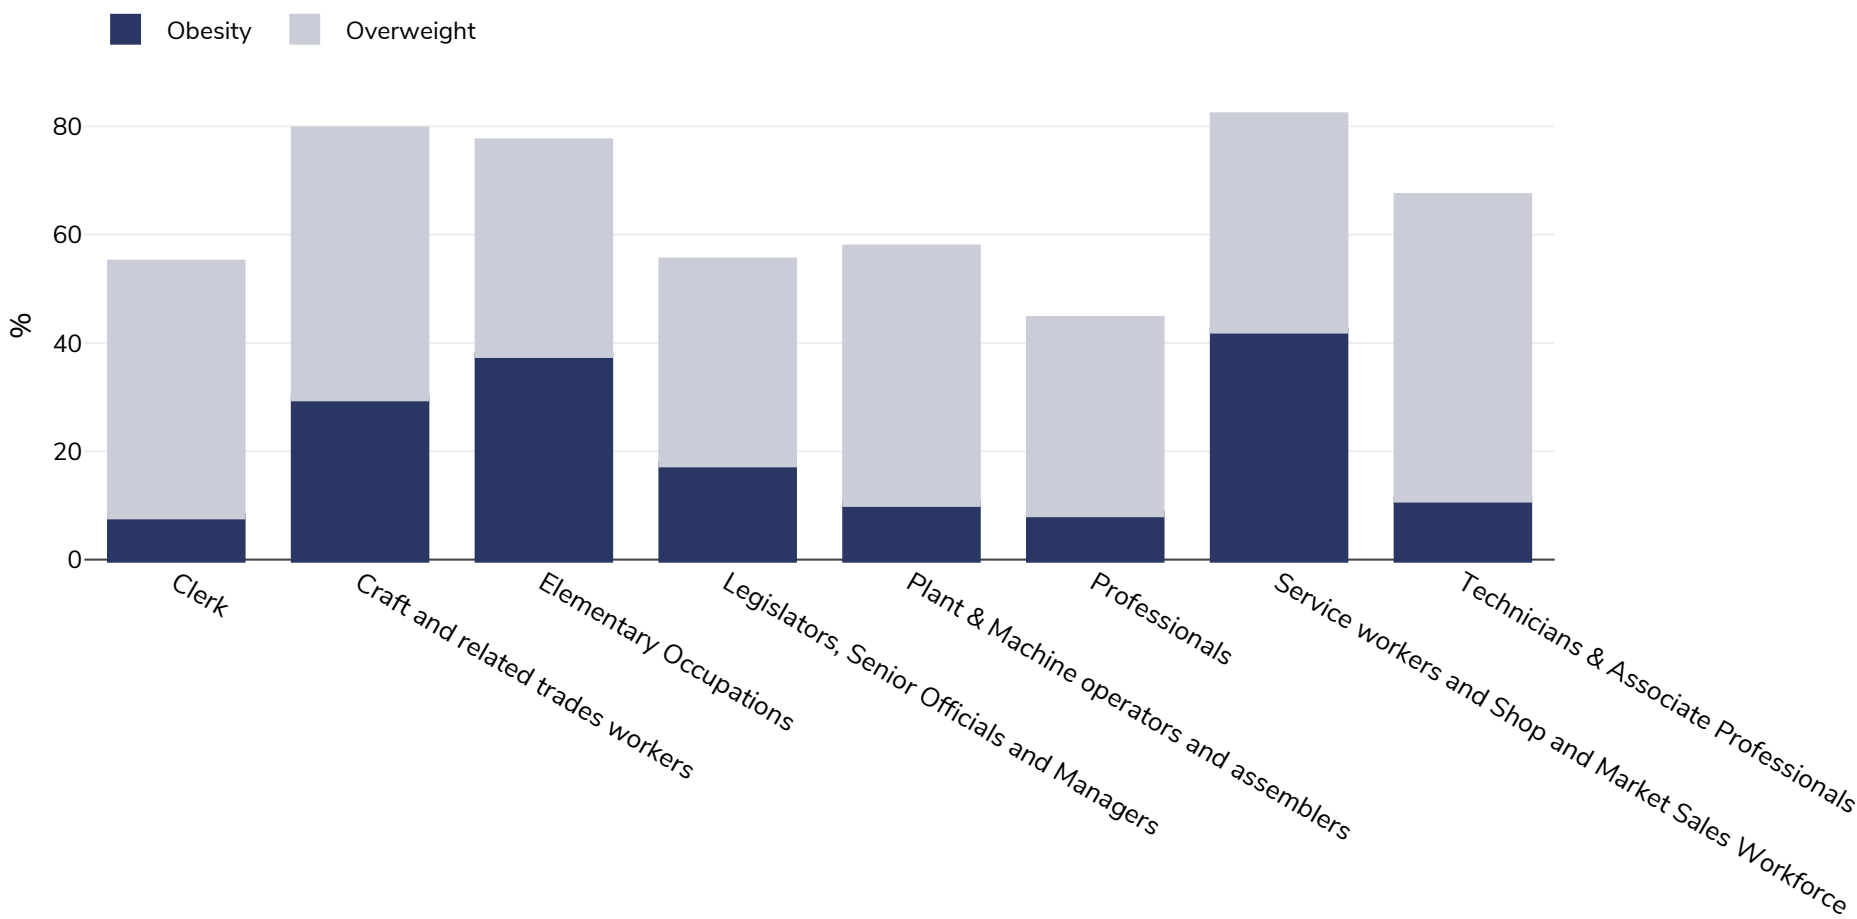

Malta: Overweight/obesity by socio-economic group

Adults, 2003

Survey type:	Self-reported
Age:	18+
Sample size:	528
Area covered:	National
References:	2003 Lifestyle Survey Published by the National Statistics Office, Valletta, Malta website: http://www.nso.gov.mt
Notes:	Small sample size though a relatively small population

Unless otherwise noted, overweight refers to a BMI between 25kg and 29.9kg/m², obesity refers to a BMI greater than 30kg/m².