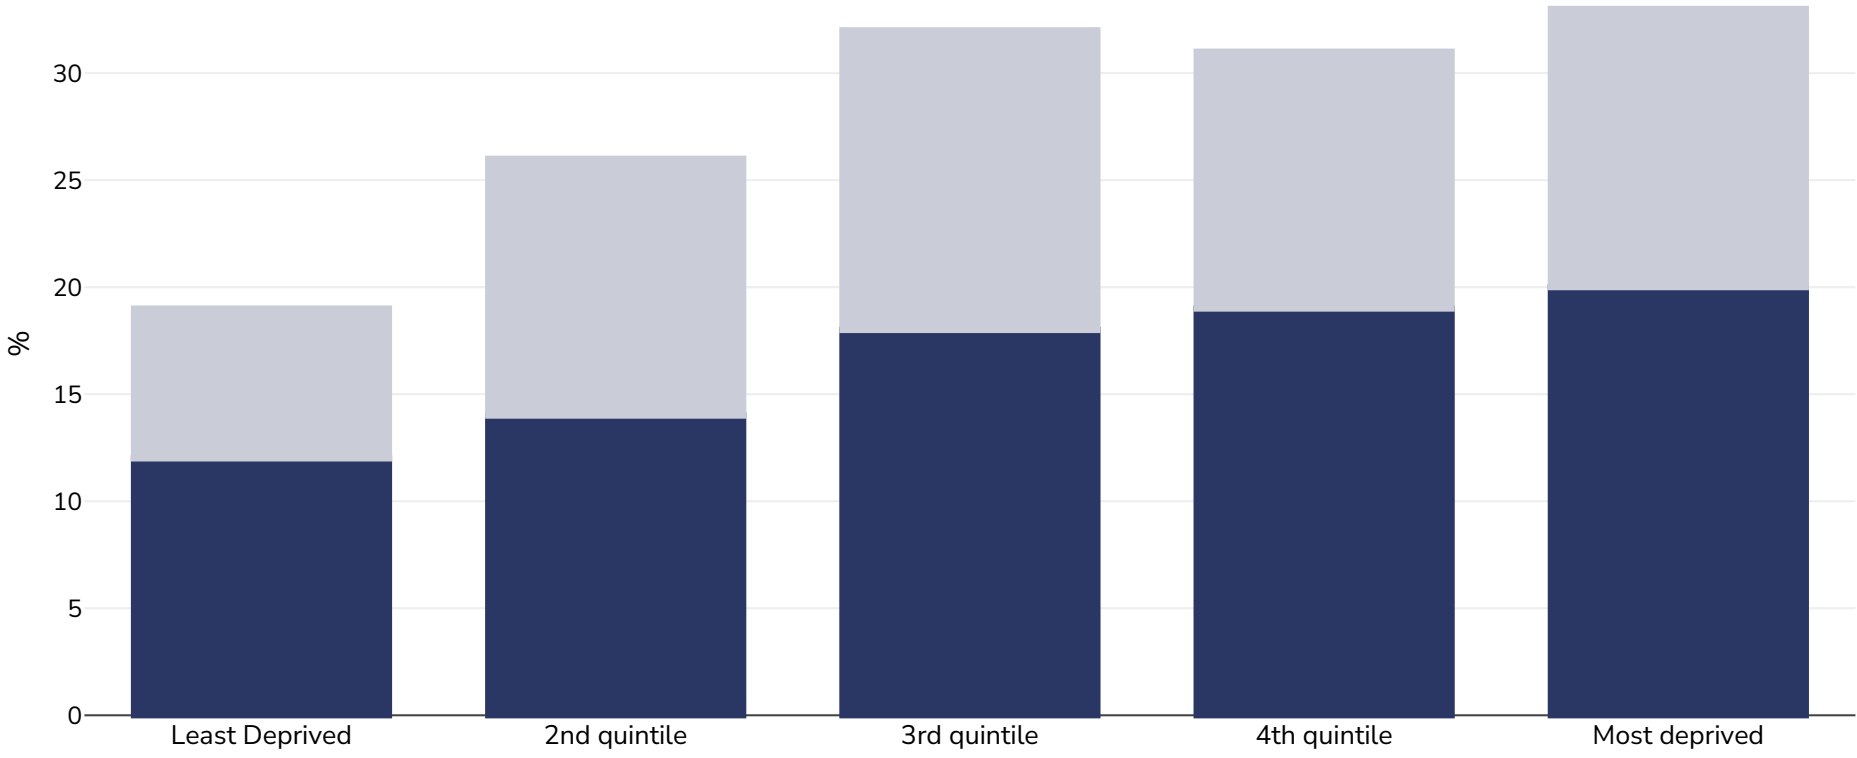

# England: Overweight/obesity by socio-economic group

Boys, 2017

■ Obesity ■ Overweight

Survey type:	Measured
Age:	2-15
Sample size:	2581
Area covered:	National
References:	Health Survey for England 2017 <a href="https://digital.nhs.uk/data-and-information/publications/statistical/health-survey-for-england/2017">https://digital.nhs.uk/data-and-information/publications/statistical/health-survey-for-england/2017</a> [Accessed 7th January 2019].
Notes:	85th and 95th Centile cut-offs used.
Cutoffs:	Other