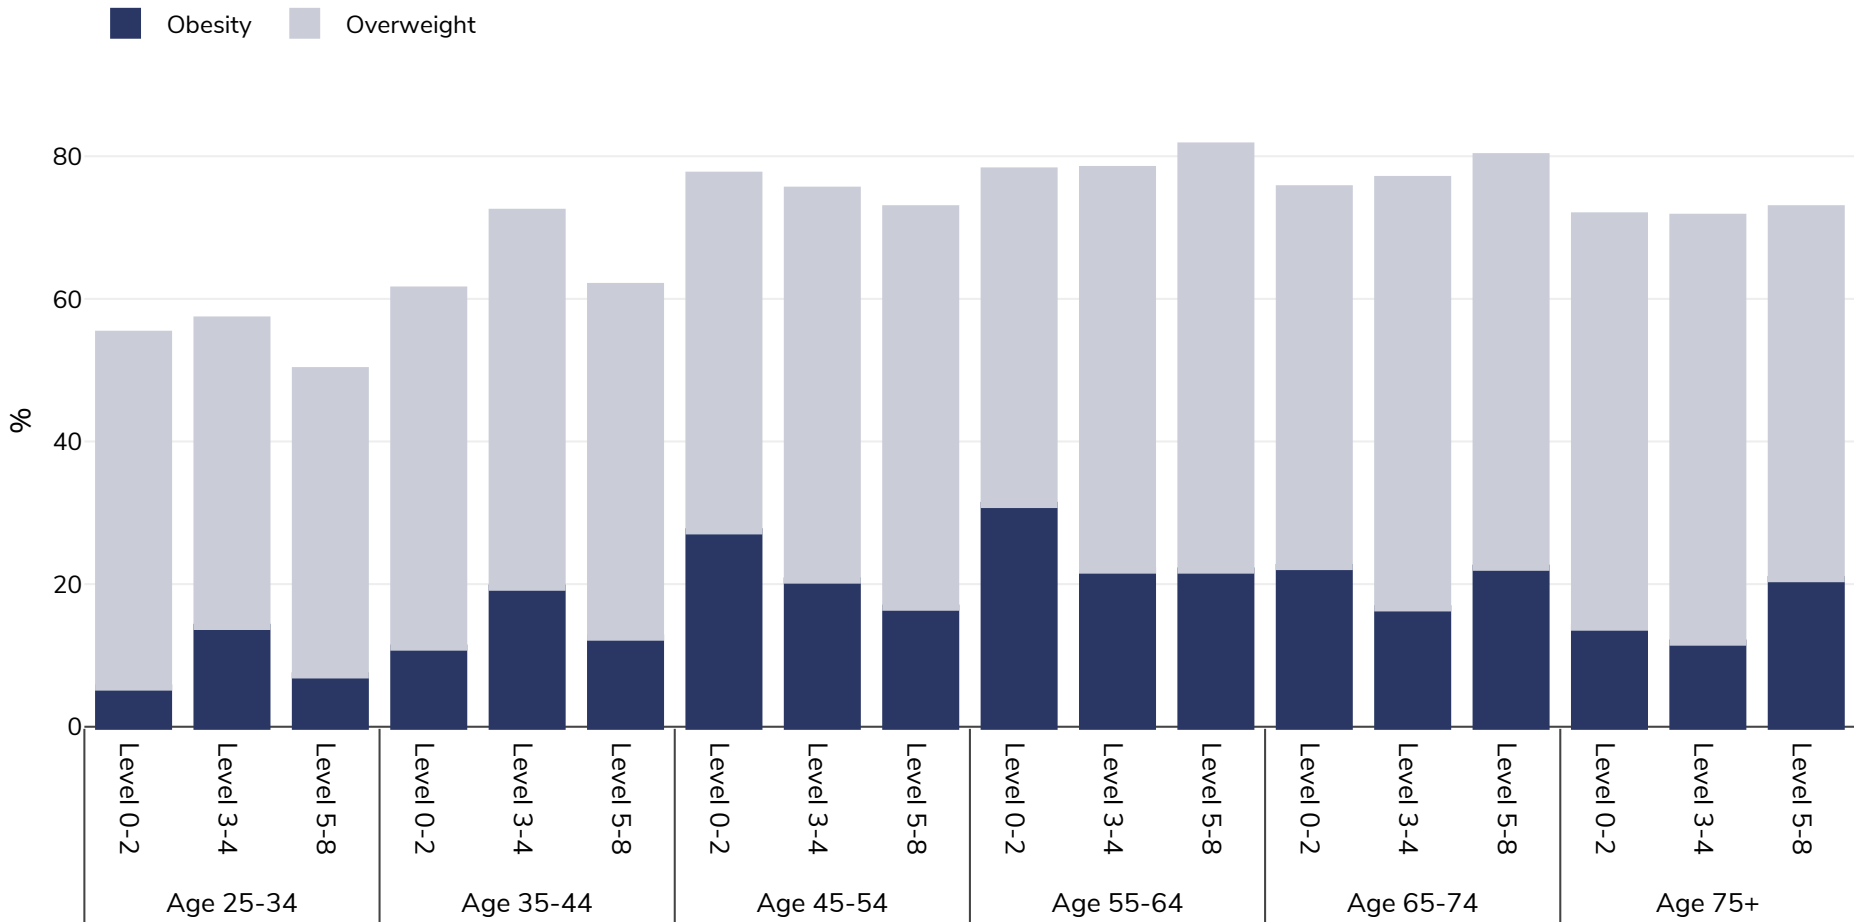

Greece: Overweight/obesity by age and education

Men, 2019

Survey type: Self-reported

Area covered: National

References: Eurostat 2019. Available at https://appsso.eurostat.ec.europa.eu/nui/show.do?dataset=hlth_ehis_bm1e&lang=en (last accessed 09.08.21).

Notes: NB. Some age ranges missing due to insufficient data to display by age & educational status

Unless otherwise noted, overweight refers to a BMI between 25kg and 29.9kg/m², obesity refers to a BMI greater than 30kg/m².