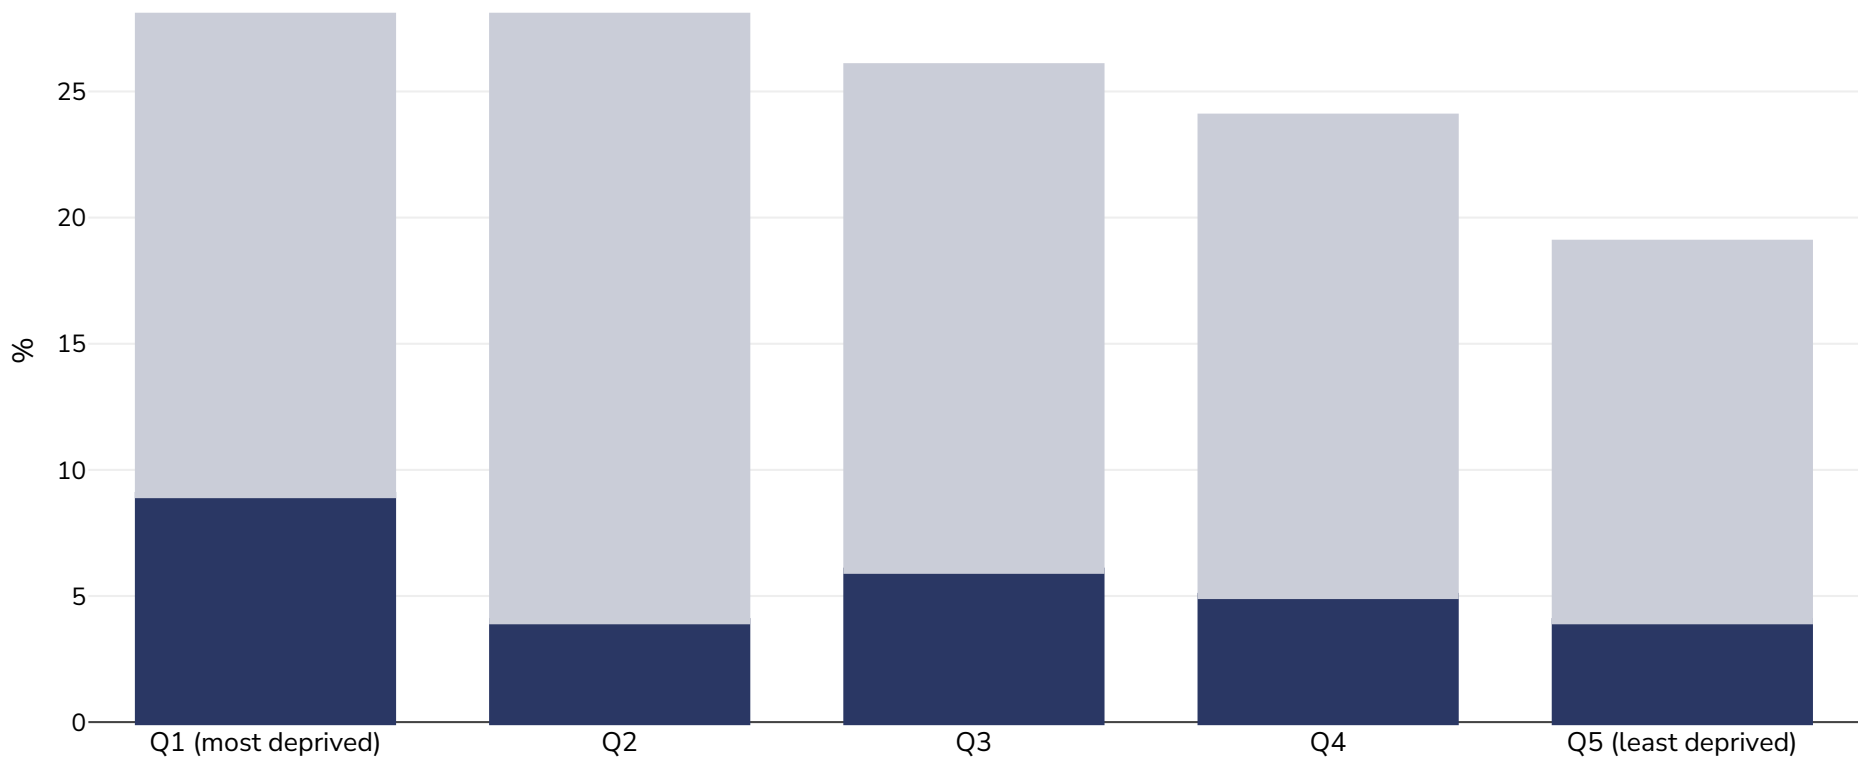

# Northern Ireland: Overweight/obesity by socio-economic group

Children, 2012-2013

■ Obesity   ■ Overweight

Survey type:	Measured
Age:	2-10
Area covered:	National
References:	Health Survey Northern Ireland: <a href="http://www.dhsspsni.gov.uk/index/statistics/lcb/obesity-and-diet.htm">http://www.dhsspsni.gov.uk/index/statistics/lcb/obesity-and-diet.htm</a> (last accessed 18 June 2015)
Cutoffs:	IOTF