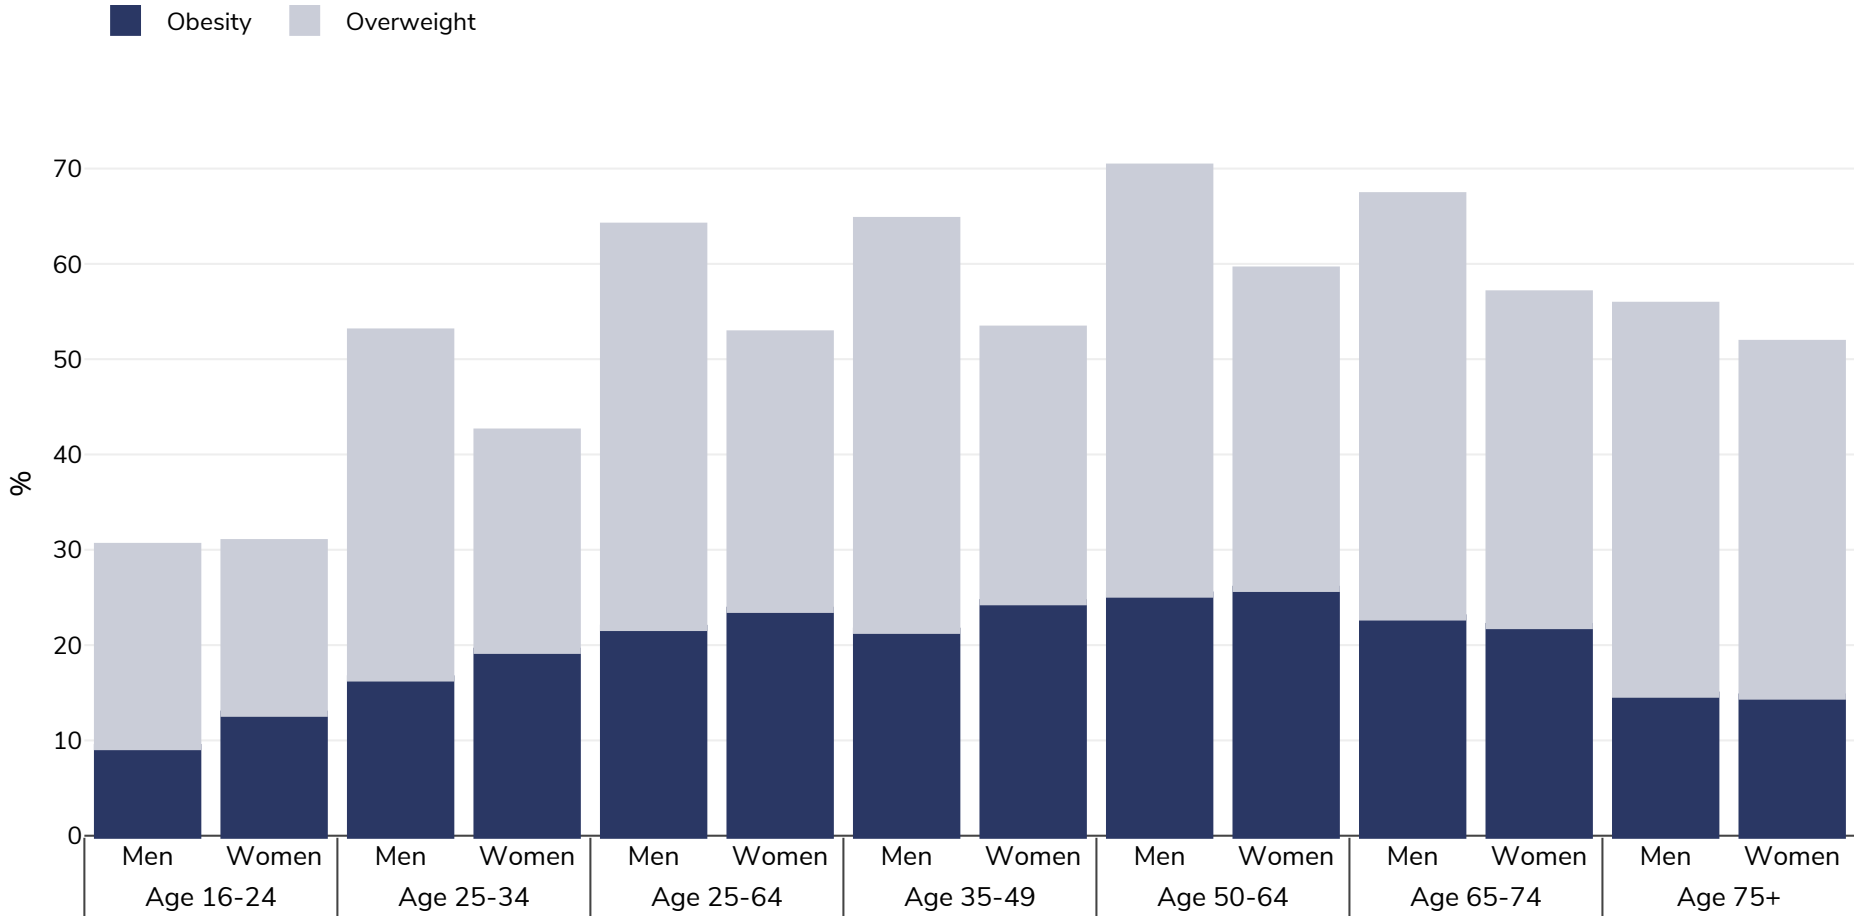

# United Kingdom: Overweight/obesity by age

Adults, 2017

Survey type: Self-reported

Area covered: National

References: 2017 - EUROSTAT Database [http://appsso.eurostat.ec.europa.eu/nui/show.do?dataset=ilc\\_hch10&lang=en](http://appsso.eurostat.ec.europa.eu/nui/show.do?dataset=ilc_hch10&lang=en) (last accessed 25.08.20)

Unless otherwise noted, overweight refers to a BMI between 25kg and 29.9kg/m<sup>2</sup>, obesity refers to a BMI greater than 30kg/m<sup>2</sup>.