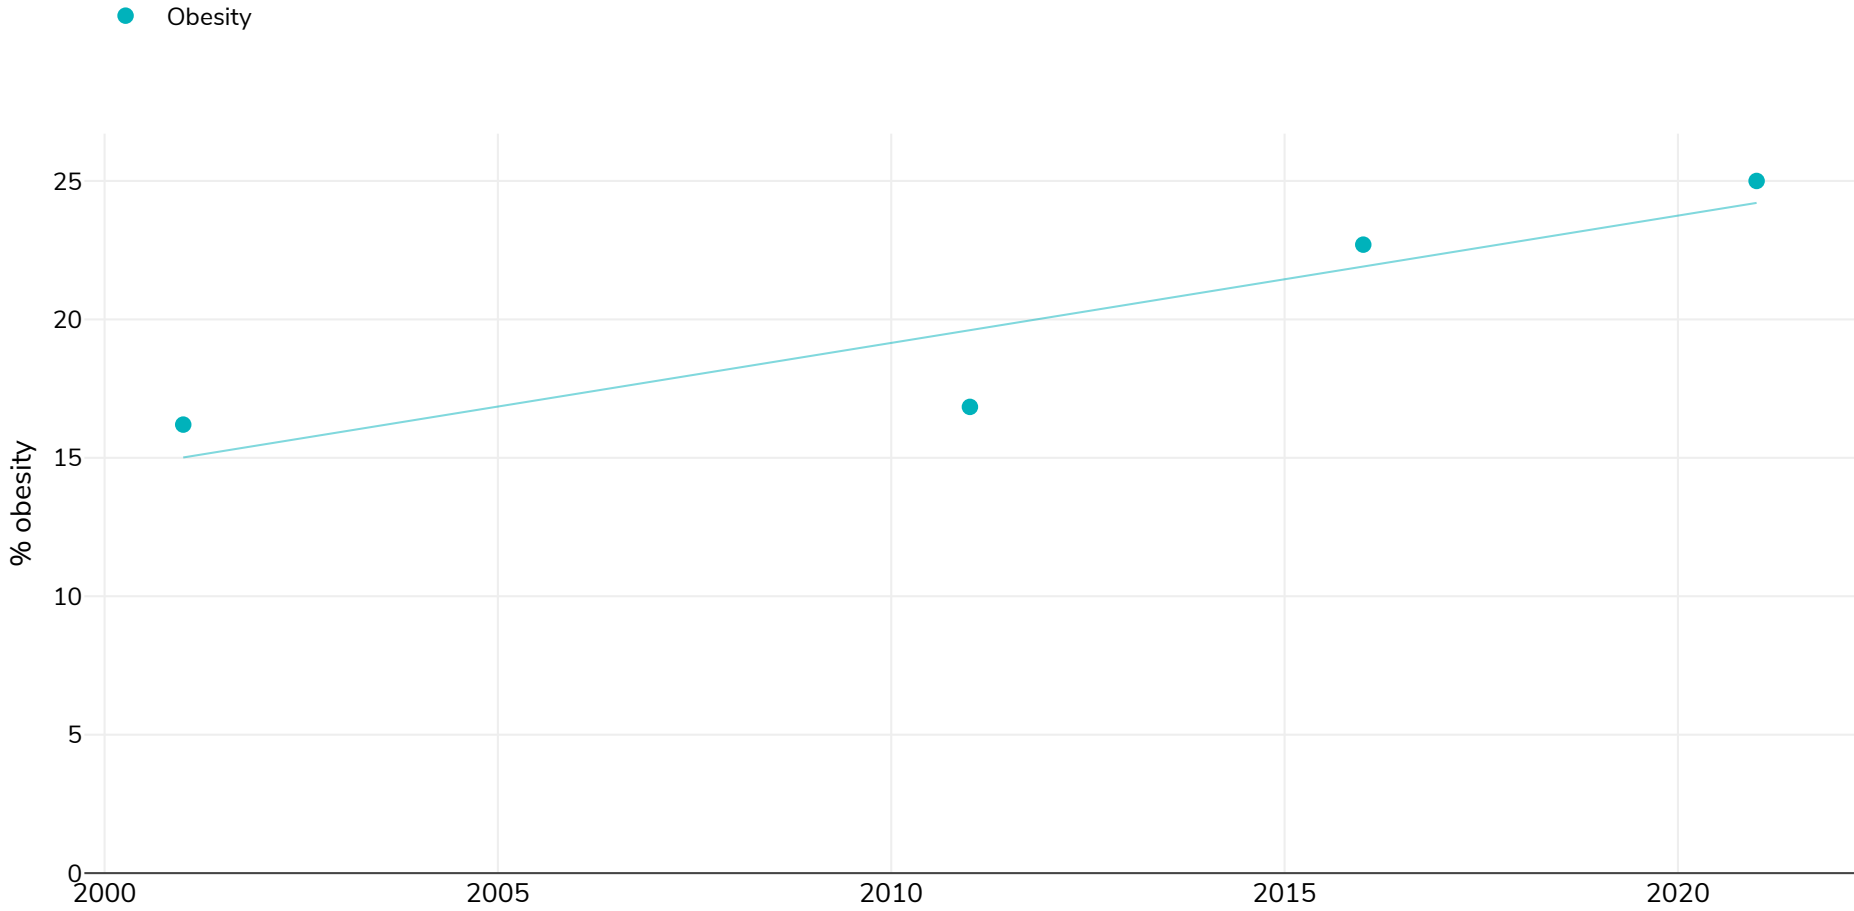

# Iran: % Adults living with obesity, 2001-2021

Men and women

Survey type: Measured

References: For full details of references visit <https://data.worldobesity.org/>

*Different methodologies may have been used to collect this data and so data from different surveys may not be strictly comparable. Please check with original data sources for methodologies used.*