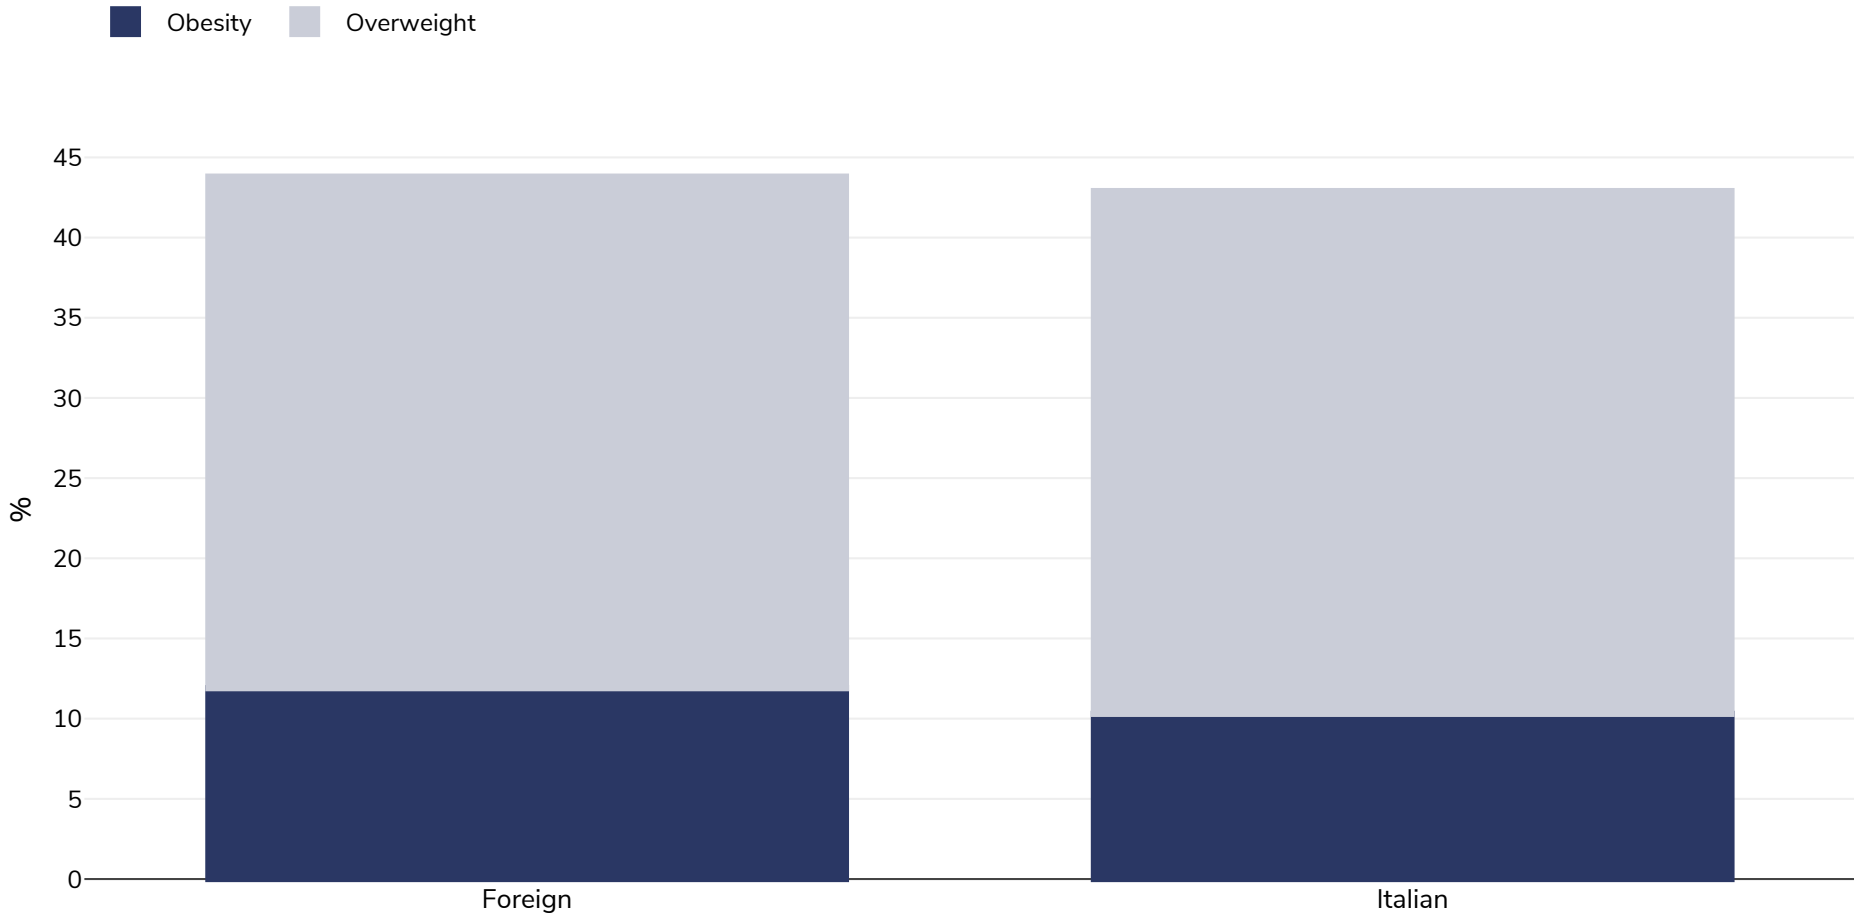

Italy: Overweight/obesity by ethnicity

Adults, 2020-2021

Survey type:	Self-reported
Age:	18-69
Sample size:	38126
Area covered:	National
References:	PASSI 2020-2021. Available at https://www.epicentro.iss.it/passi/dati/sovrappeso?tab-container-1=tab1 (last accessed on 22.03.23)

Unless otherwise noted, overweight refers to a BMI between 25kg and 29.9kg/m², obesity refers to a BMI greater than 30kg/m².