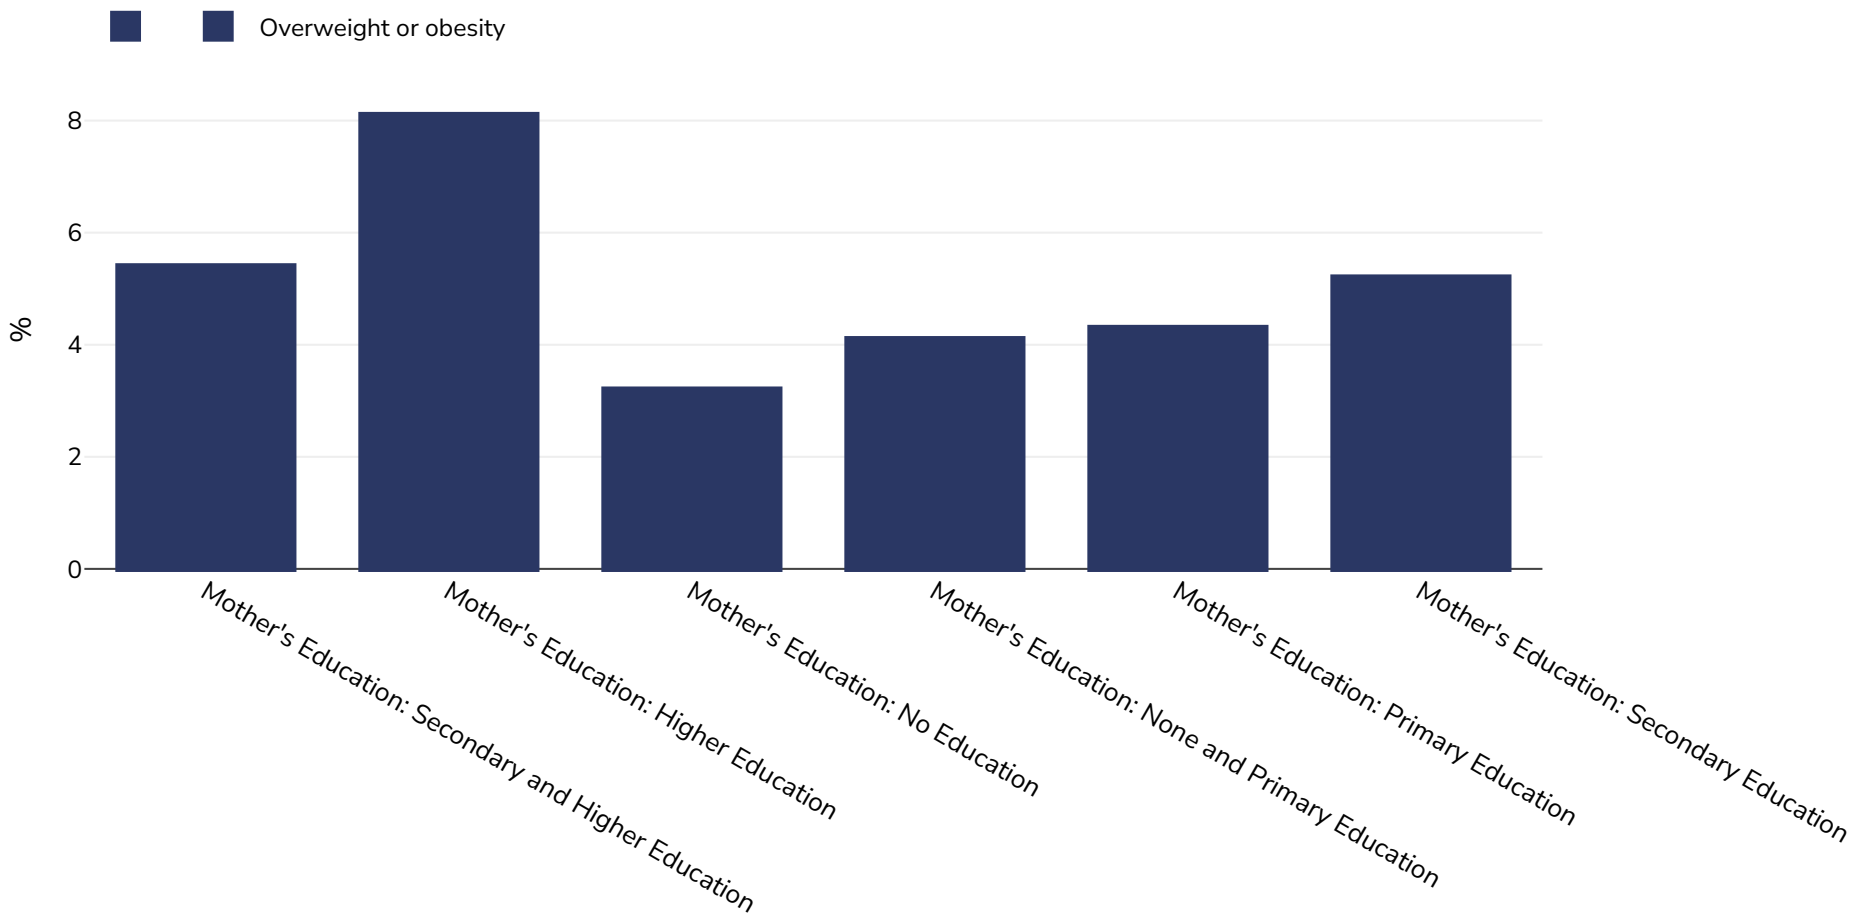

# Malawi: Overweight/obesity by education

Infants, 2019-2020

Sample size: 14990

References: MICS: Malawi Multiple Indicator Cluster Survey 2019-20, Survey Findings Report. Zomba, Malawi: National Statistical Office