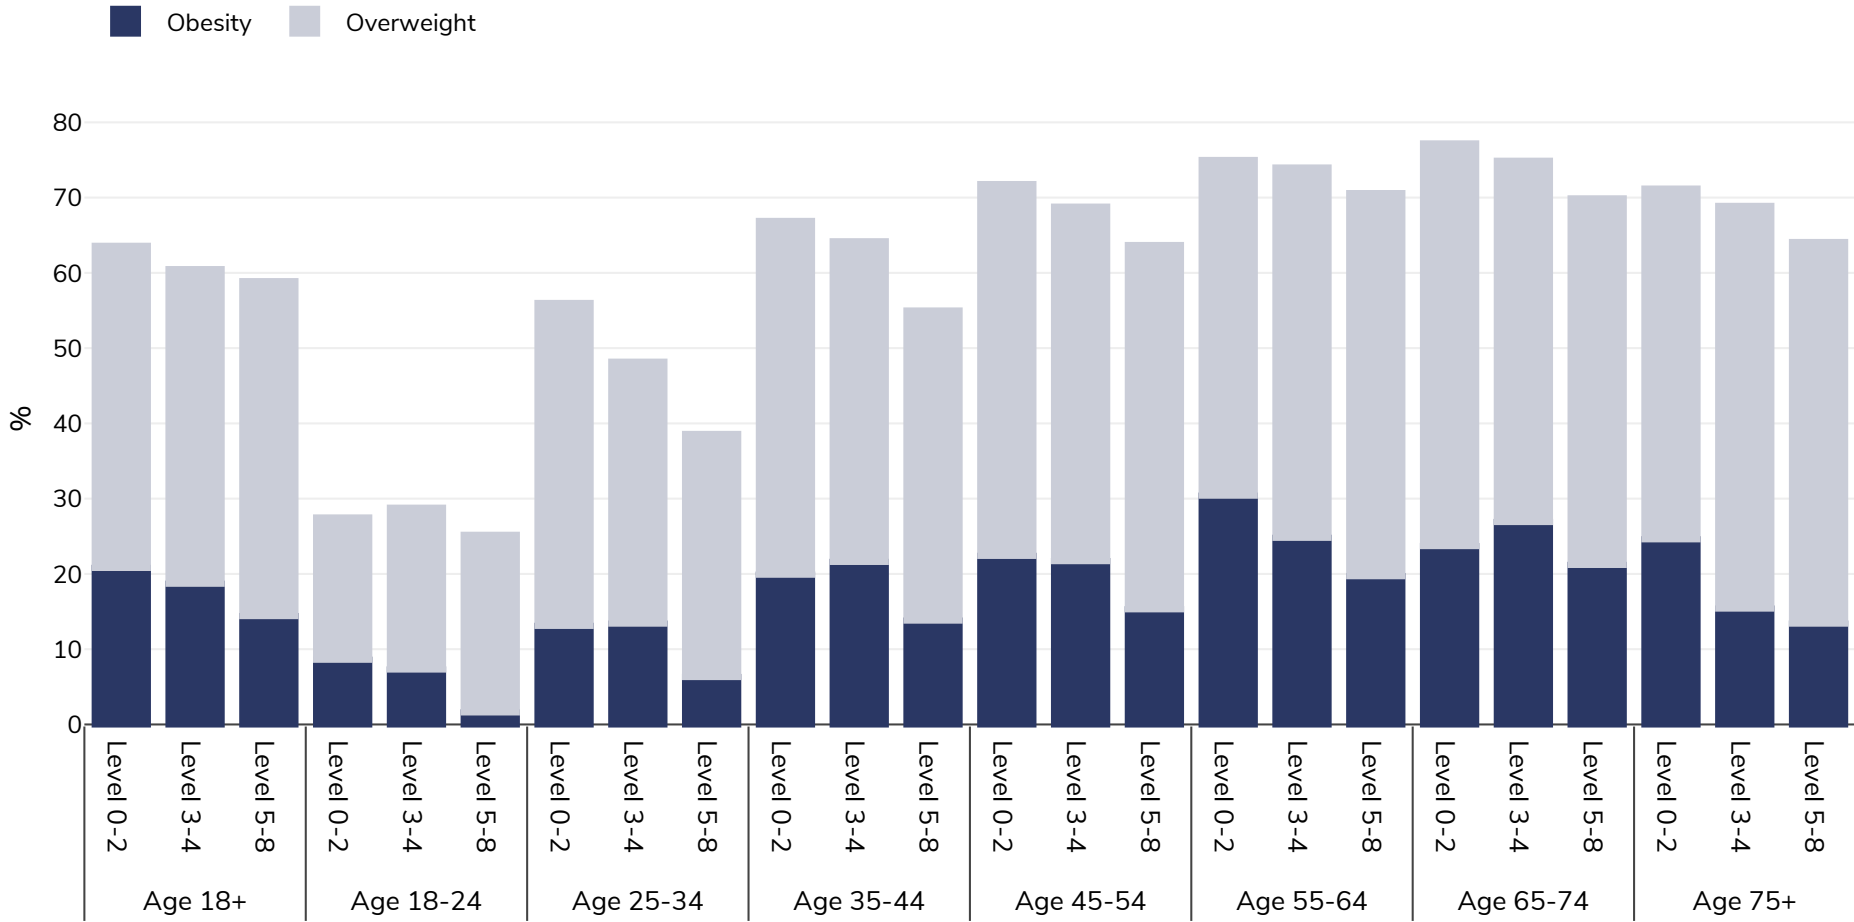

# Germany: Overweight/obesity by age and education

Men, 2014

Survey type: Self-reported

Area covered: National

References: Eurostat [http://appsso.eurostat.ec.europa.eu/nui/show.do?dataset=hlth\\_ehis\\_bm1e&lang=en](http://appsso.eurostat.ec.europa.eu/nui/show.do?dataset=hlth_ehis_bm1e&lang=en) (last accessed 25.08.20)

Unless otherwise noted, overweight refers to a BMI between 25kg and 29.9kg/m<sup>2</sup>, obesity refers to a BMI greater than 30kg/m<sup>2</sup>.