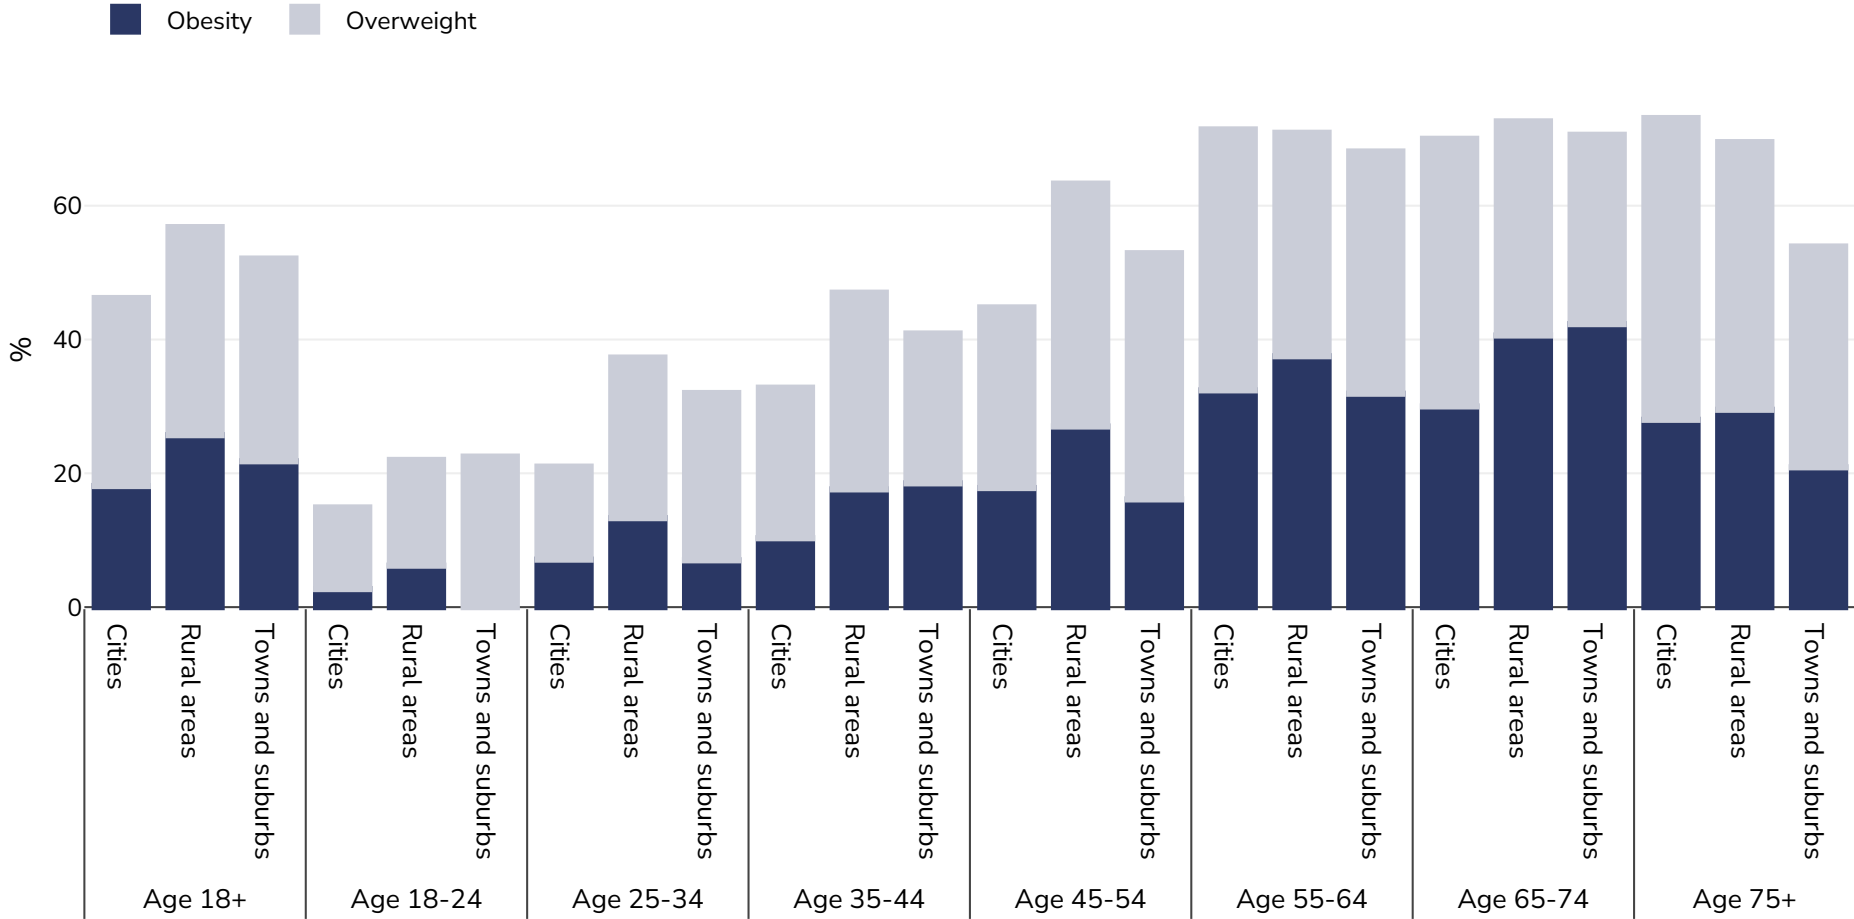

Estonia: Overweight/obesity by age and region

Women, 2014

Survey type: Self-reported

Area covered: National

References: Eurostat http://appsso.eurostat.ec.europa.eu/nui/show.do?dataset=hlth_ehis_bm1u&lang=en (last accessed 25.08.20)

Unless otherwise noted, overweight refers to a BMI between 25kg and 29.9kg/m², obesity refers to a BMI greater than 30kg/m².