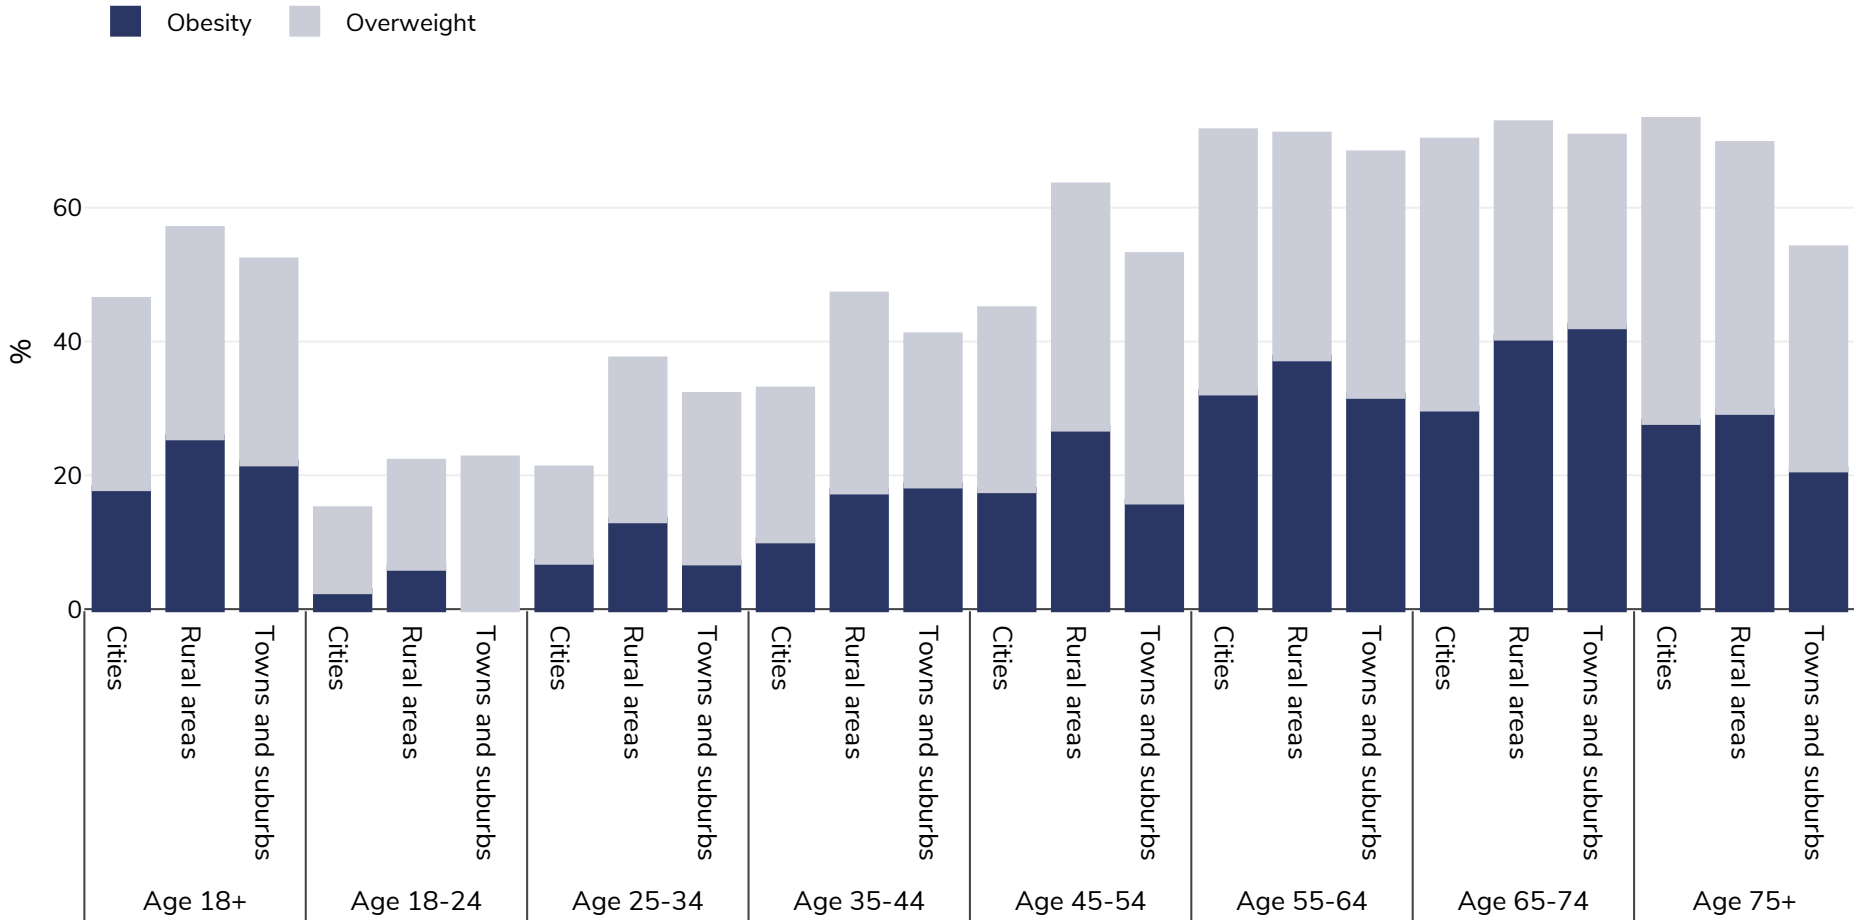

Estonia: Overweight/obesity by age and region

Women, 2014

Survey type: Self-reported

Area covered: National

References: Eurostat http://appsso.eurostat.ec.europa.eu/nui/show.do?dataset=hlth_ehis_bm1u&lang=en (last accessed 25.08.20)

Unless otherwise noted, overweight refers to a BMI between 25kg and 29.9kg/m², obesity refers to a BMI greater than 30kg/m².