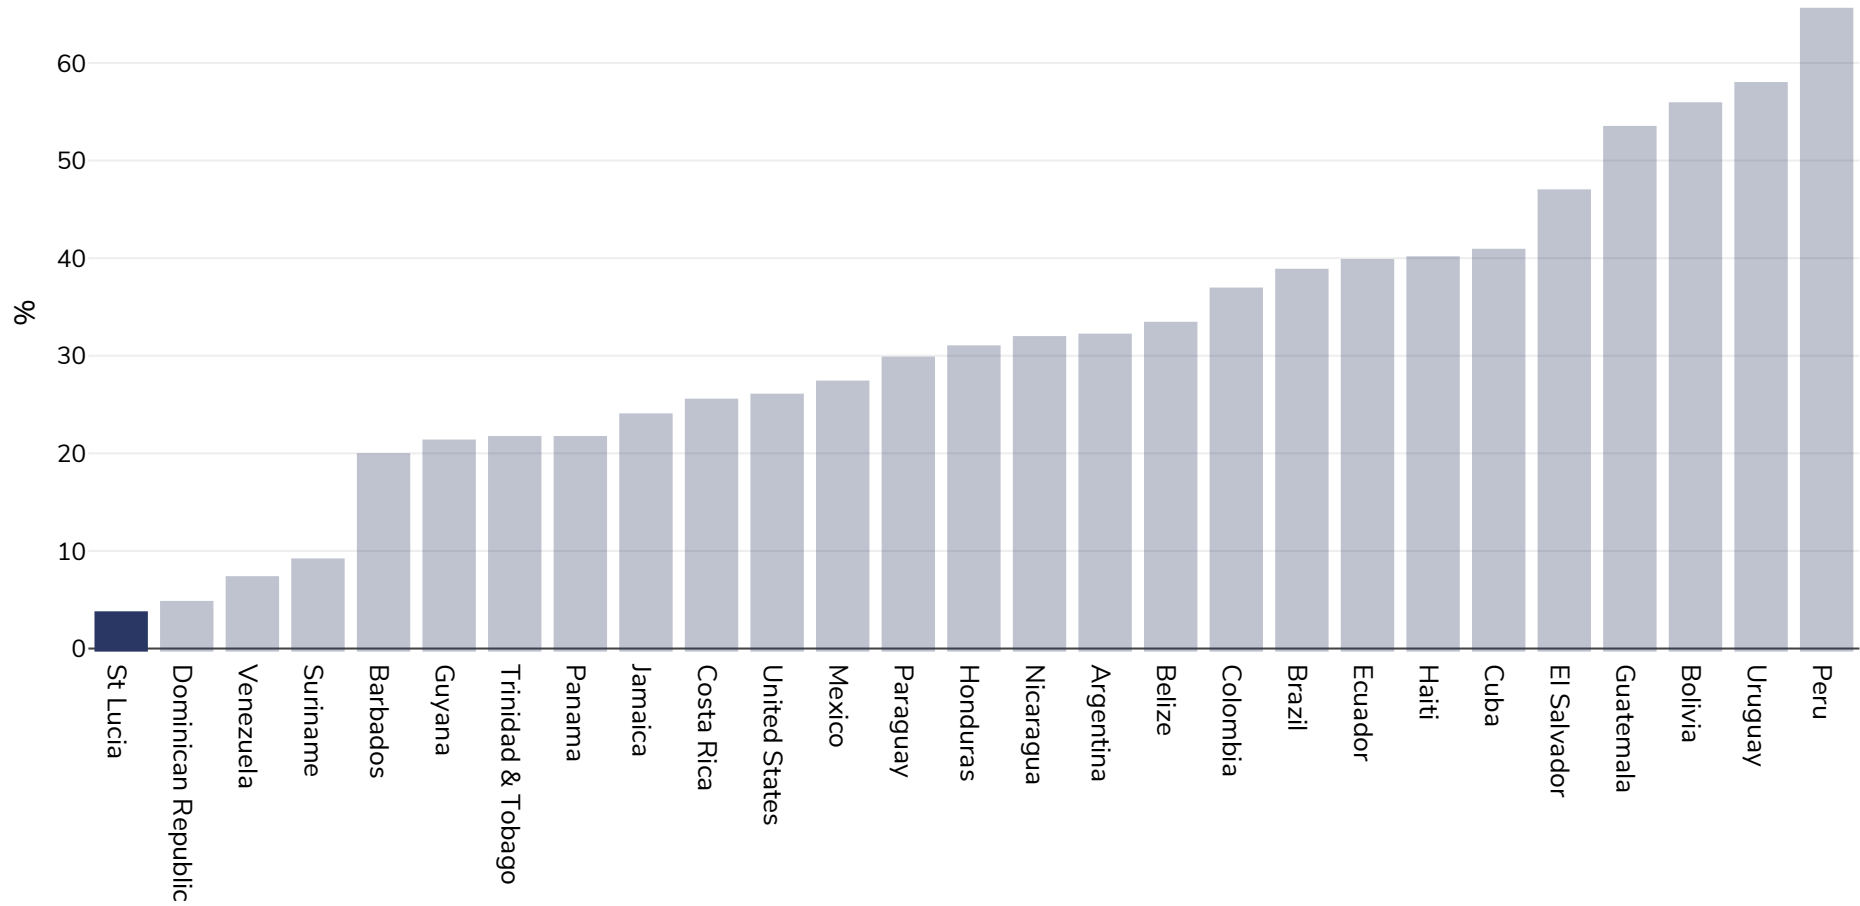

Saint Lucia: % Infants exclusively breastfed 0-5 months

Children, 1998-2019

Area covered: National

References: Saint Lucia multiple indicator cluster survey 2012: Final report. MICS. Castries, Saint Lucia, 2014.

Definitions: % exclusively breastfed 0-5 months