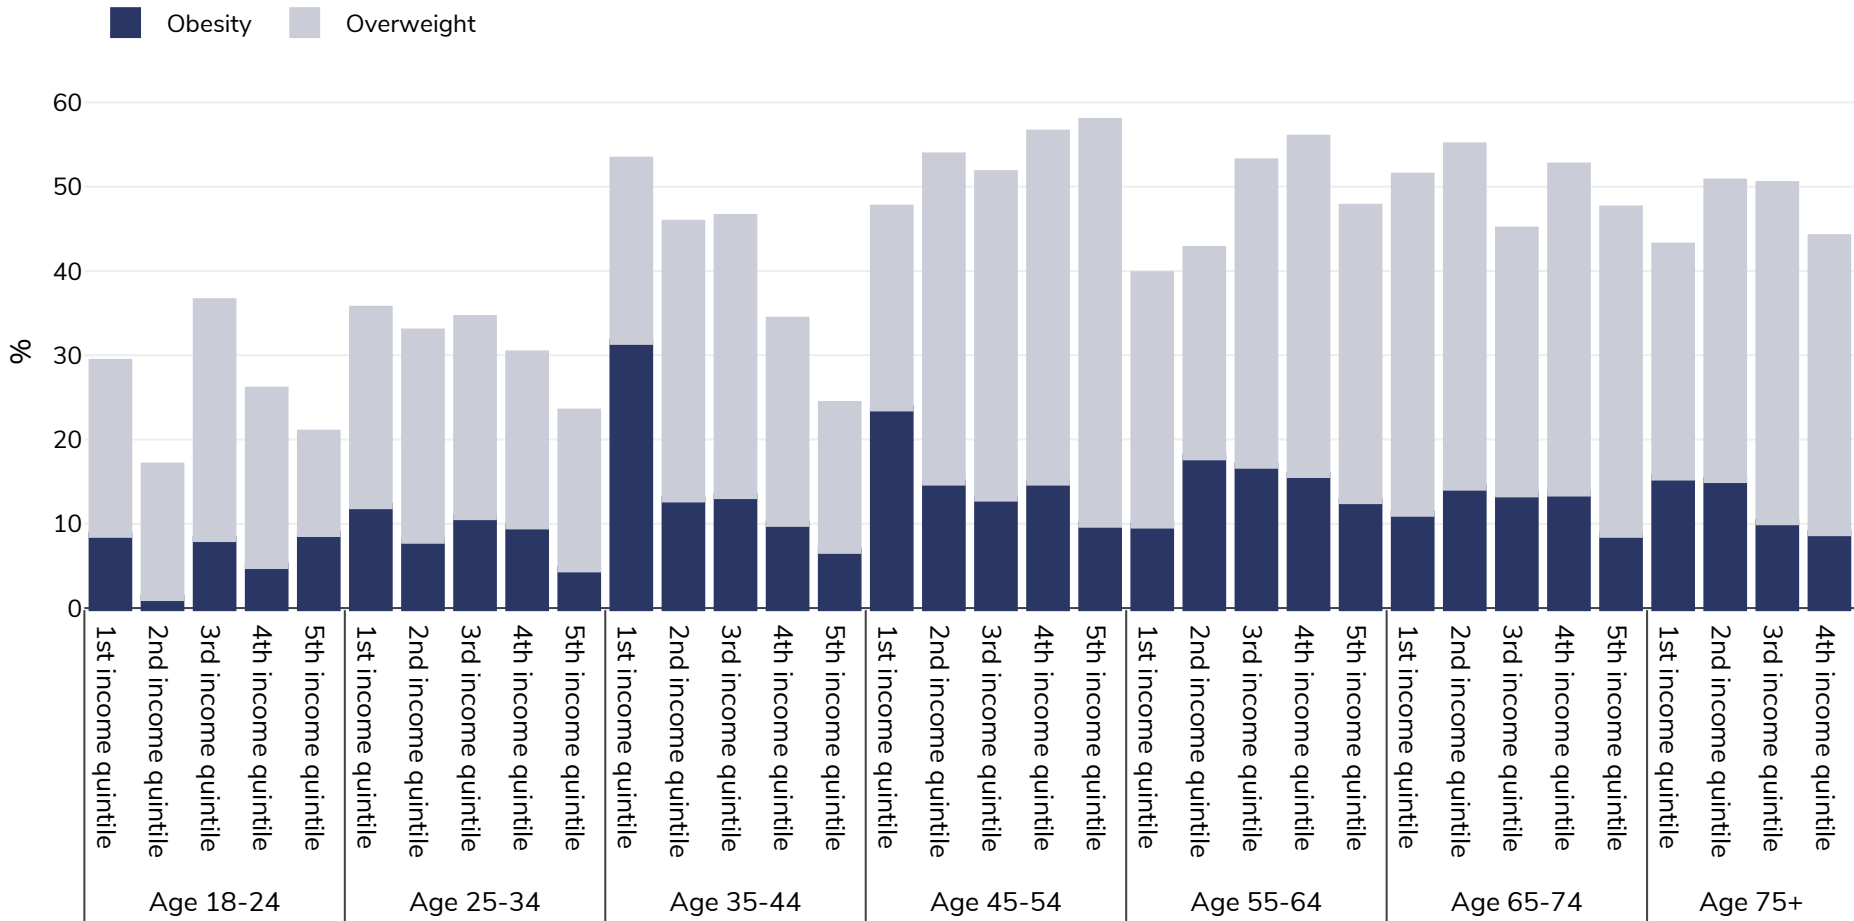

Norway: Overweight/obesity by age and socio-economic group

Women, 2019

Survey type: Self-reported

Area covered: National

References: Eurostat 2019. Available at https://appsso.eurostat.ec.europa.eu/nui/show.do?dataset=hlth_ehis_bm1i&lang=en (last accessed 09.08.21).

Unless otherwise noted, overweight refers to a BMI between 25kg and 29.9kg/m², obesity refers to a BMI greater than 30kg/m².