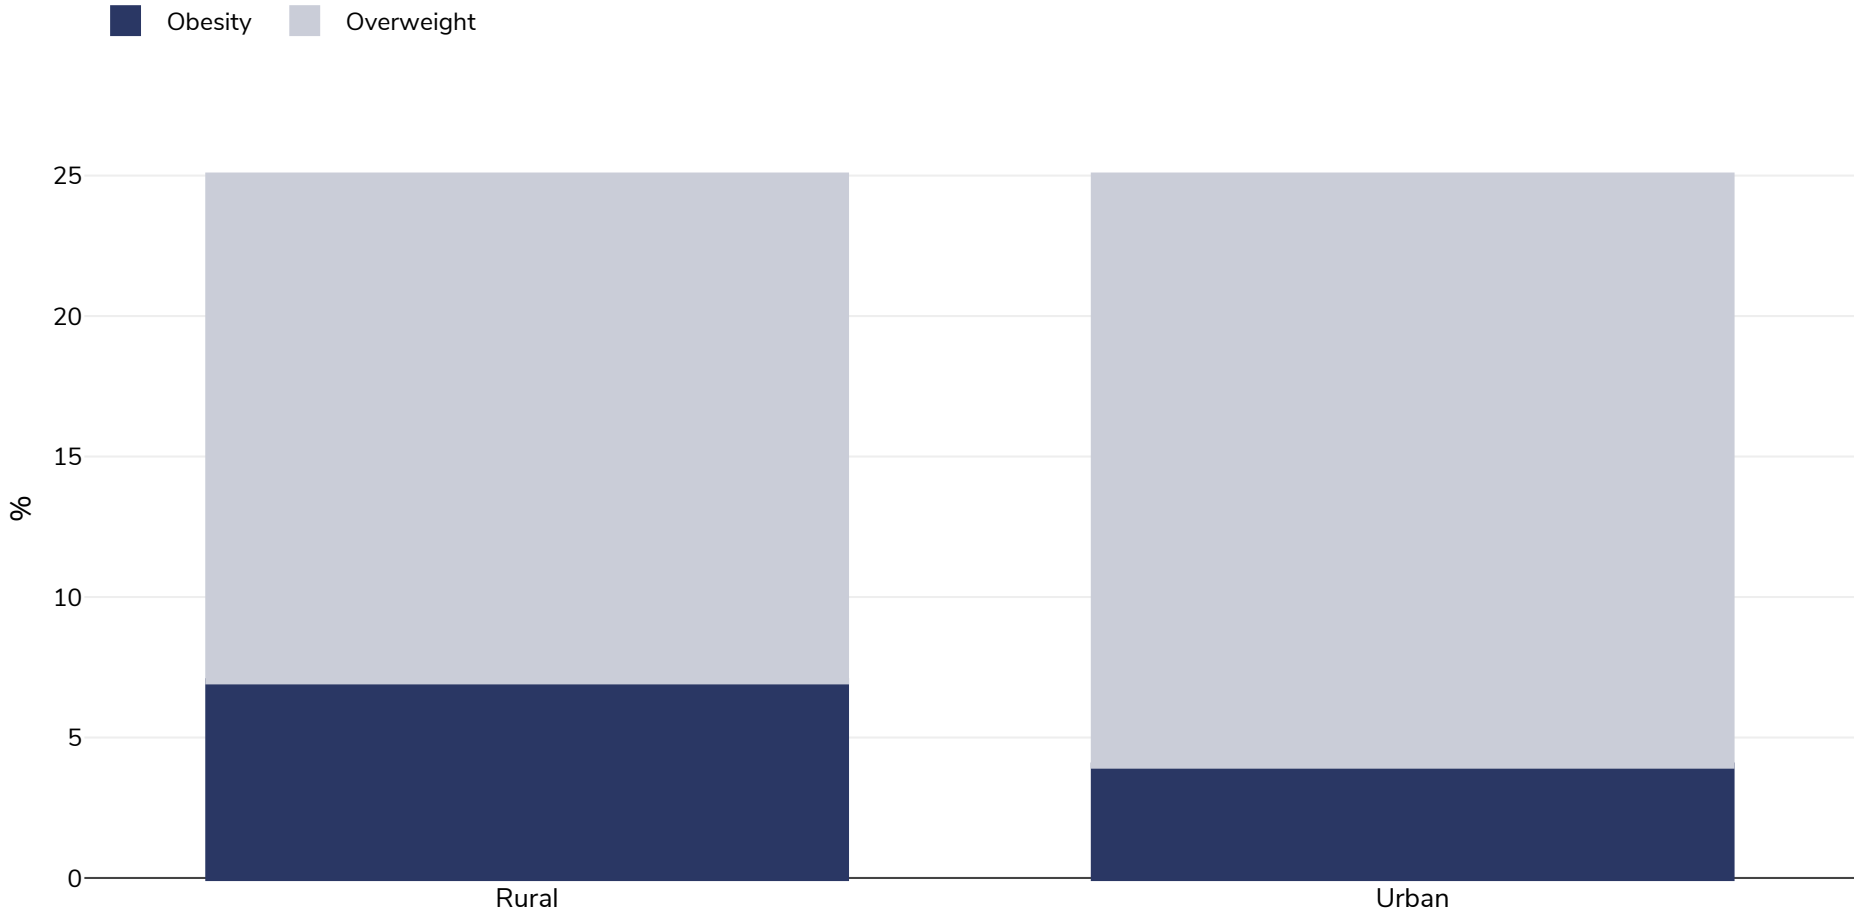

Northern Ireland: Overweight/obesity by region

Children, 2012-2013

Survey type:	Measured
Age:	2-10
Area covered:	National
References:	Health Survey Northern Ireland: http://www.dhsspsni.gov.uk/index/statistics/lcb/obesity-and-diet.htm (last accessed 18 June 2015)
Cutoffs:	IOTF