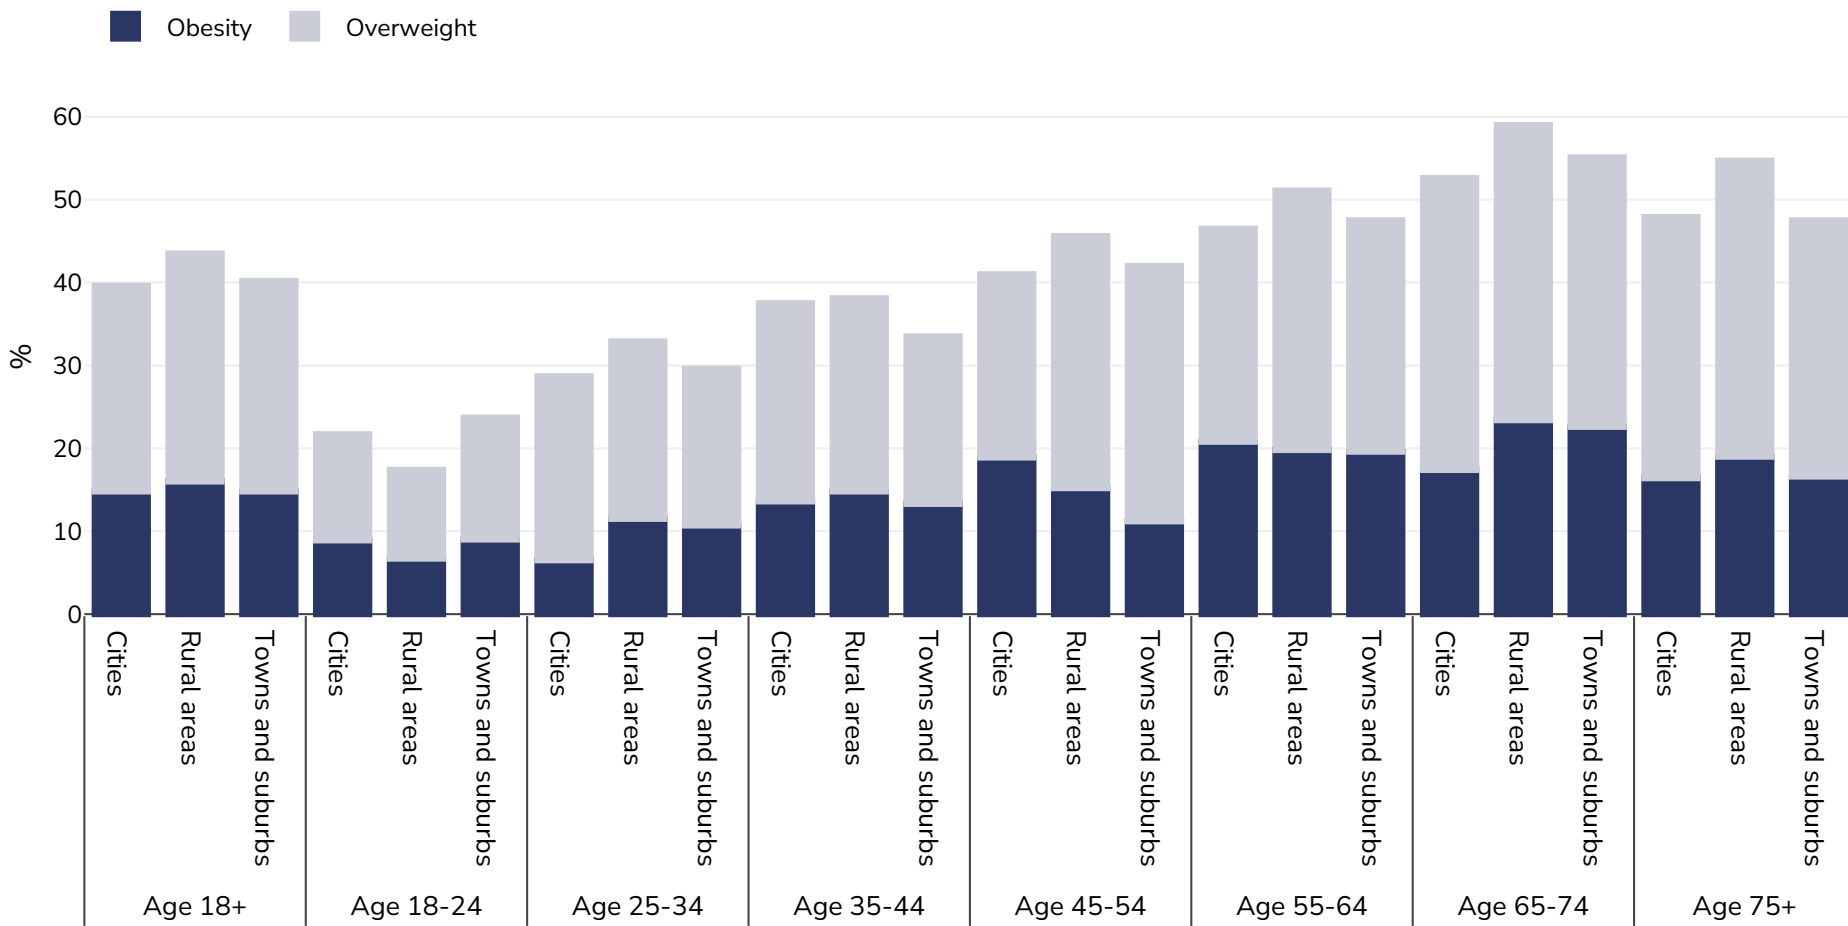

France: Overweight/obesity by age and region

Women, 2014

Survey type: Self-reported

Area covered: National

References: Eurostat http://appsso.eurostat.ec.europa.eu/nui/show.do?dataset=hlth_ehis_bm1u&lang=en (last accessed 25.08.20)

Unless otherwise noted, overweight refers to a BMI between 25kg and 29.9kg/m², obesity refers to a BMI greater than 30kg/m².