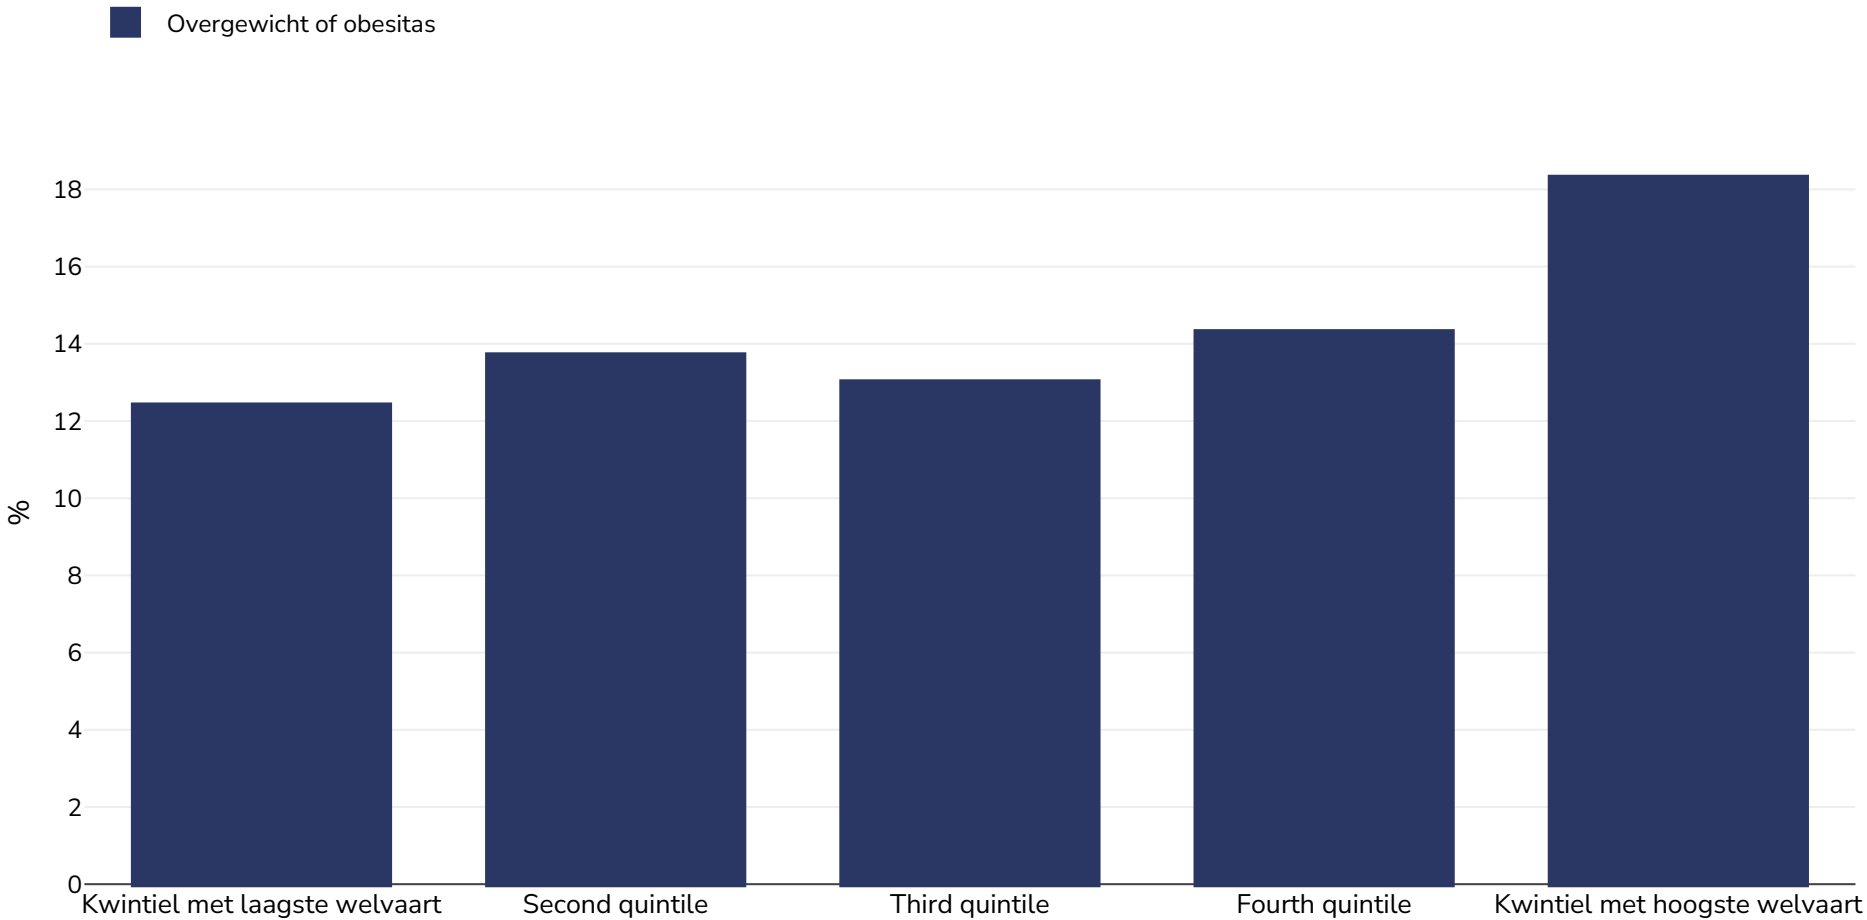

# Mongolië: Overweight/obesity by socio-economic group

Infants, 2005

**Monstergrootte:** 3278

**Referenties:** MICS: Mongolia Child and Development 2005 survey (MICS-3), final report. Ulaanbaatar, Mongolia, 2007