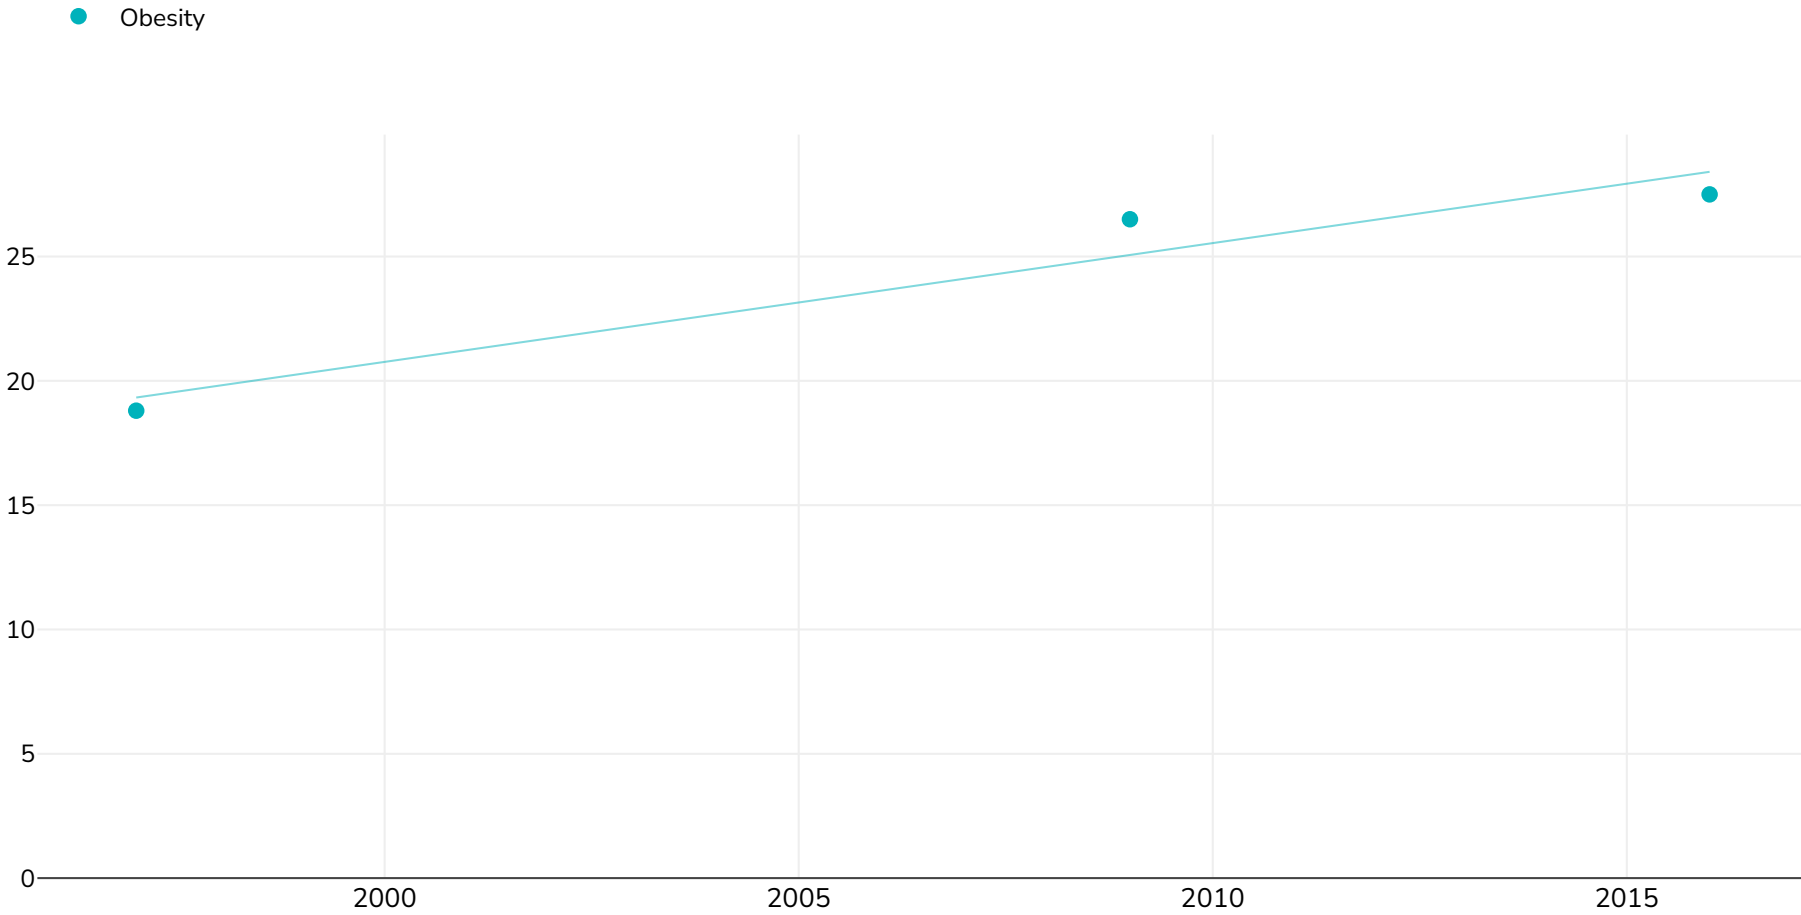

# Lebanon: % Adults living with obesity in Lebanon 1997-2016

## Women

**Survey type:** Measured

**References:** For full details of references visit <https://data.worldobesity.org/>

*Unless otherwise noted, overweight refers to a BMI between 25kg and 29.9kg/m<sup>2</sup>, obesity refers to a BMI greater than 30kg/m<sup>2</sup>.*