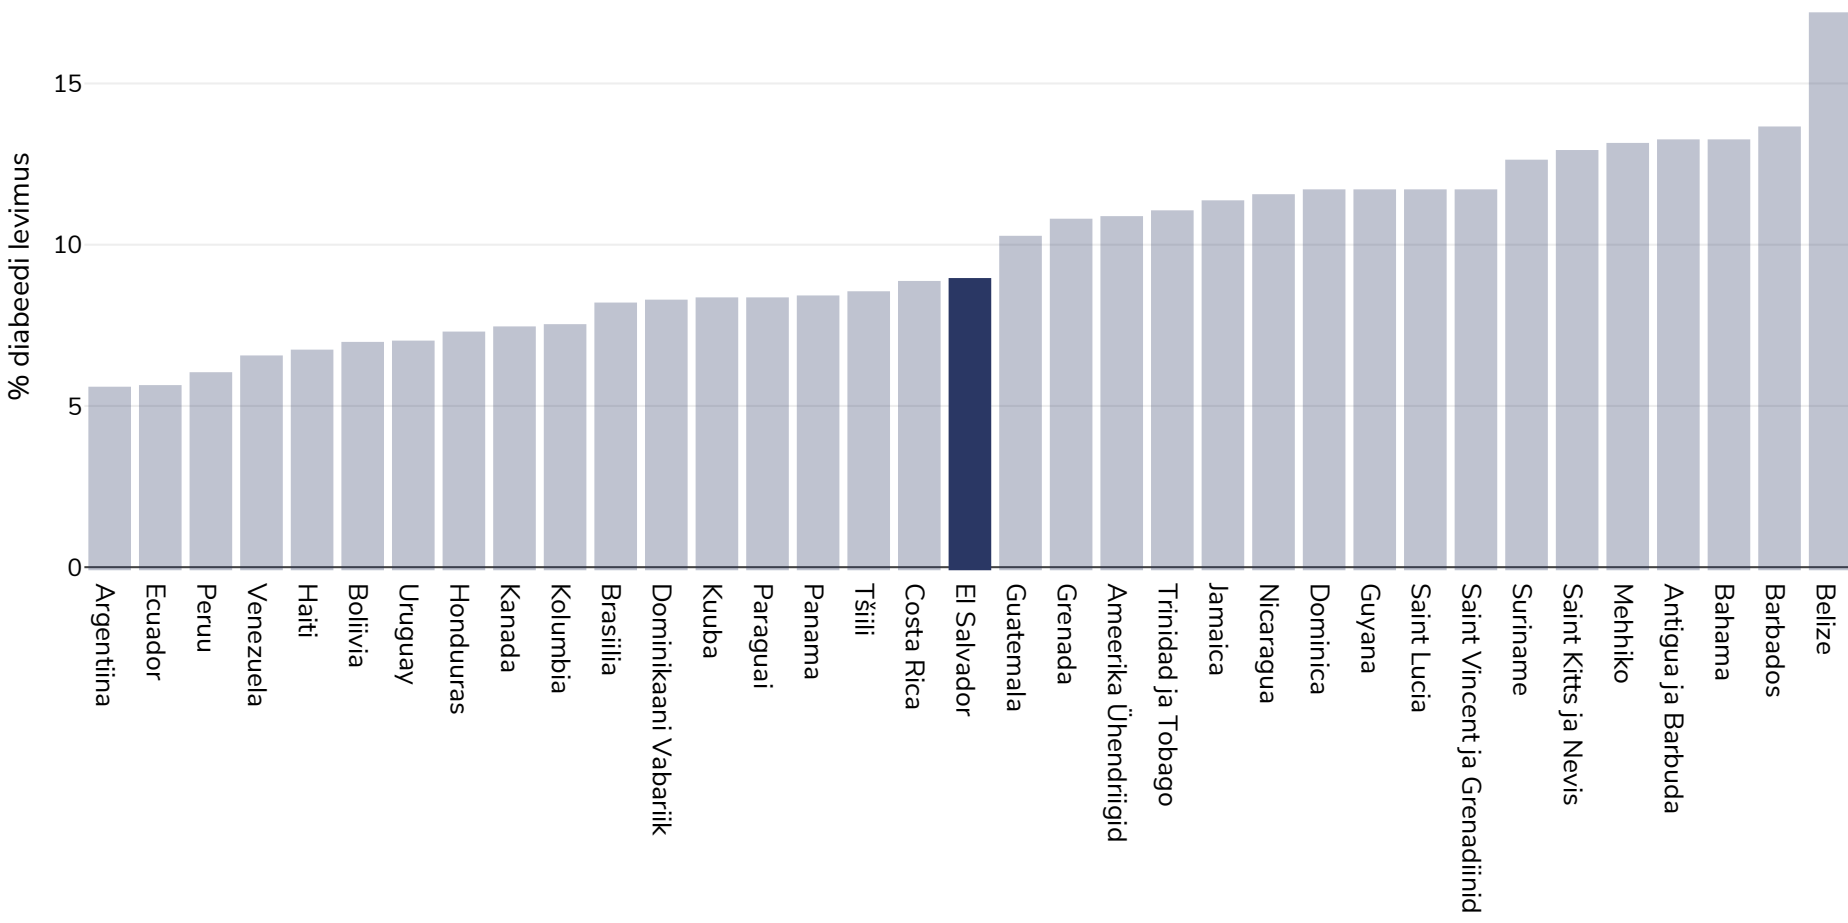

# El Salvador: Diabetes prevalence

Täiskasvanud, 2017

**Viited:** Reproduced with kind permission of IDF, International Diabetes Federation. IDF Diabetes Atlas, 8th edition. Brussels, Belgium: International Diabetes Federation, 2017. <http://www.diabetesatlas.org>

**Mõisted:** Diabetes age-adjusted comparative prevalence (%).