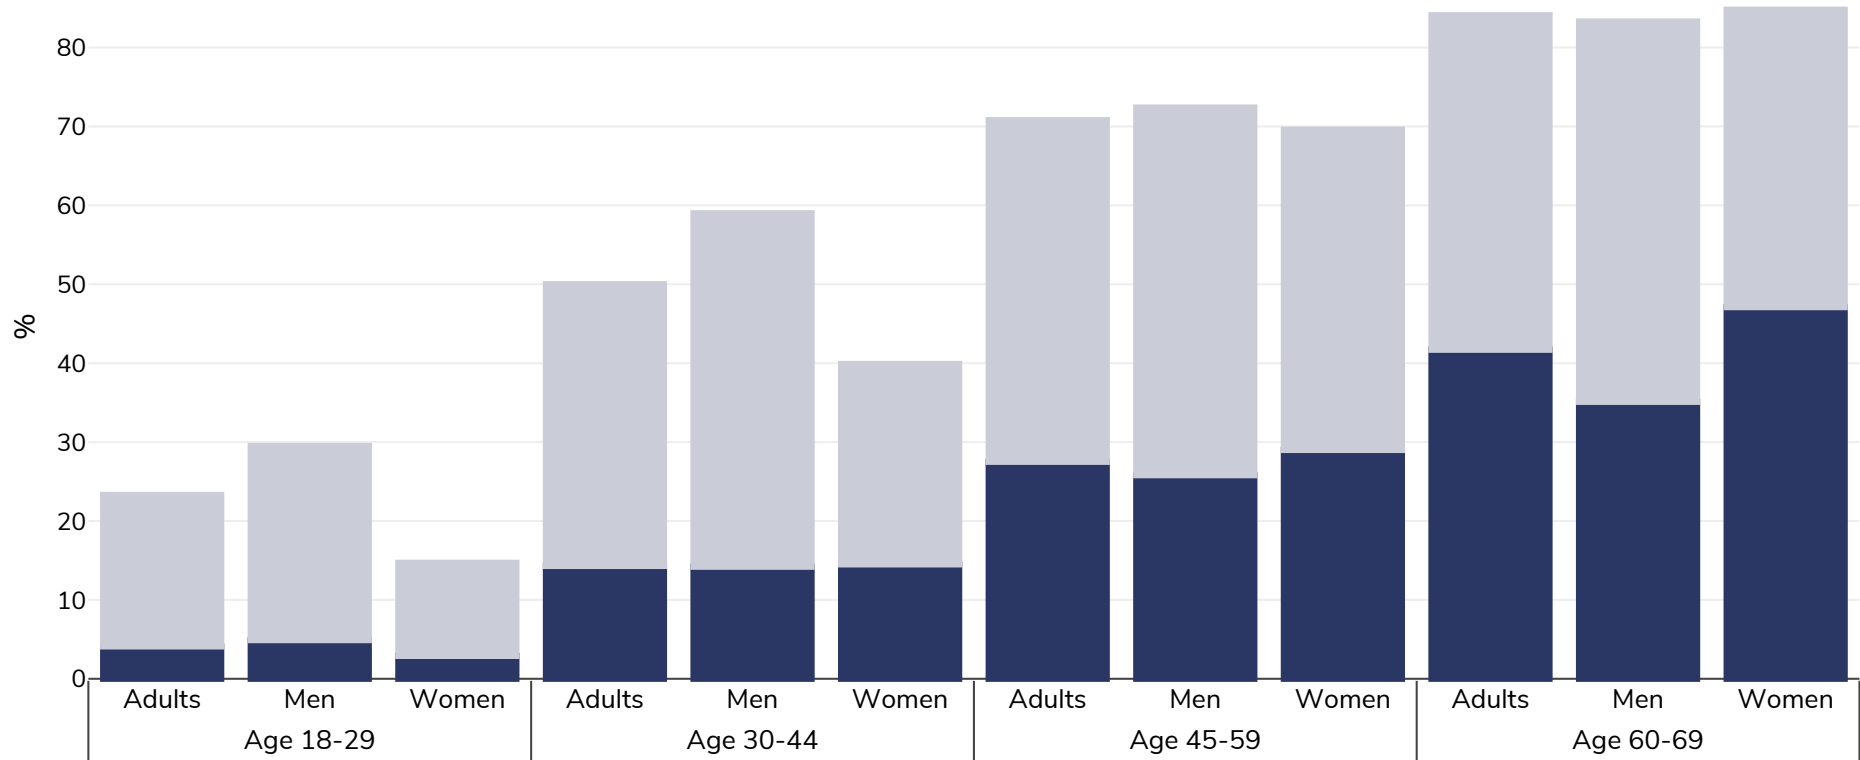

Belarus: Overweight/obesity by age

Adults, 2020

■ Obesity ■ Overweight

Survey type: Measured

Sample size: 5385

Area covered: National

References: STEPS:

Unless otherwise noted, overweight refers to a BMI between 25kg and 29.9kg/m², obesity refers to a BMI greater than 30kg/m².