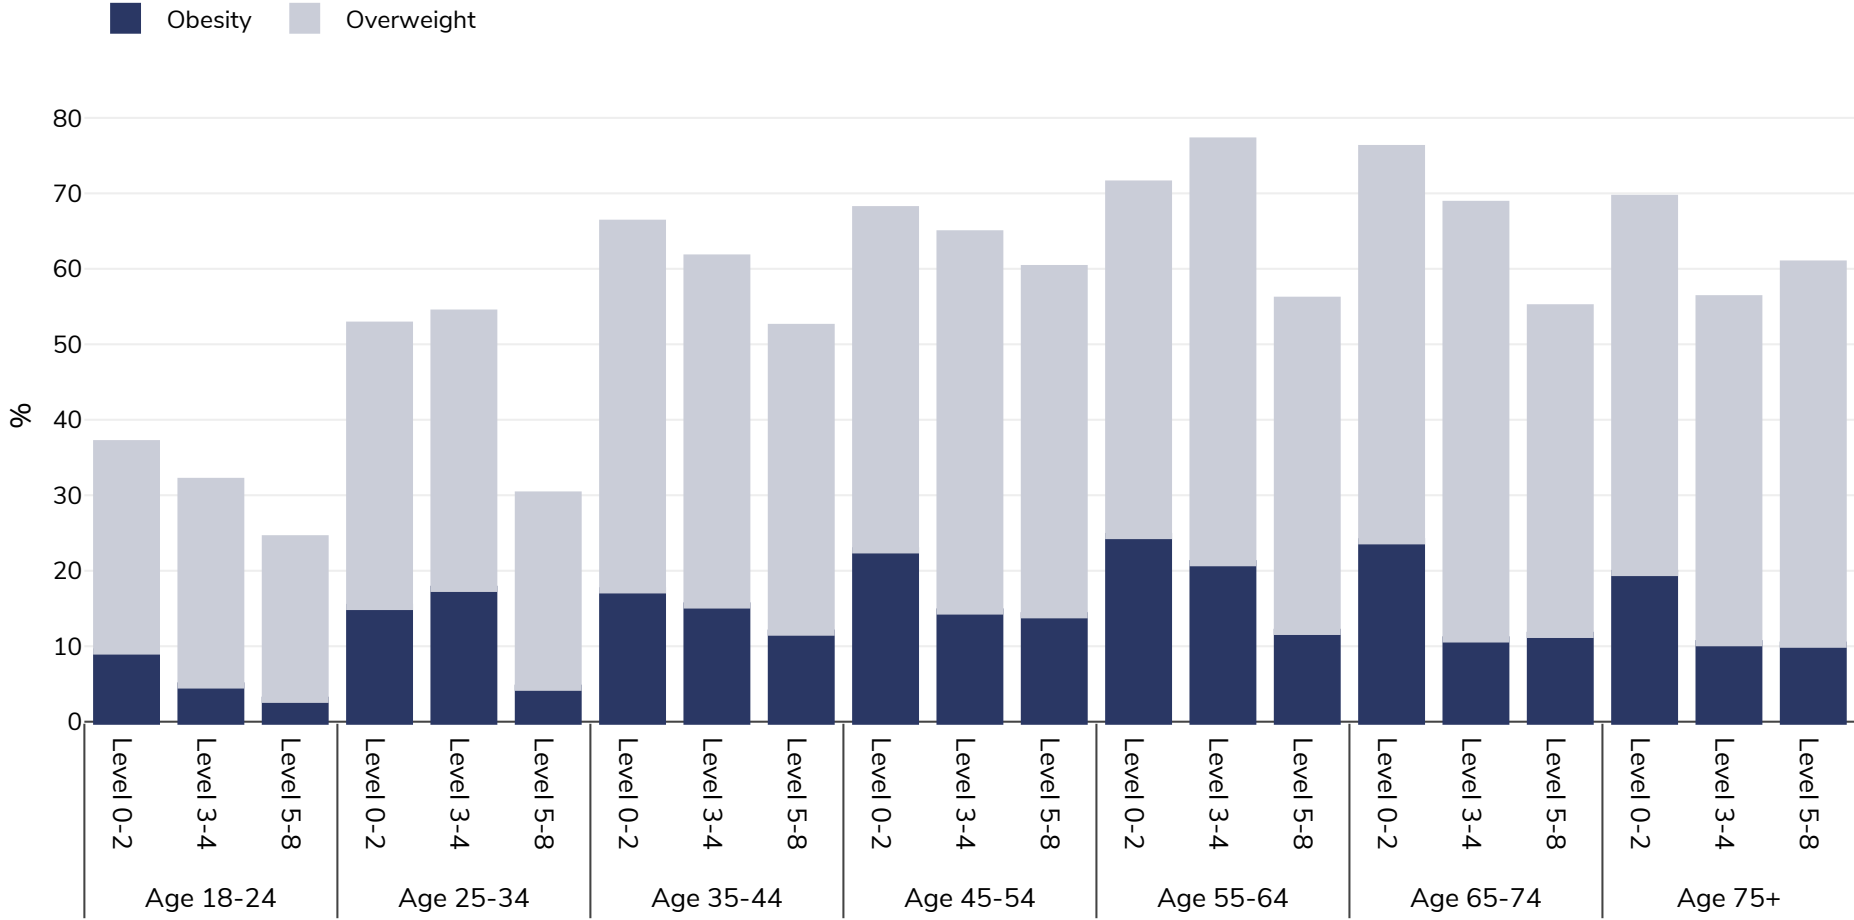

Portugal: Overweight/obesity by age and education

Men, 2019

Survey type: Self-reported

Area covered: National

References: Eurostat 2019. Available at https://appsso.eurostat.ec.europa.eu/nui/show.do?dataset=hlth_ehis_bm1e&lang=en (last accessed 09.08.21).

Unless otherwise noted, overweight refers to a BMI between 25kg and 29.9kg/m², obesity refers to a BMI greater than 30kg/m².