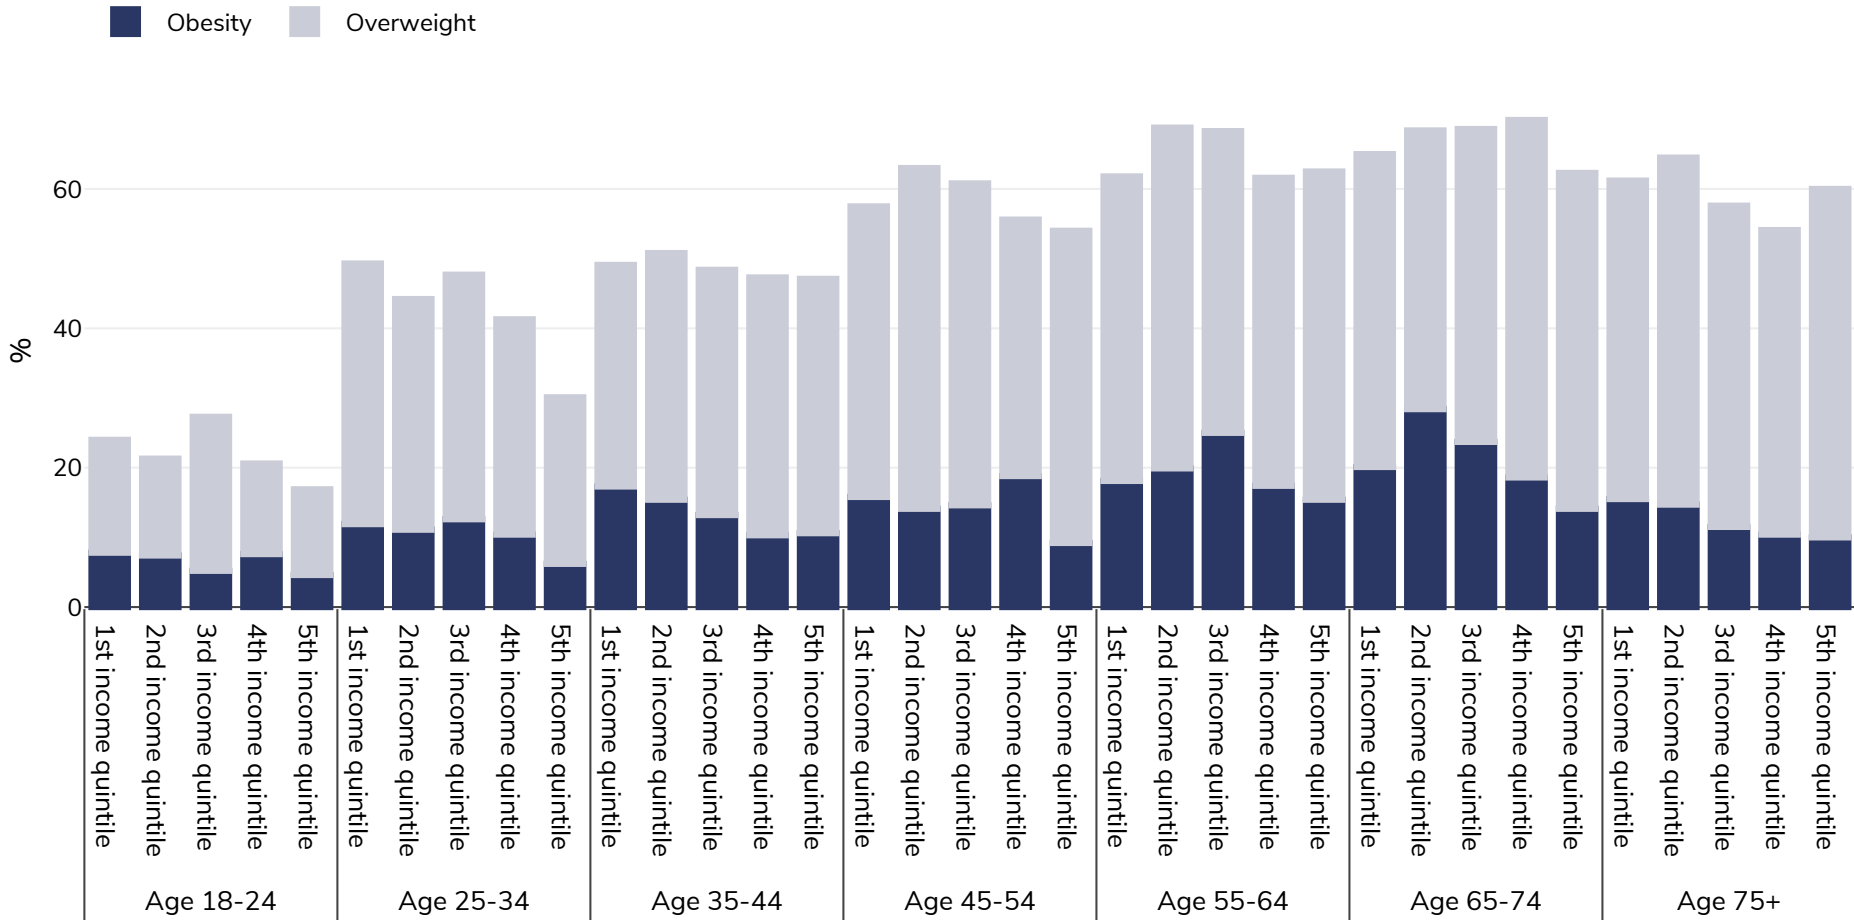

France: Overweight/obesity by age and socio-economic group

Men, 2019

Survey type: Self-reported

Area covered: National

References: Eurostat 2019. Available at https://appsso.eurostat.ec.europa.eu/nui/show.do?dataset=hlth_ehis_bm1i&lang=en (last accessed 09.08.21).

Unless otherwise noted, overweight refers to a BMI between 25kg and 29.9kg/m², obesity refers to a BMI greater than 30kg/m².