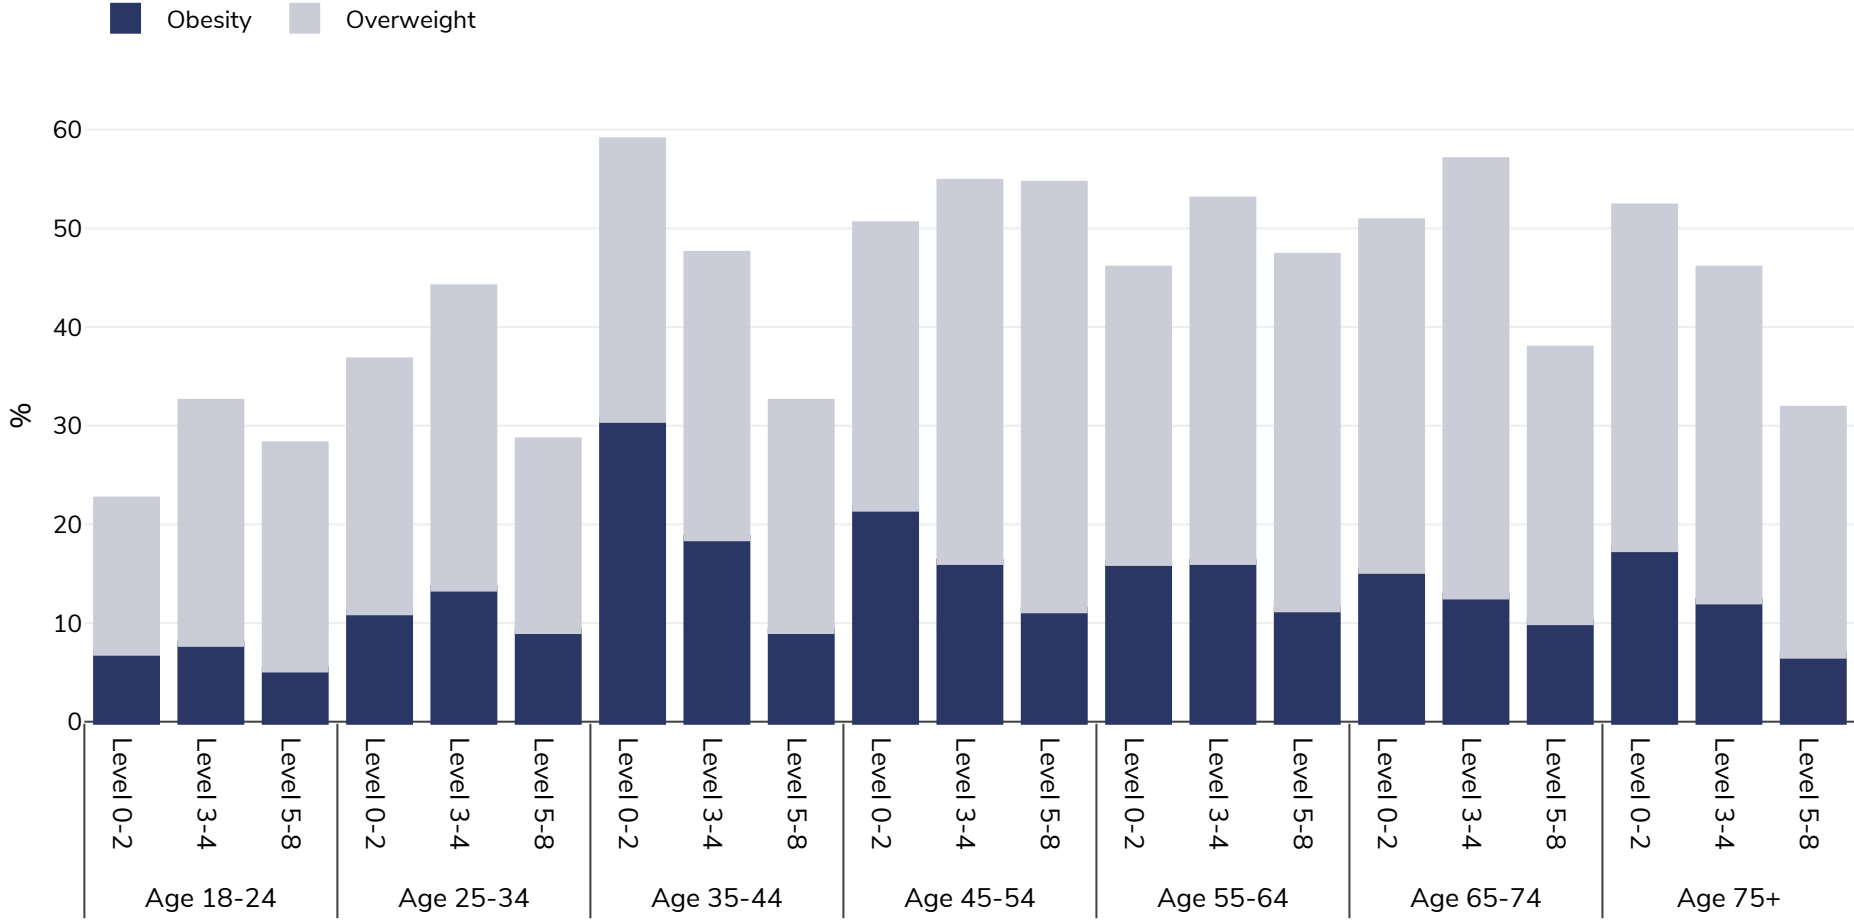

Norway: Overweight/obesity by age and education

Women, 2019

Survey type: Self-reported

Area covered: National

References: Eurostat 2019. Available at https://appsso.eurostat.ec.europa.eu/nui/show.do?dataset=hlth_ehis_bm1e&lang=en (last accessed 09.08.21).

Unless otherwise noted, overweight refers to a BMI between 25kg and 29.9kg/m², obesity refers to a BMI greater than 30kg/m².