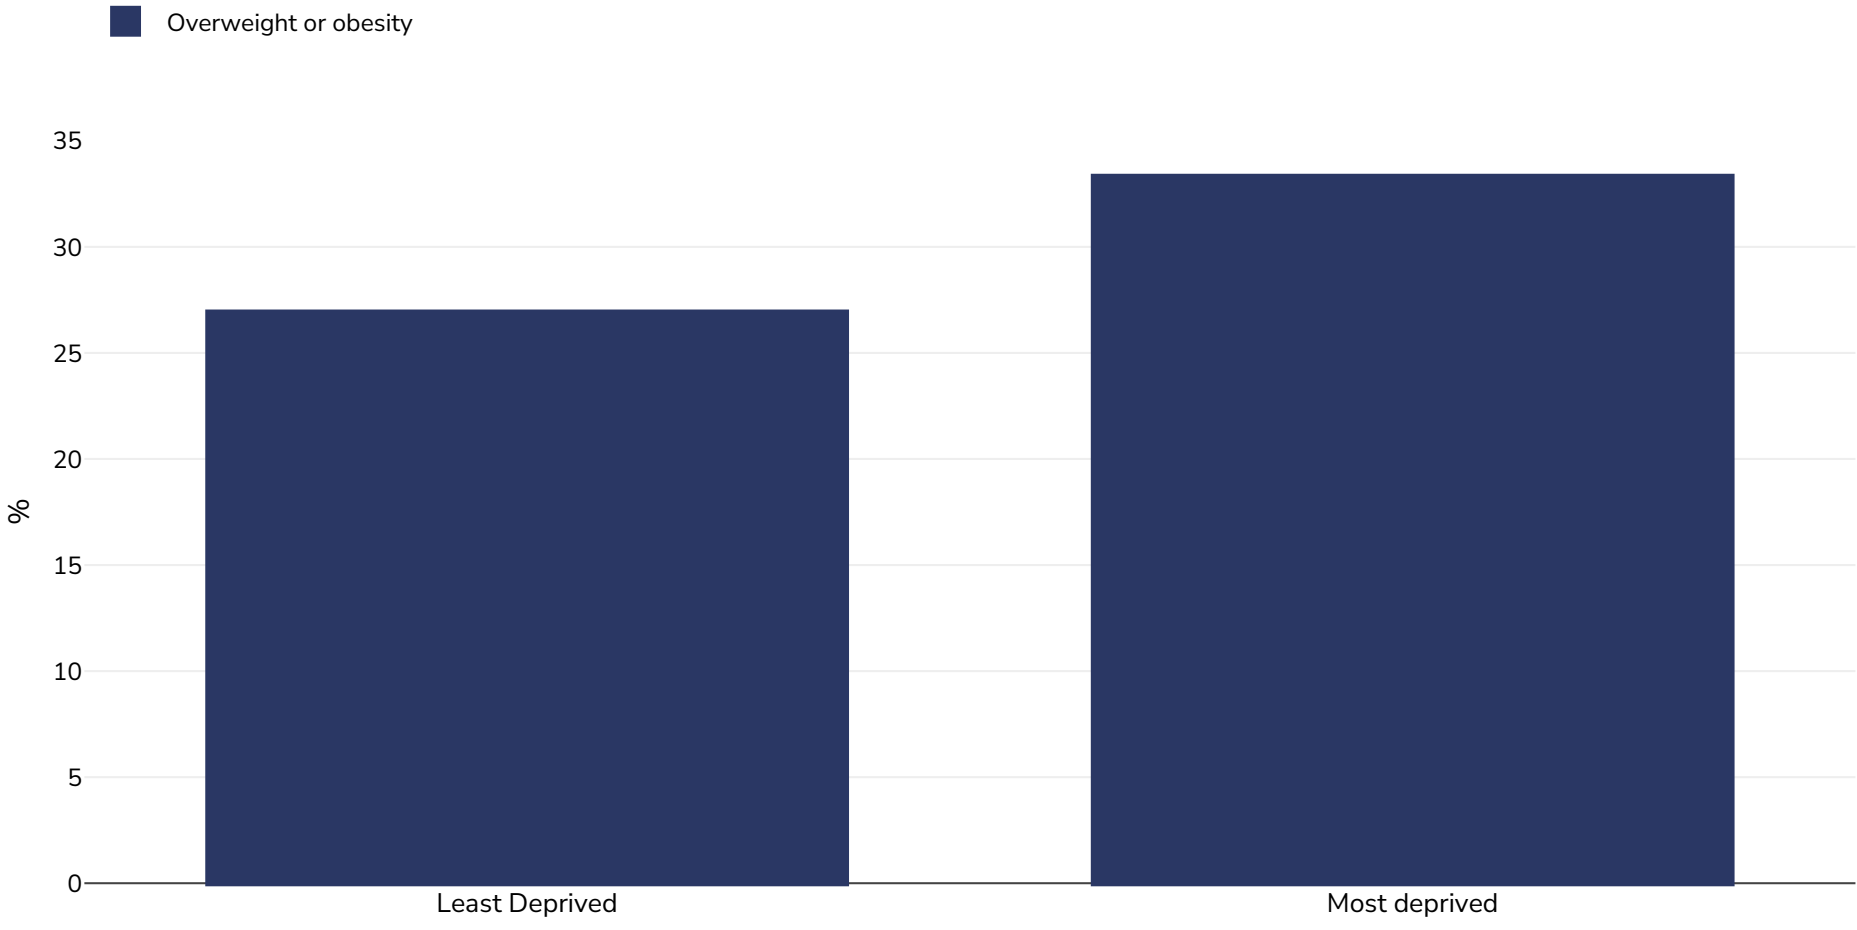

England: Overweight/obesity by socio-economic group

Boys, 2018

Survey type:	Measured
Age:	2-15
Sample size:	615
Area covered:	National
References:	Health Survey for England 2018
Notes:	85th/95th Centile Cut off
Cutoffs:	Other