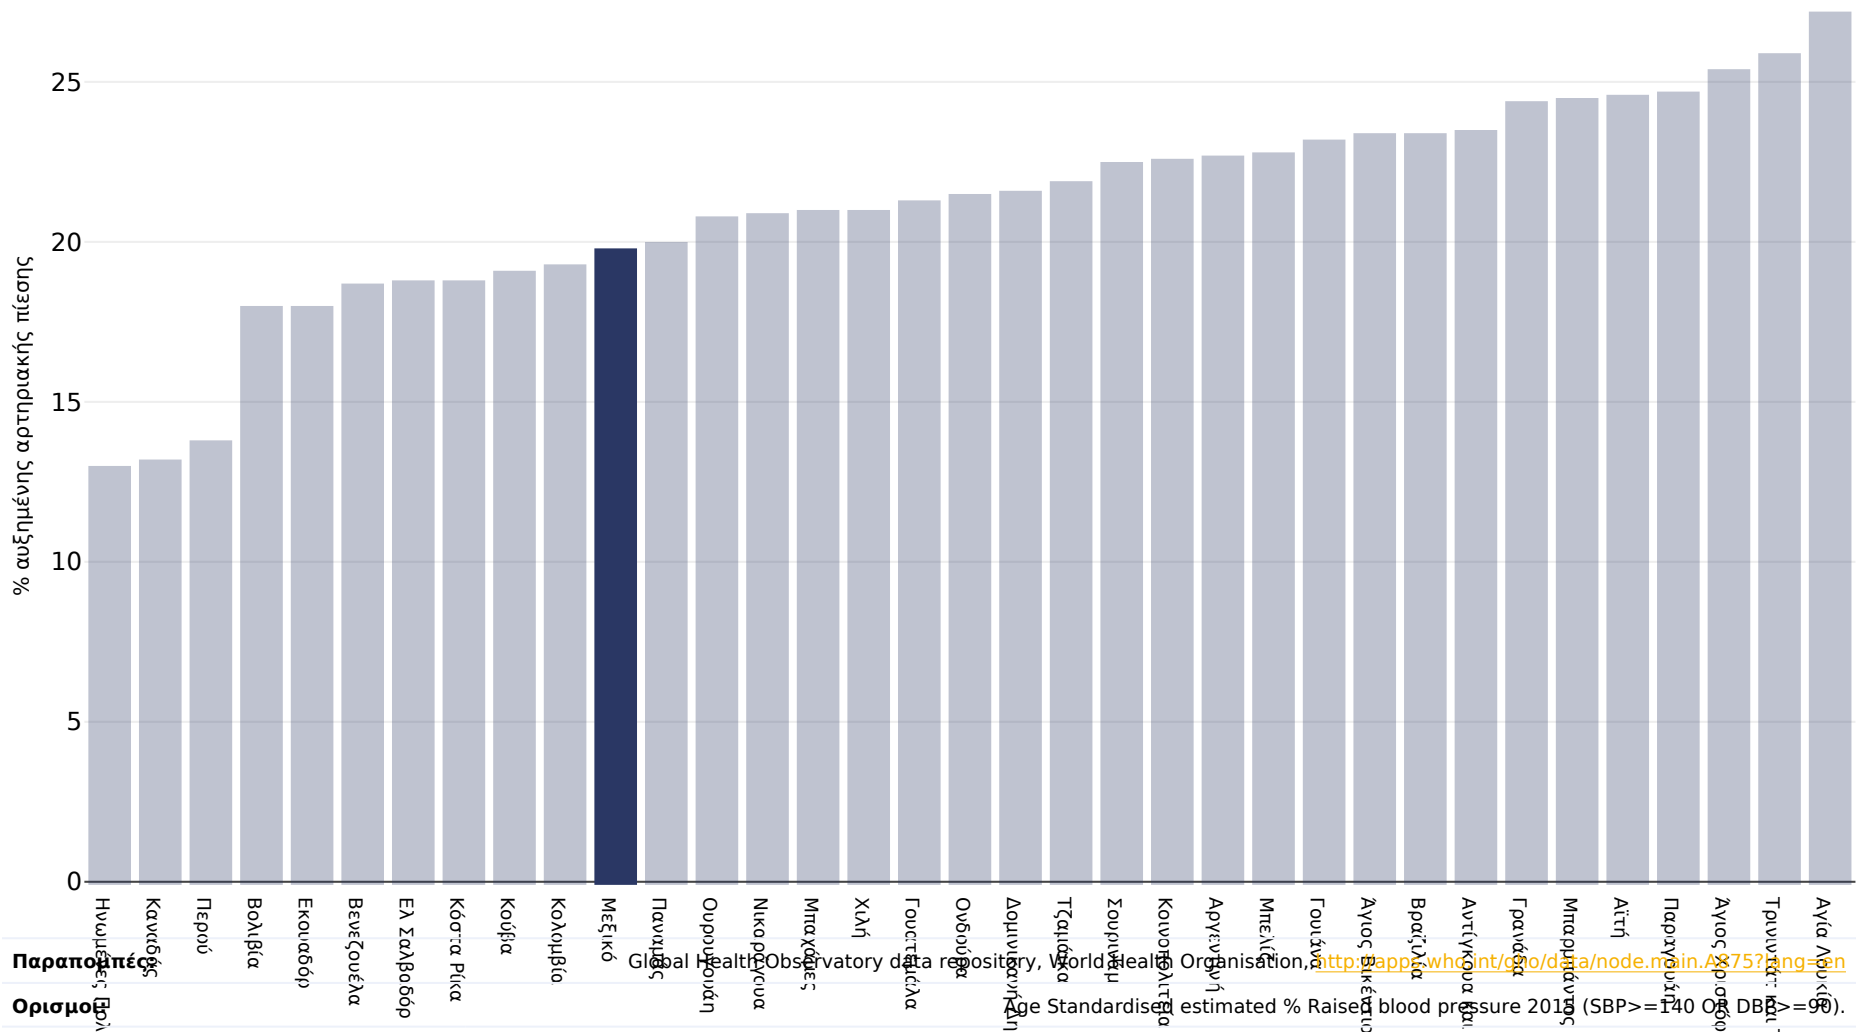

Μεξικό: Raised blood pressure

Ενήλικες, 2015

Παραπομπές: Global Health Observatory data repository, World Health Organisation, <http://apps.who.int/odata/mode.main.AX75?lang=en>
 Ορισμοί: The Standardised estimated % Raised blood pressure 2015 (SBP >= 140 OR DBP >= 90).