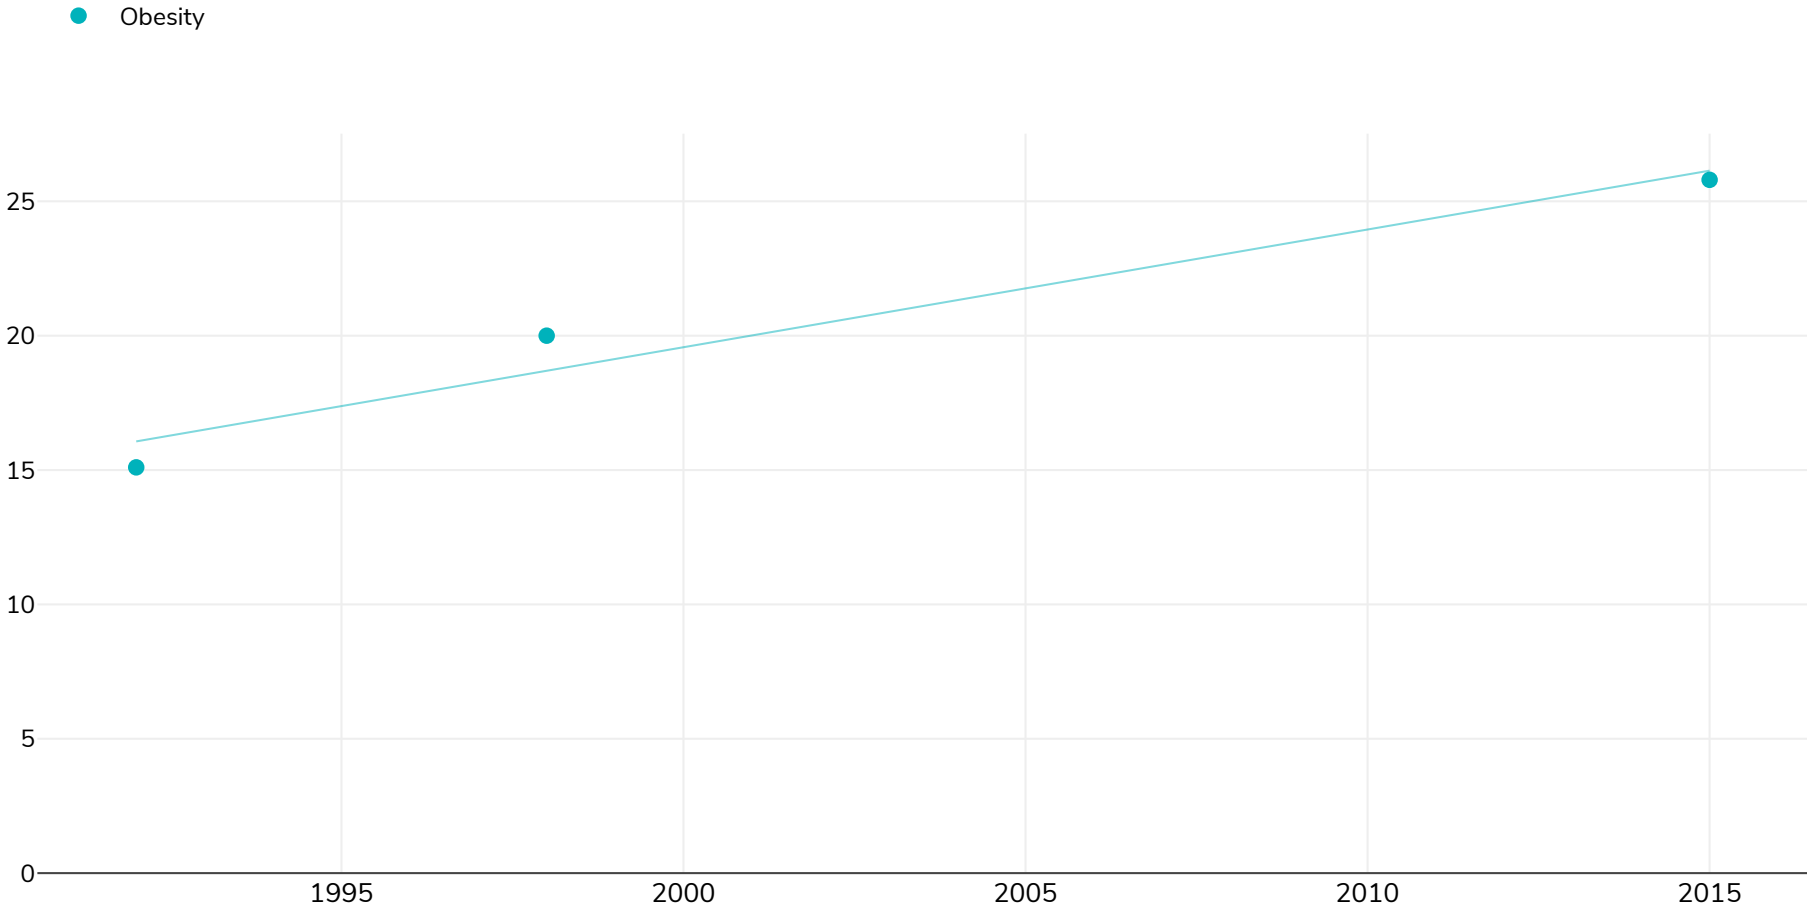

Mauritius: % Adults living with obesity, 1992-2015

Women

Survey type: Measured

References: For full details of references visit <https://data.worldobesity.org/>

Different methodologies may have been used to collect this data and so data from different surveys may not be strictly comparable. Please check with original data sources for methodologies used.