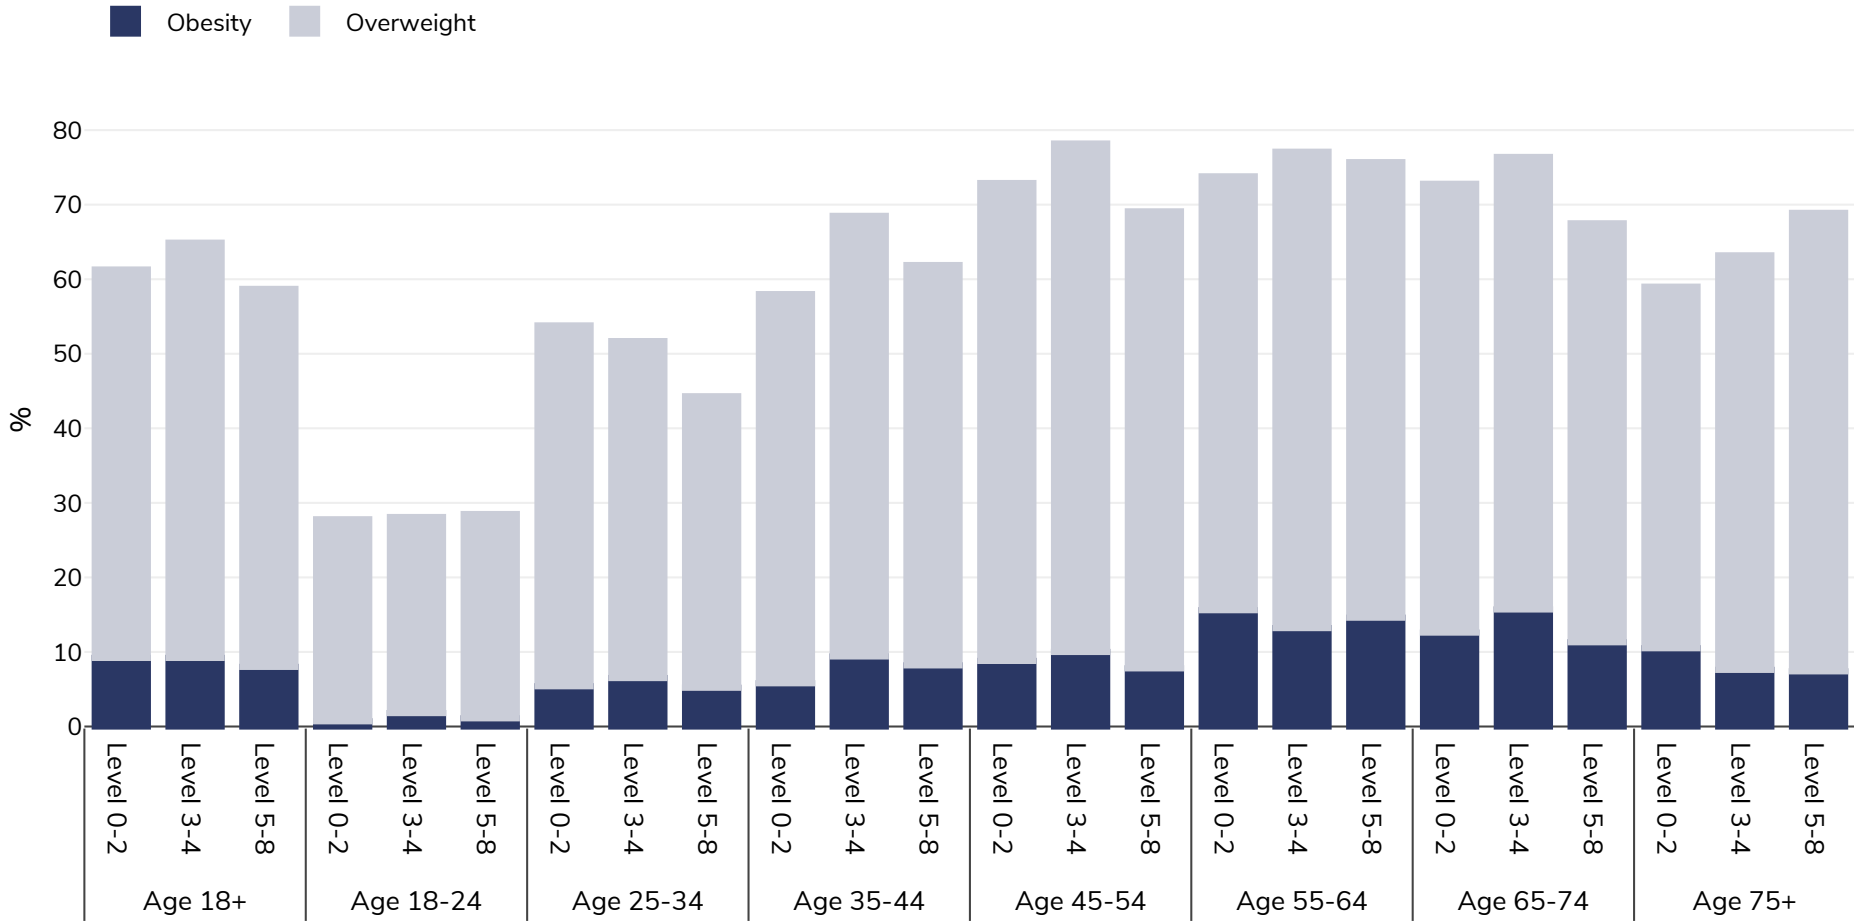

Romania: Overweight/obesity by age and education

Men, 2014

Survey type: Self-reported

Area covered: National

References: 2014 Eurostat Database: http://appsso.eurostat.ec.europa.eu/nui/show.do?dataset=hlth_ehis_bm1e&lang=en (last accessed 25.08.20)

Unless otherwise noted, overweight refers to a BMI between 25kg and 29.9kg/m², obesity refers to a BMI greater than 30kg/m².