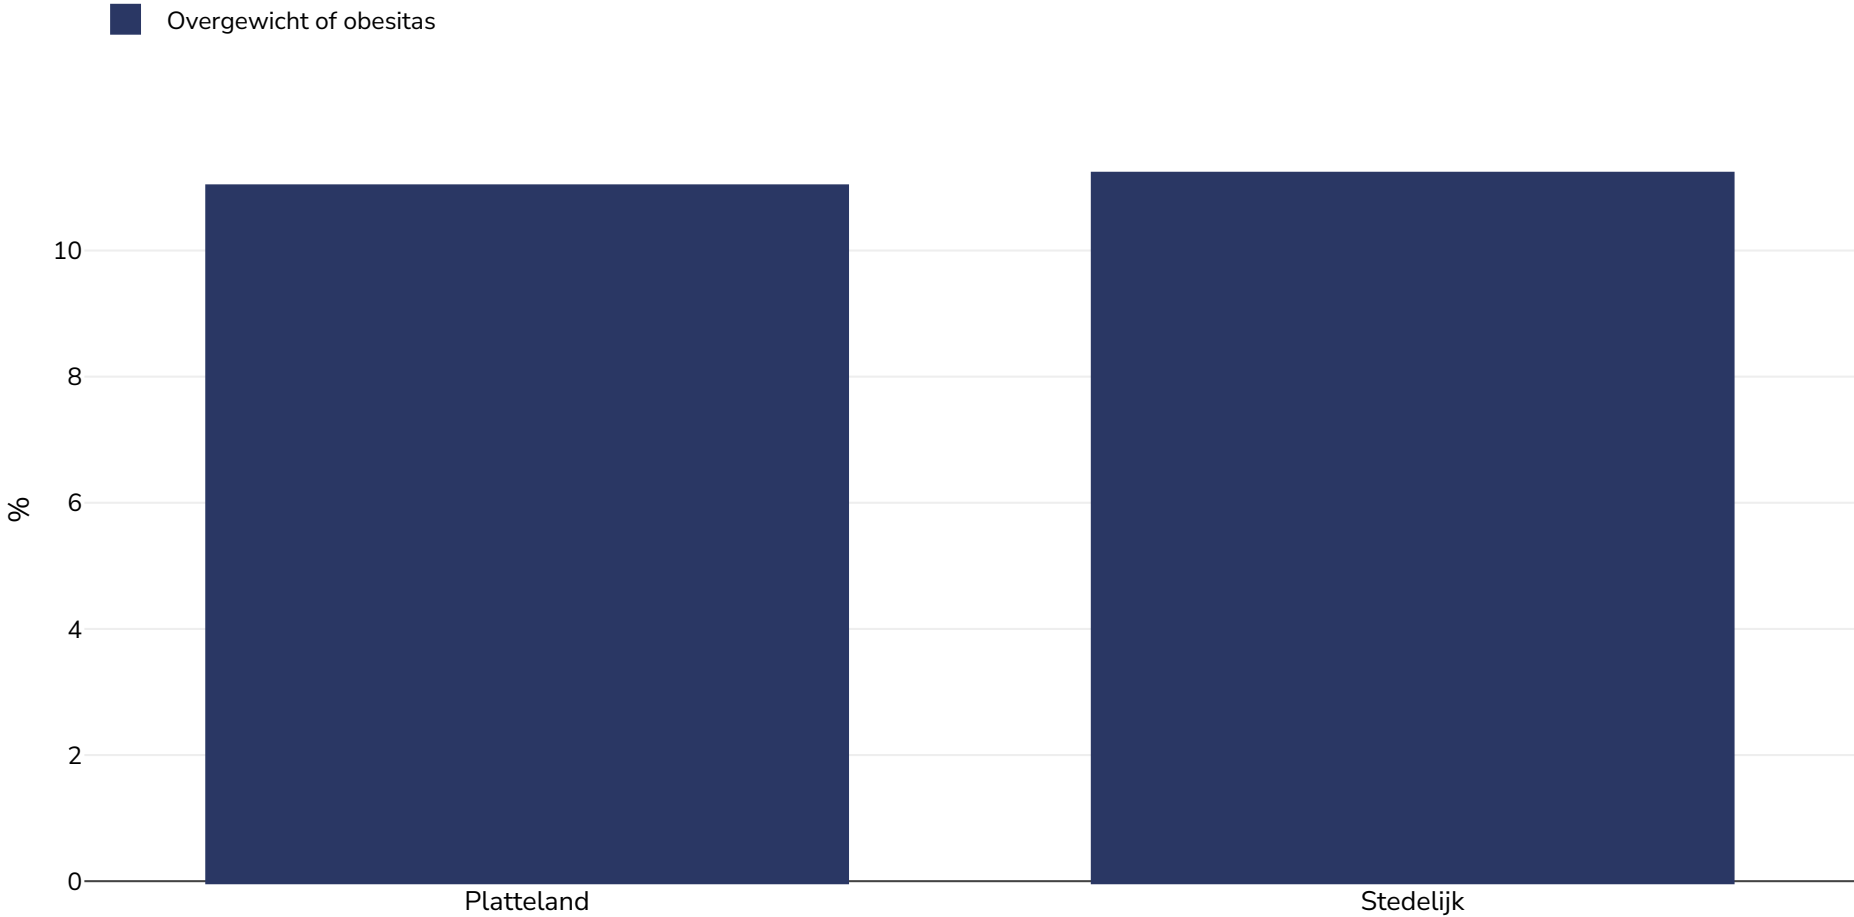

Panama: Overweight/obesity by region

Infants, 2003

Monstergrootte: 300046

Referenties: LSMS: Segunda encuesta de niveles de vida - 2003. Panama City, Republica de Panama, 2006.

Notities (alleen beschikbaar in het Engels): UNICEF/WHO/World Bank Joint Child Malnutrition Estimates Expanded Database: Overweight (Survey Estimates), May 2023, New York. For more information about the methodology, please consult <https://data.unicef.org/resources/jme-2023-country-consultations/>

Definities (alleen beschikbaar in het Engels): =>+SD