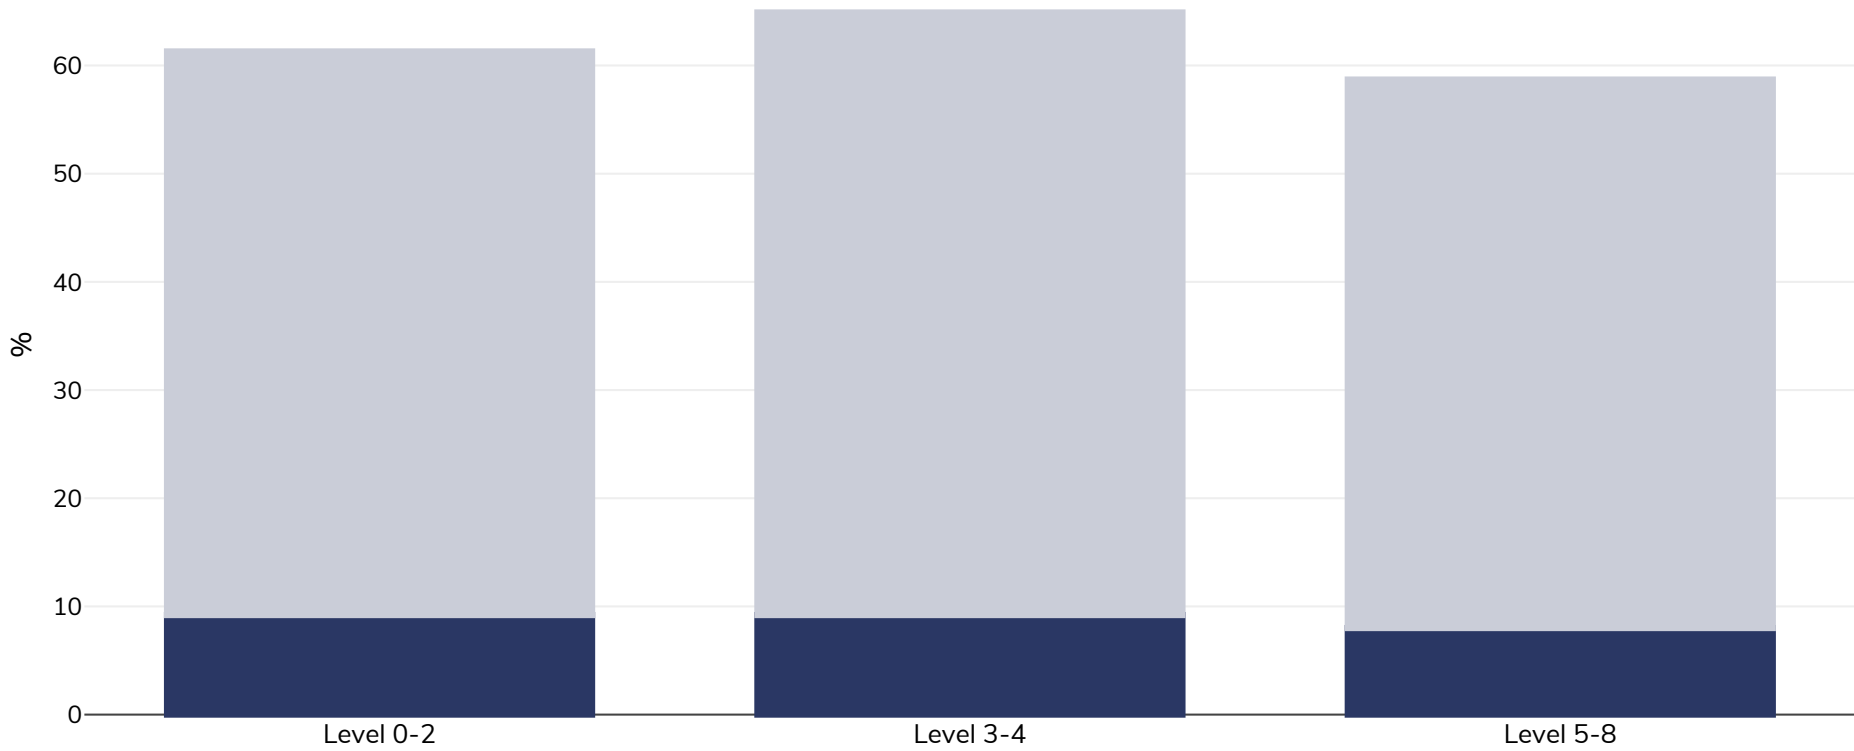

Romania: Overweight/obesity by education

Men, 2014

■ Obesity ■ Overweight

Survey type: Self-reported

Age: 18+

Area covered: National

References: 2014 Eurostat Database: http://appsso.eurostat.ec.europa.eu/nui/show.do?dataset=hlth_ehis_bm1e&lang=en (last accessed 25.08.20)

Notes: Less than primary, primary and lower secondary education (levels 0-2) Upper secondary and post-secondary non-tertiary education (levels 3 and 4) Tertiary education (levels 5-8)

Unless otherwise noted, overweight refers to a BMI between 25kg and 29.9kg/m², obesity refers to a BMI greater than 30kg/m².