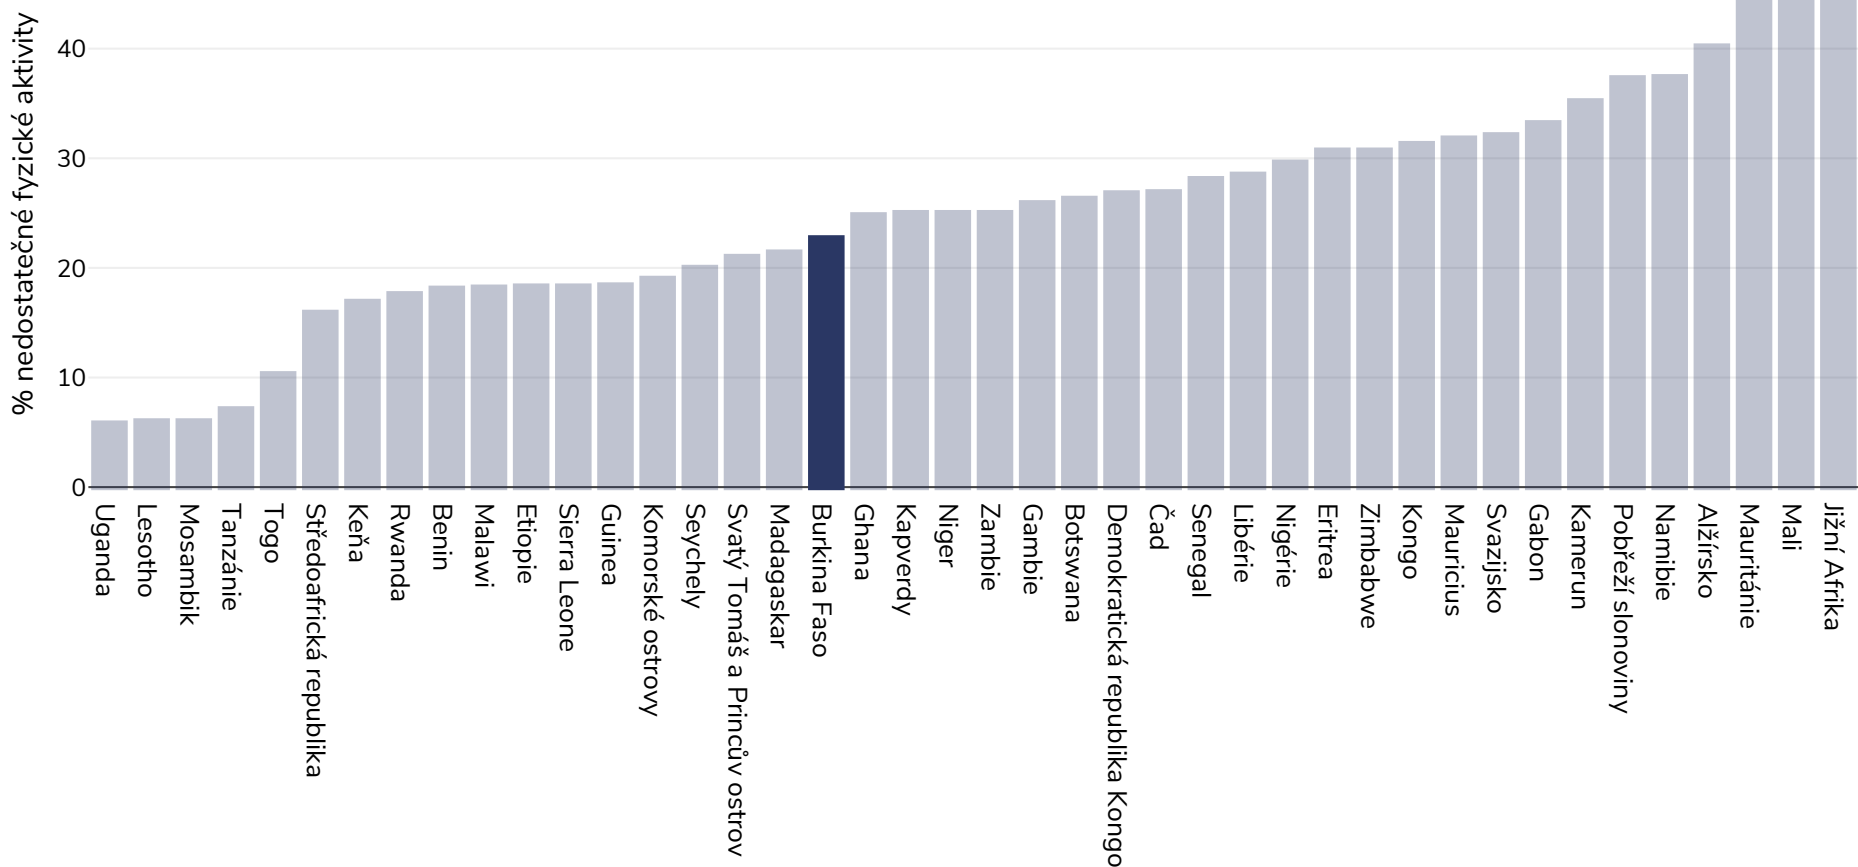

Burkina Faso: Insufficient physical activity

Ženy, 2016

Reference:

Guthold R, Stevens GA, Riley LM, Bull FC. Worldwide trends in insufficient physical activity from 2001 to 2016: a pooled analysis of 358 population-based surveys with 1.9 million participants. Lancet 2018 [http://dx.doi.org/10.1016/S2214-109X\(18\)30357-7](http://dx.doi.org/10.1016/S2214-109X(18)30357-7)