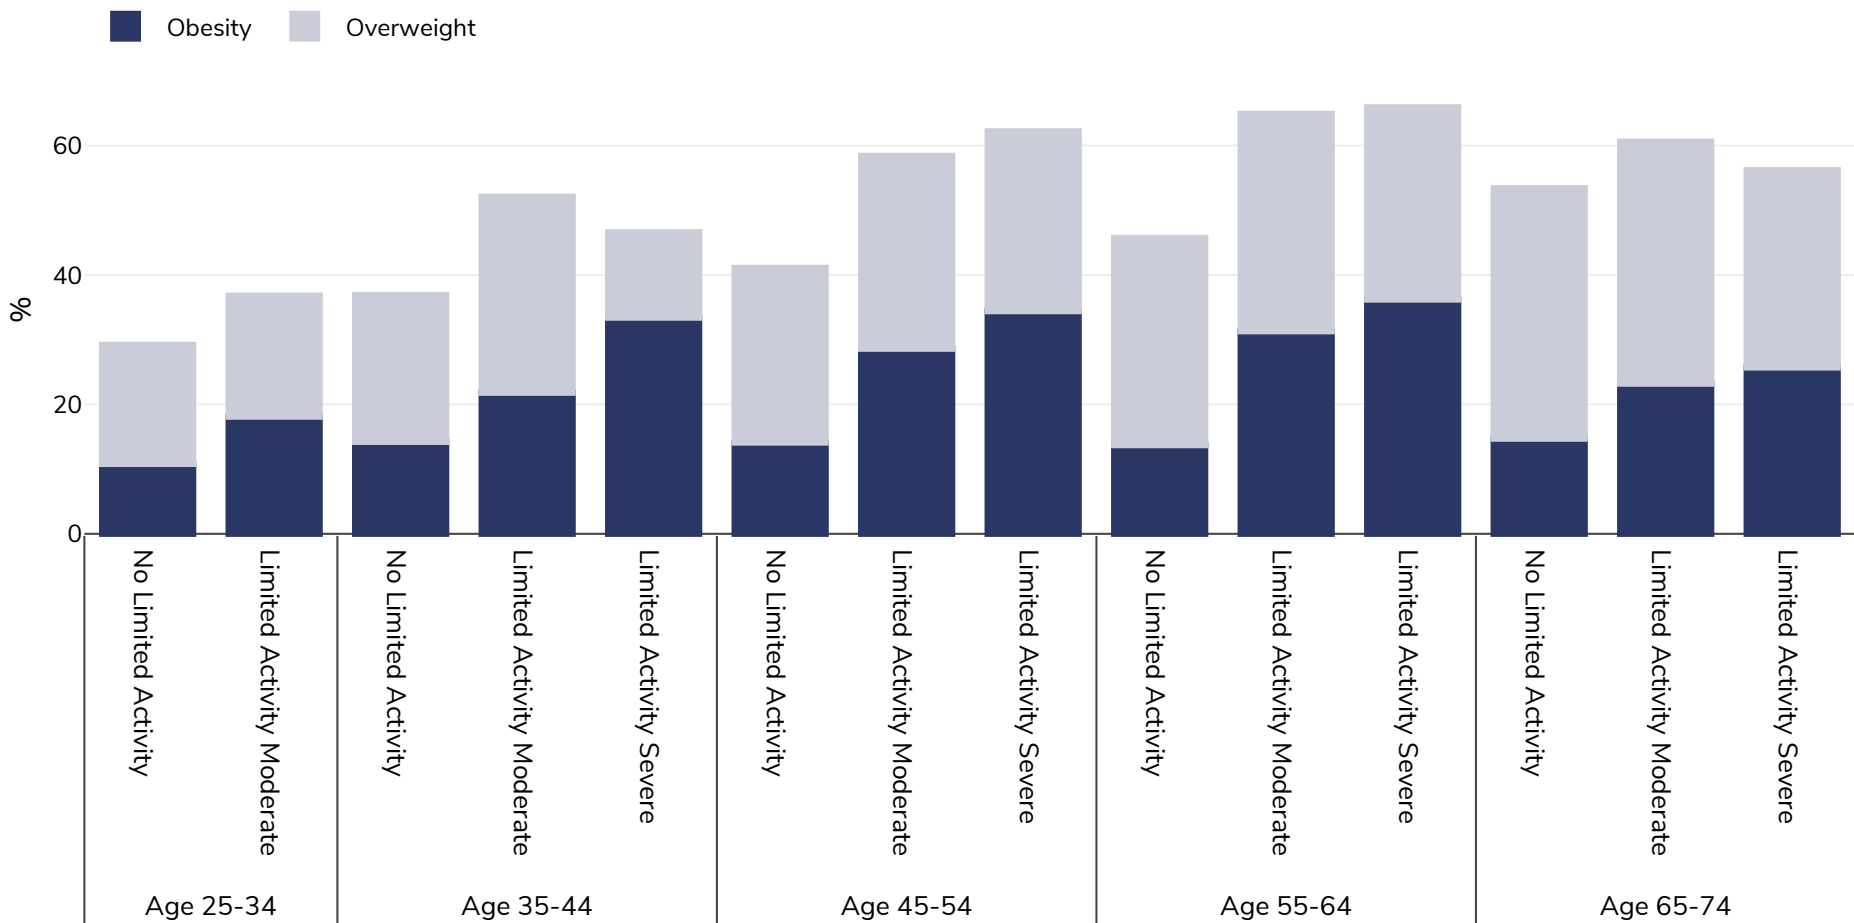

Germany: Overweight/obesity by age and limited activity

Women, 2014

Survey type: Self-reported

Area covered: National

References: Eurostat 2014 available at <https://appsso.eurostat.ec.europa.eu/nui/submitViewTableAction.do> (last accessed 06.10.21)

Unless otherwise noted, overweight refers to a BMI between 25kg and 29.9kg/m², obesity refers to a BMI greater than 30kg/m².