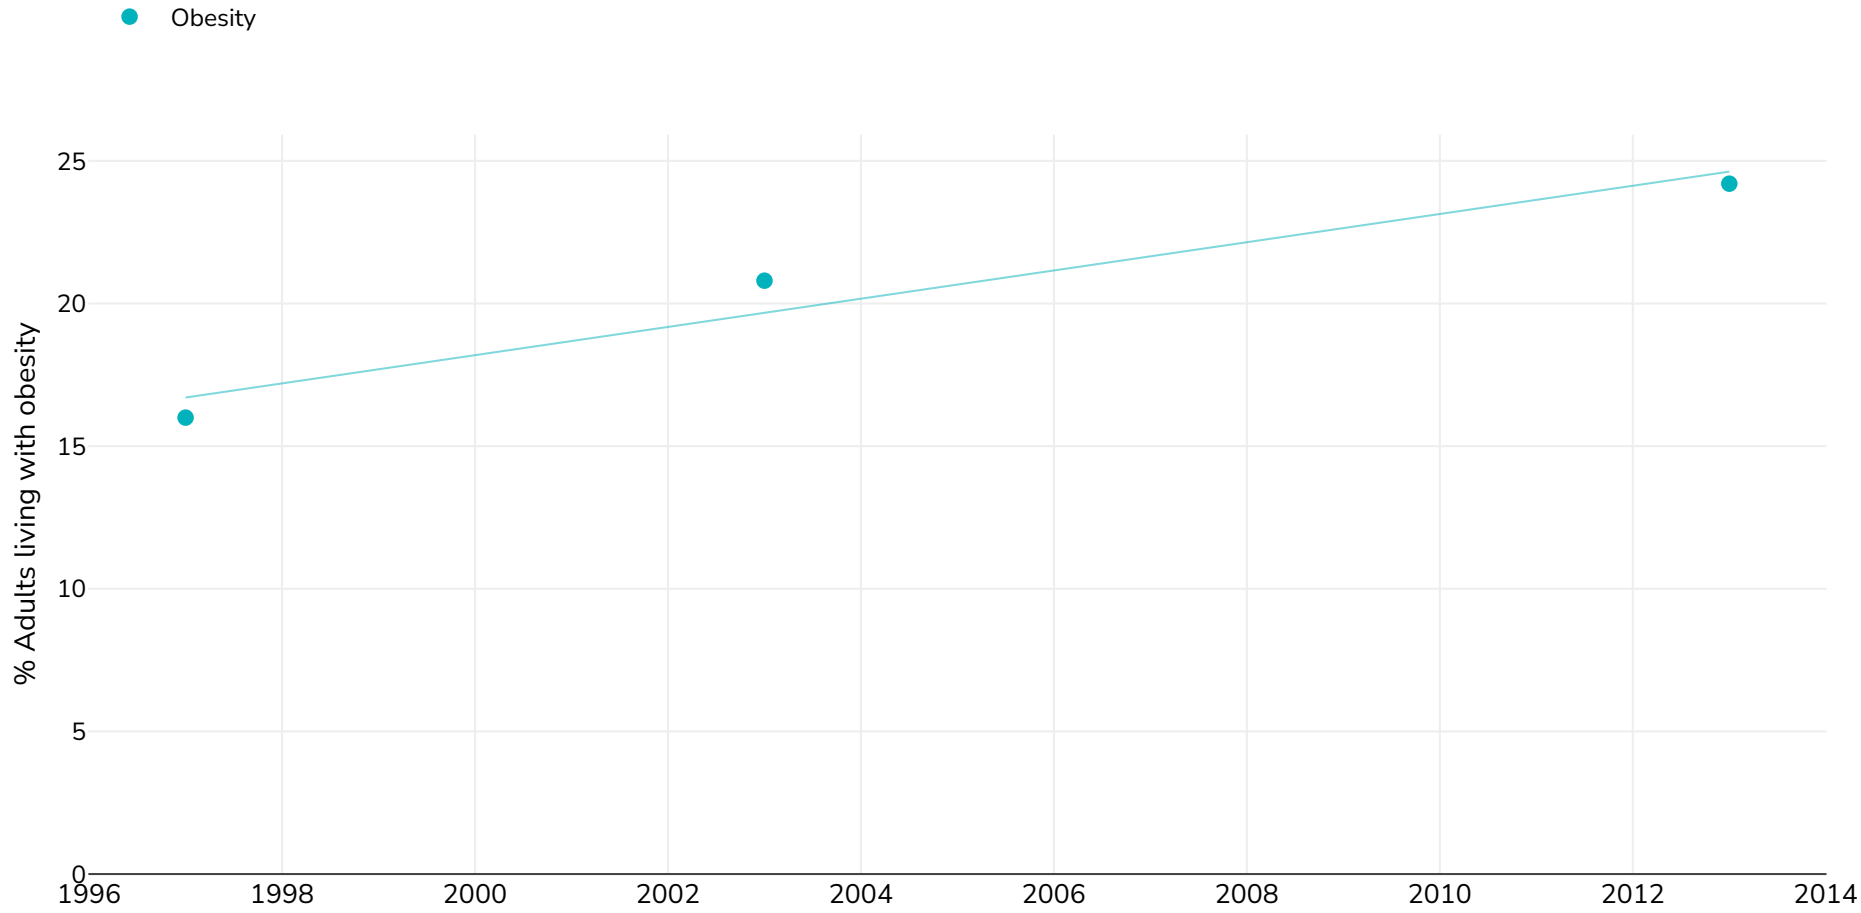

Poland: % Adults living with obesity in Poland 1997-2013

Men

Survey type: Measured

References: For full details of references visit <https://data.worldobesity.org/>

Notes: 1997 data from unpublished source provided to World Obesity Federation

Unless otherwise noted, overweight refers to a BMI between 25kg and 29.9kg/m², obesity refers to a BMI greater than 30kg/m².

Different methodologies may have been used to collect this data and so data from different surveys may not be strictly comparable. Please check with original data sources for methodologies used.