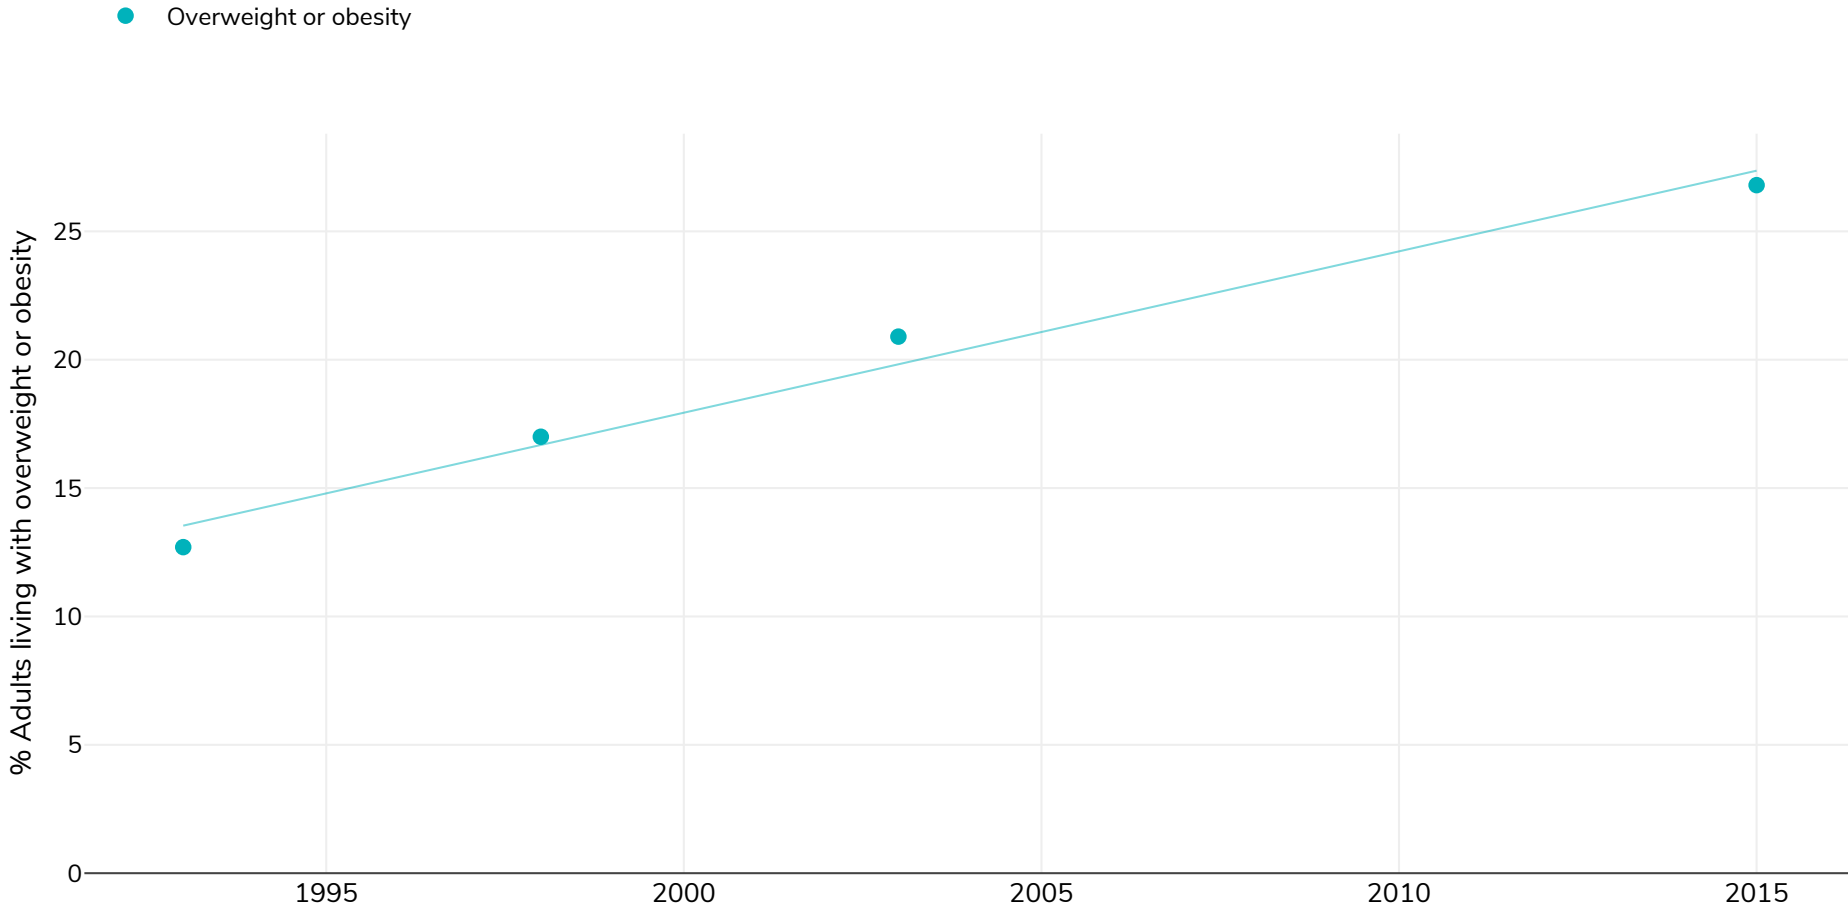

Philippines: % Adults living with overweight or obesity, 1993-2019

Men

Survey type: Measured

References: For full details of references visit <https://data.worldobesity.org/>

Unless otherwise noted, overweight refers to a BMI between 25kg and 29.9kg/m², obesity refers to a BMI greater than 30kg/m².

Different methodologies may have been used to collect this data and so data from different surveys may not be strictly comparable. Please check with original data sources for methodologies used.