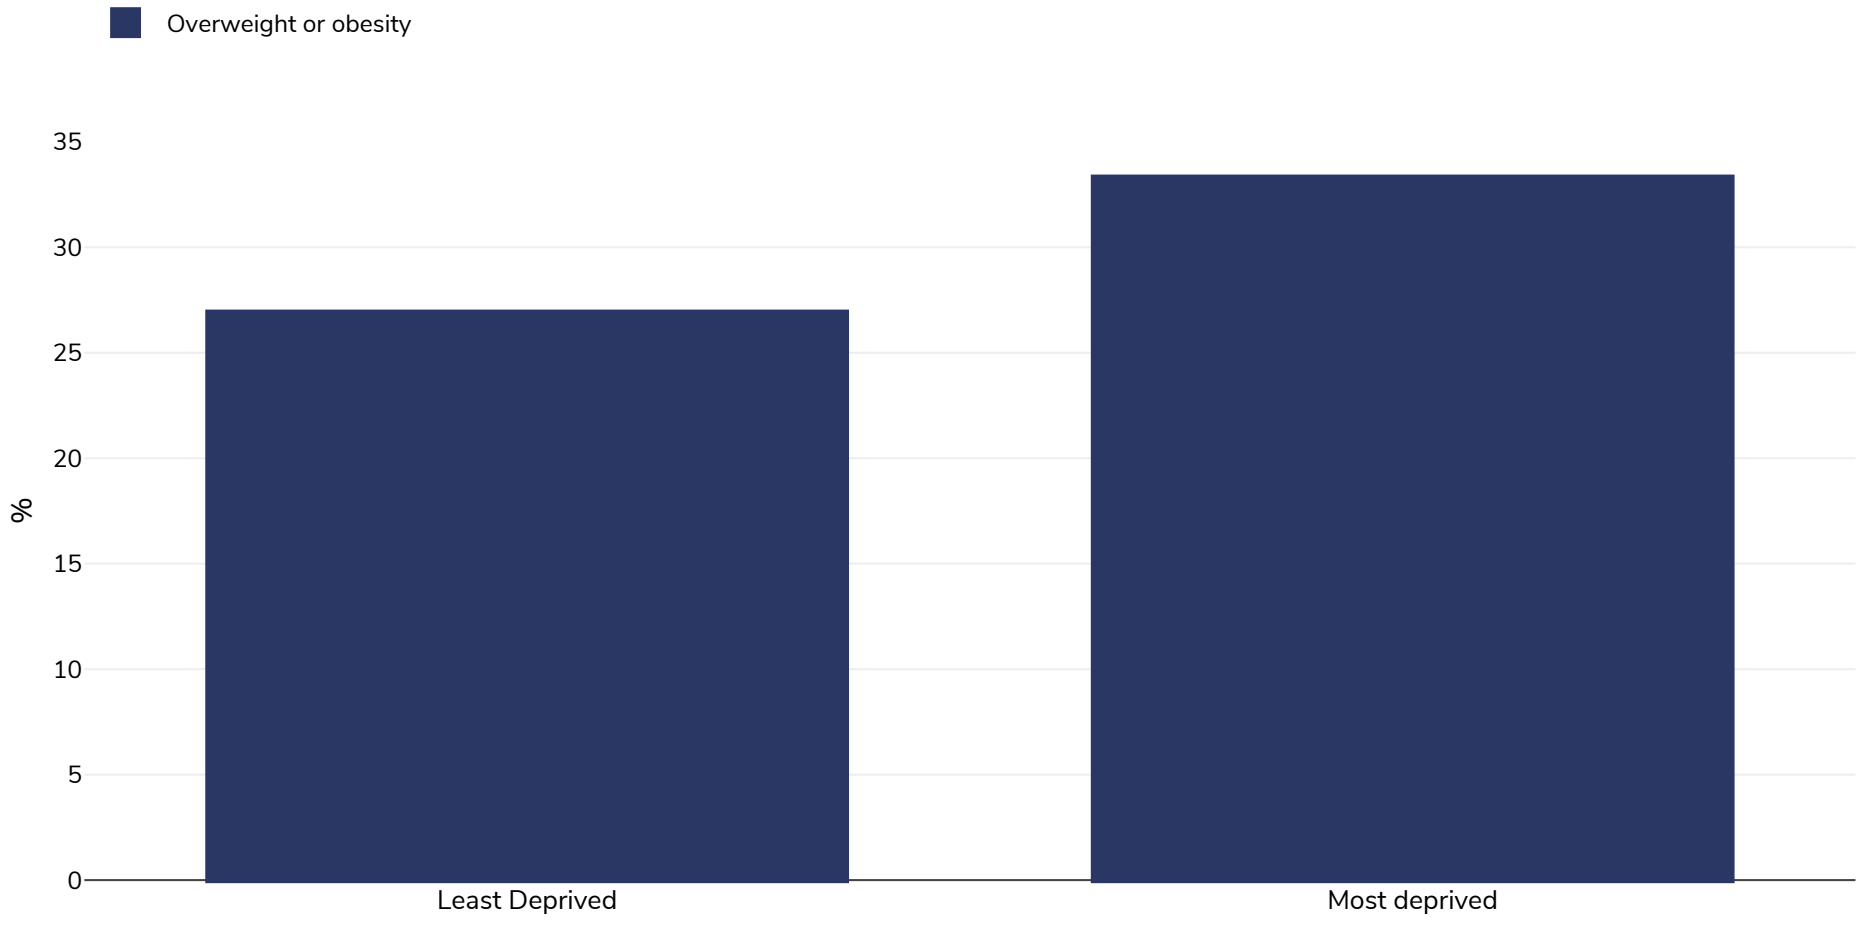

England: Overweight/obesity by socio-economic group

Boys, 2018

Survey type:	Measured
Age:	2-15
Sample size:	615
Area covered:	National
References:	Health Survey for England 2018
Notes:	85th/95th Centile Cut off
Cutoffs:	Other