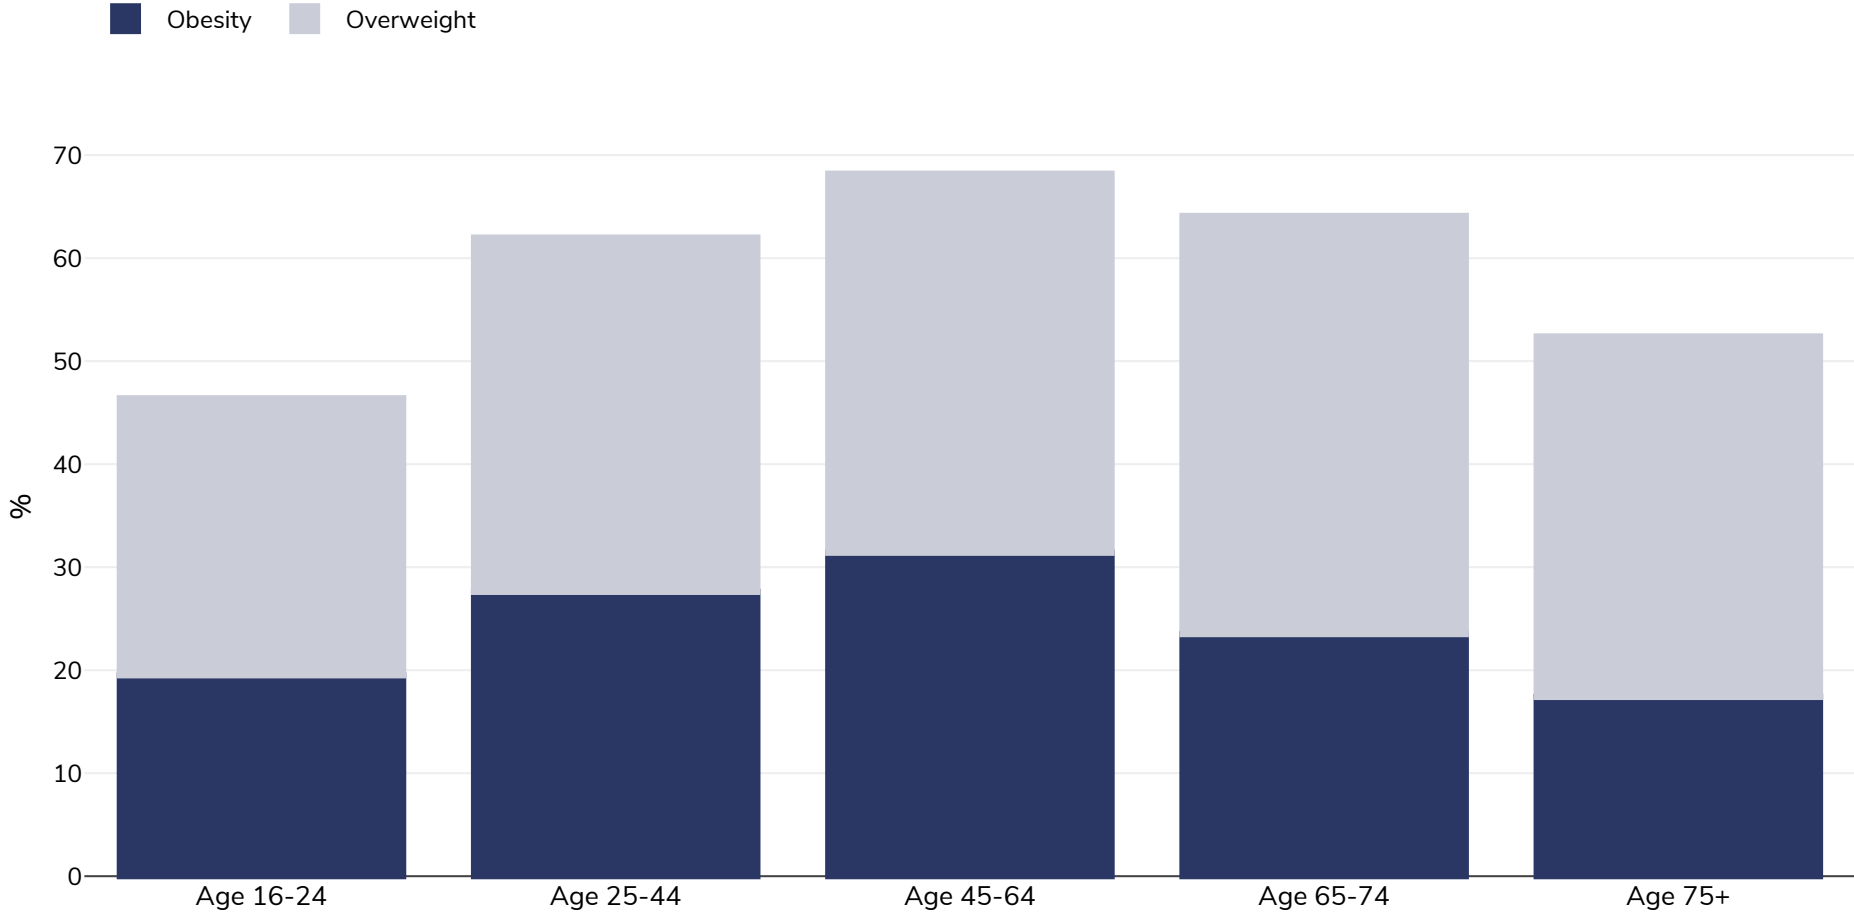

# Wales: Overweight/obesity by age

Adults, 2022-2023

**Survey type:** Self-reported

**Area covered:** National

**References:** National Survey for Wales 2022-2023. Available at <https://www.gov.wales/national-survey-wales-april-2022-march-2023> (last accessed 06.11.23)

Unless otherwise noted, overweight refers to a BMI between 25kg and 29.9kg/m<sup>2</sup>, obesity refers to a BMI greater than 30kg/m<sup>2</sup>.