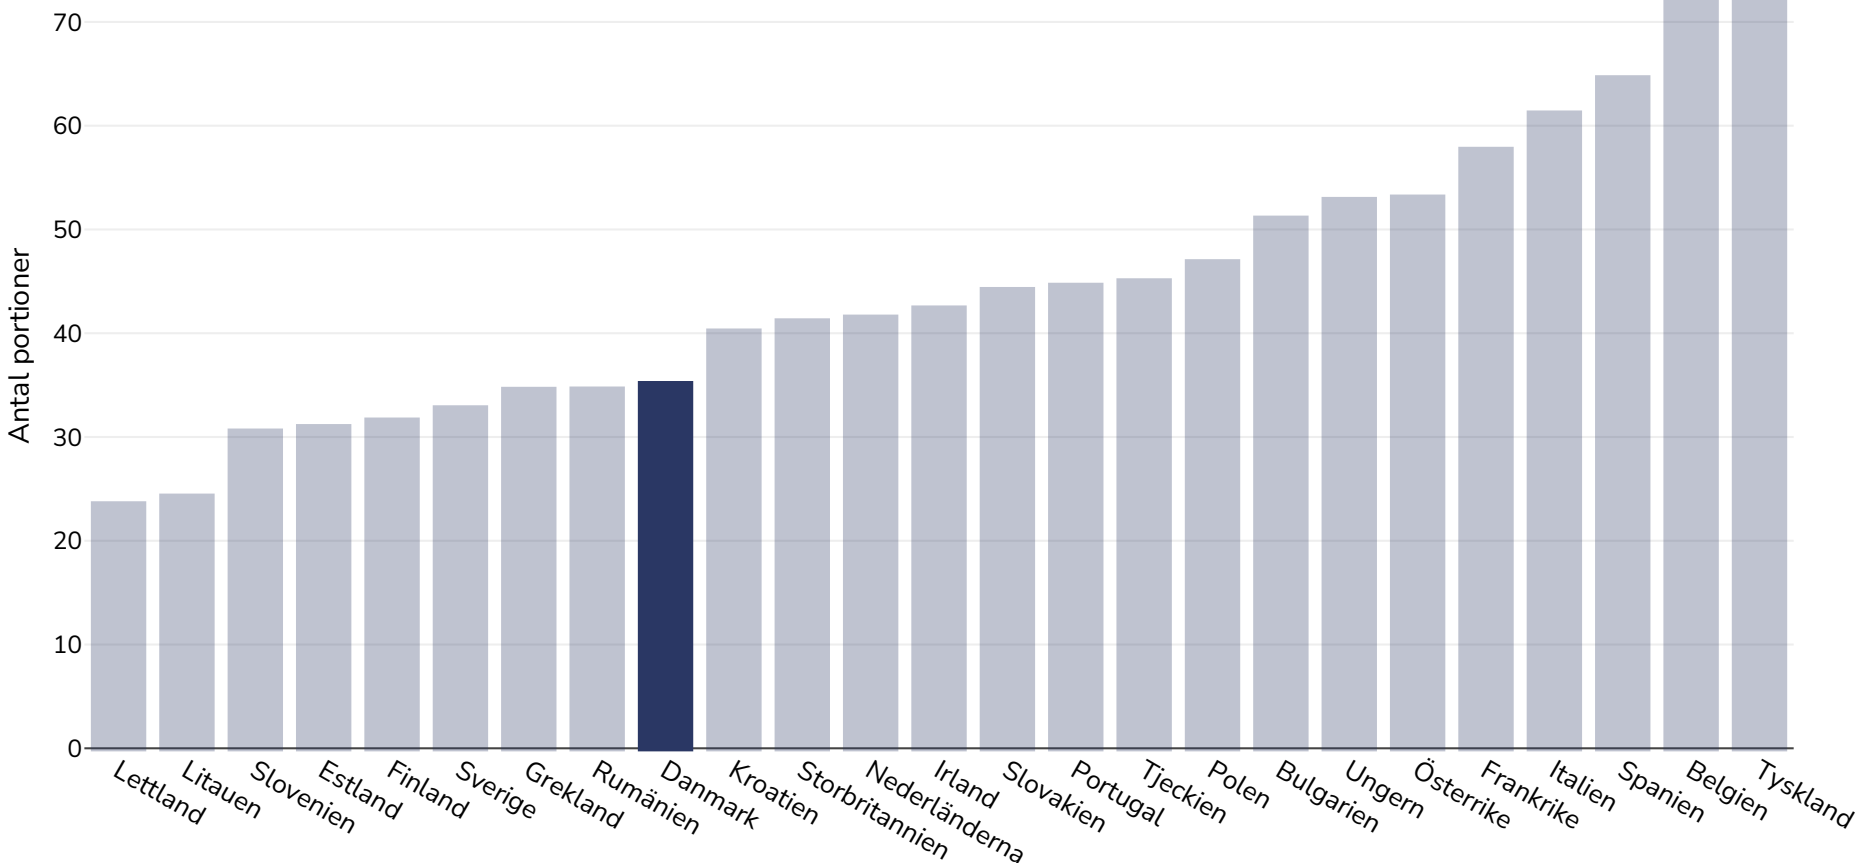

Danmark: Estimated per capita sugar sweetened beverages intake

Vuxna, 2016

Referenser:

Source: Euromonitor International