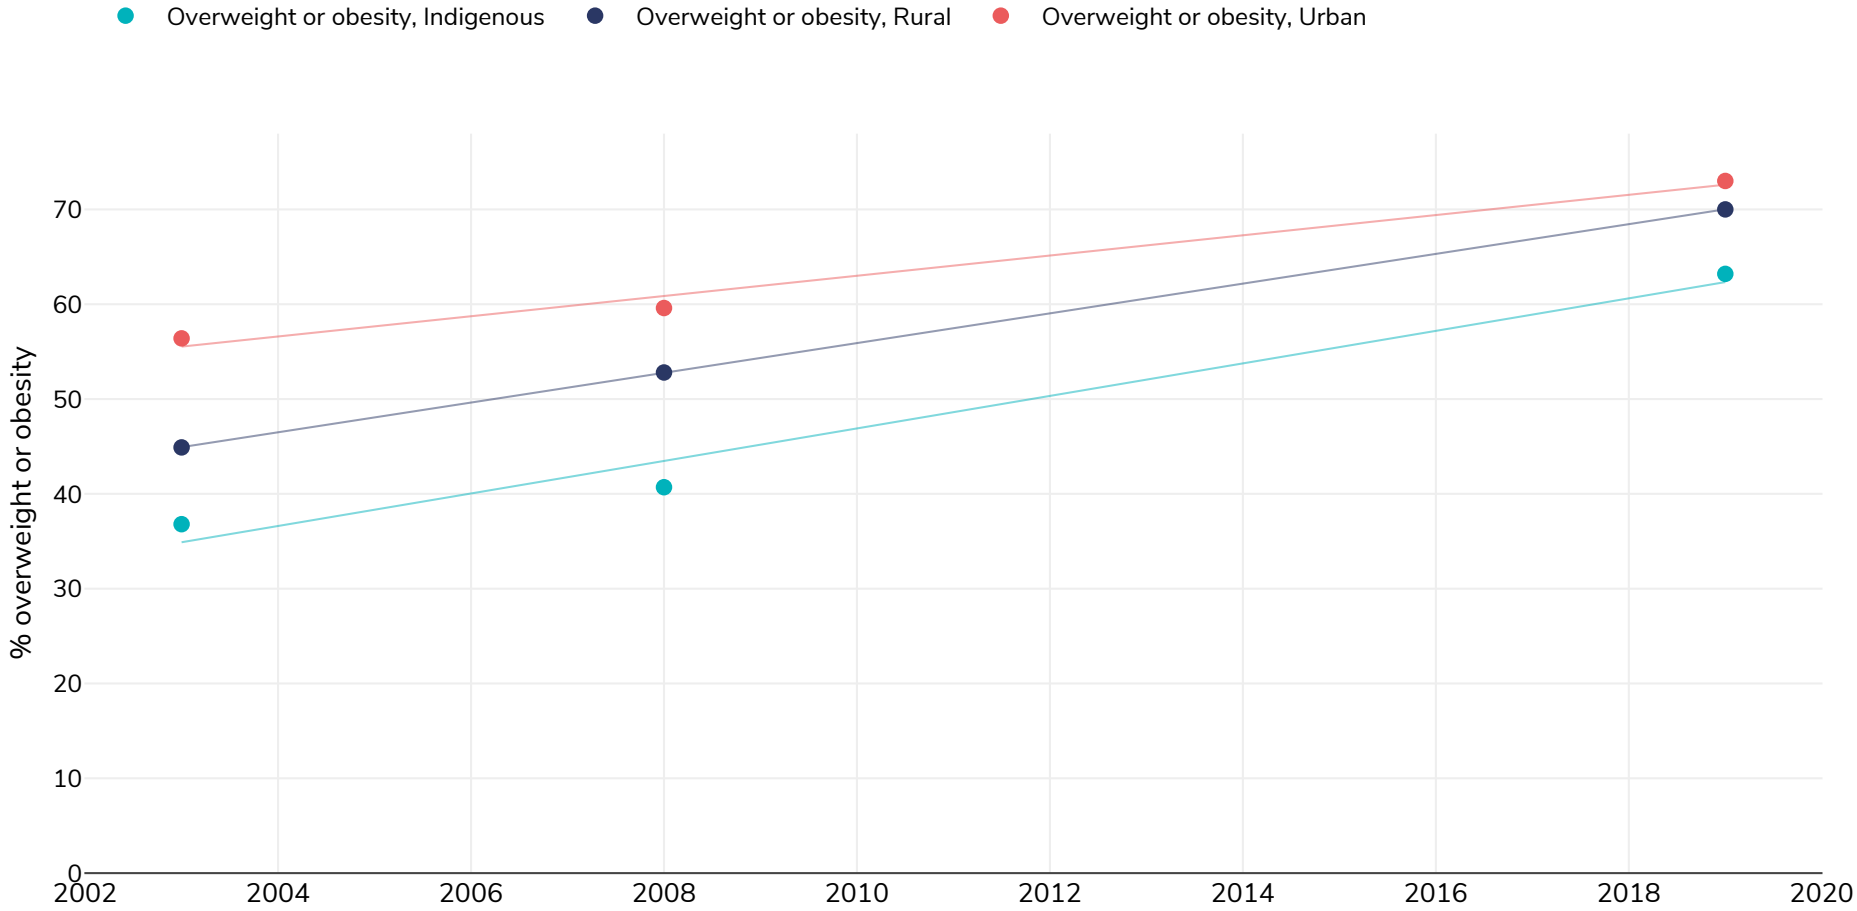

Panama: % Adults living with overweight or obesity, 2003-2019

Men and women

Survey type: Measured

References: For full details of references visit <https://data.worldobesity.org/>

Different methodologies may have been used to collect this data and so data from different surveys may not be strictly comparable. Please check with original data sources for methodologies used.