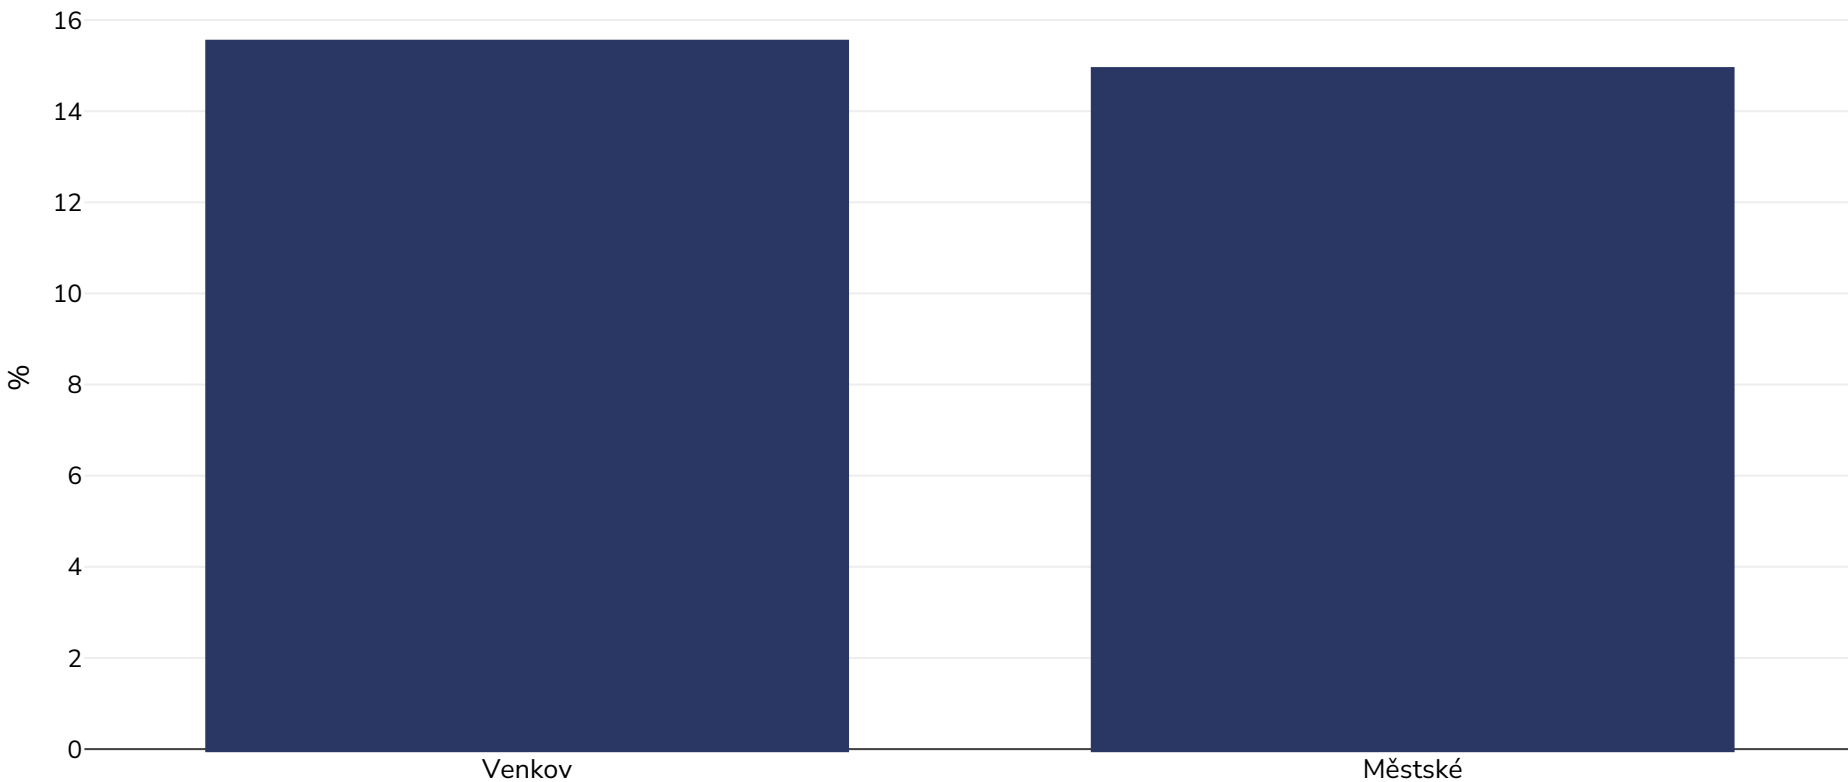

Rusko: Overweight/obesity by region

Infants, 2001

■ Nadváha nebo obezita

Velikost vzorku: 463

Reference: Other: Russia Longitudinal Monitoring Survey (RLMS-HSE) Round X 2001

Poznámky: UNICEF/WHO/World Bank Joint Child Malnutrition Estimates Expanded Database: Overweight (Survey Estimates), May 2023, New York. For more information about the methodology, please consult <https://data.unicef.org/resources/jme-2023-country-consultations/>