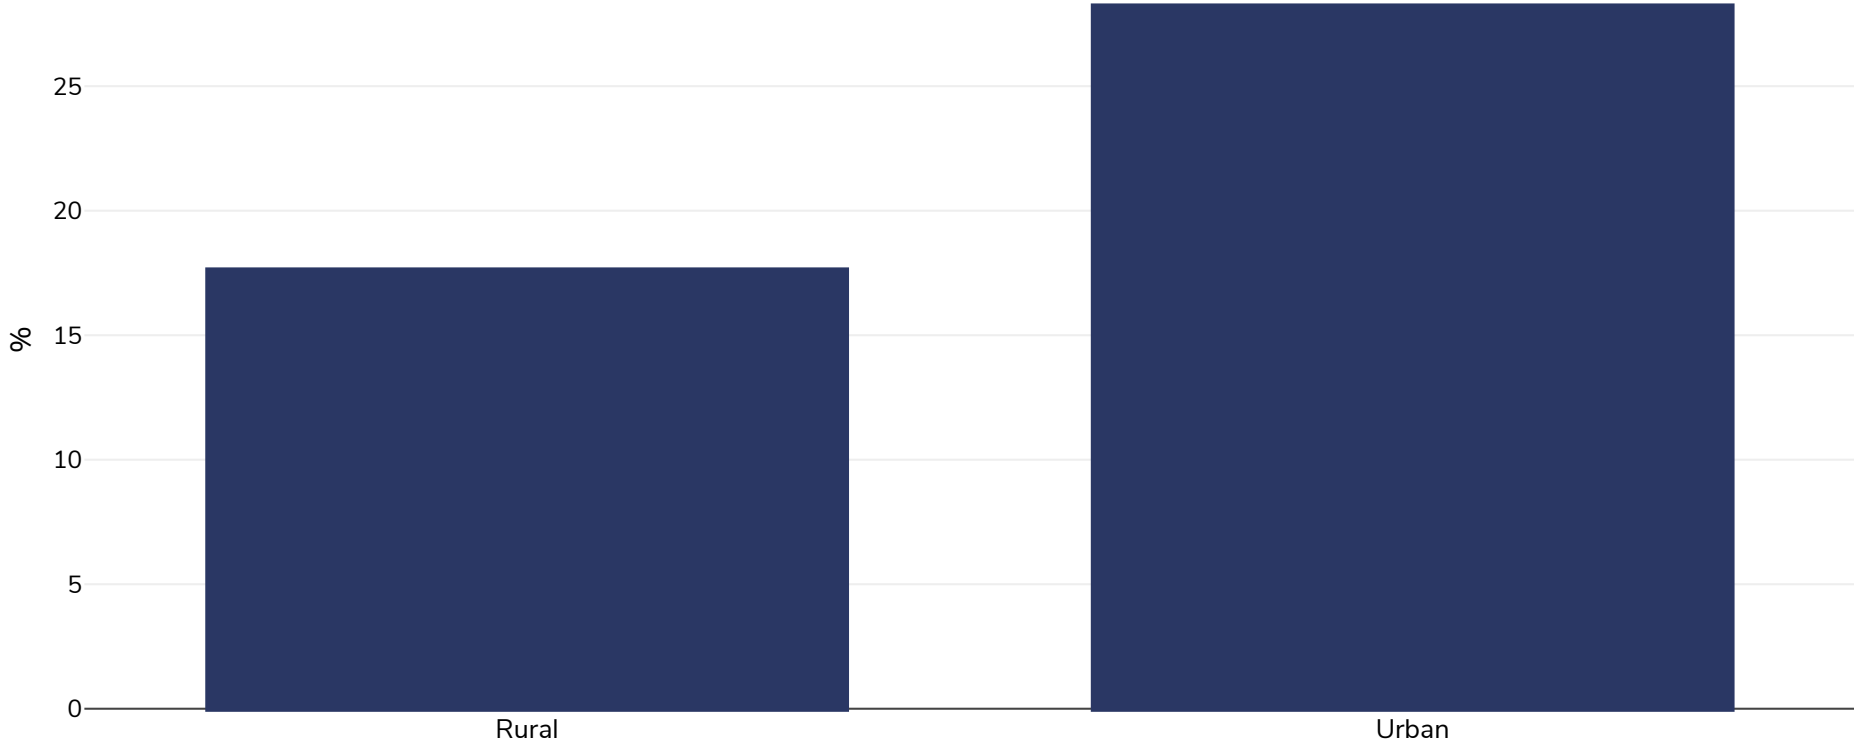

# El Salvador: Overweight/obesity by region

Boys, 2015-2016

Overweight or obesity

**Survey type:** Self-reported

**Age:** 6-10

**References:** Pérez W, Melgar P, Garcés A, de Marquez AD, Merino G, Siu C. Overweight and obesity of school-age children in El Salvador according to two international systems: a population-based multilevel and spatial analysis. BMC Public Health. 2020 May 14;20(1):687. doi: 10.1186/s12889-020-08747-w. PMID: 32410611; PMCID: PMC7227092.

**Cutoffs:** IOTF