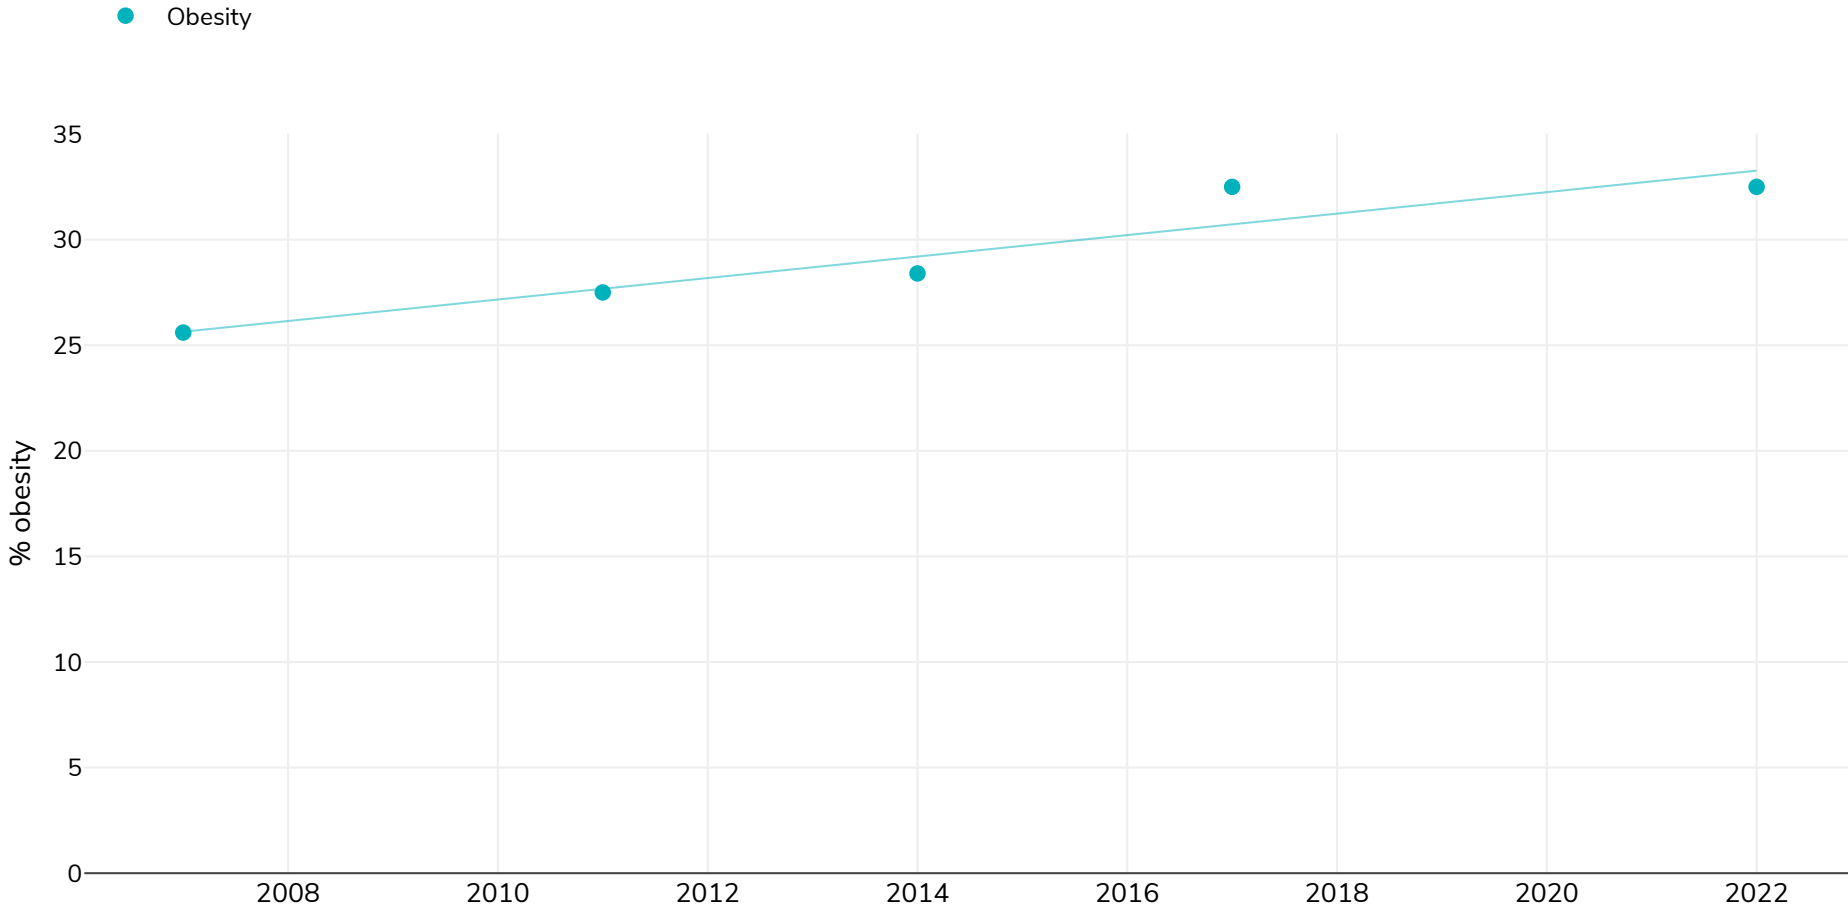

Australia: % Adults living with obesity, 2007-2023

Men

Survey type: Measured

References: For full details of references visit <https://data.worldobesity.org/>

Unless otherwise noted, overweight refers to a BMI between 25kg and 29.9kg/m², obesity refers to a BMI greater than 30kg/m².

Different methodologies may have been used to collect this data and so data from different surveys may not be strictly comparable. Please check with original data sources for methodologies used.