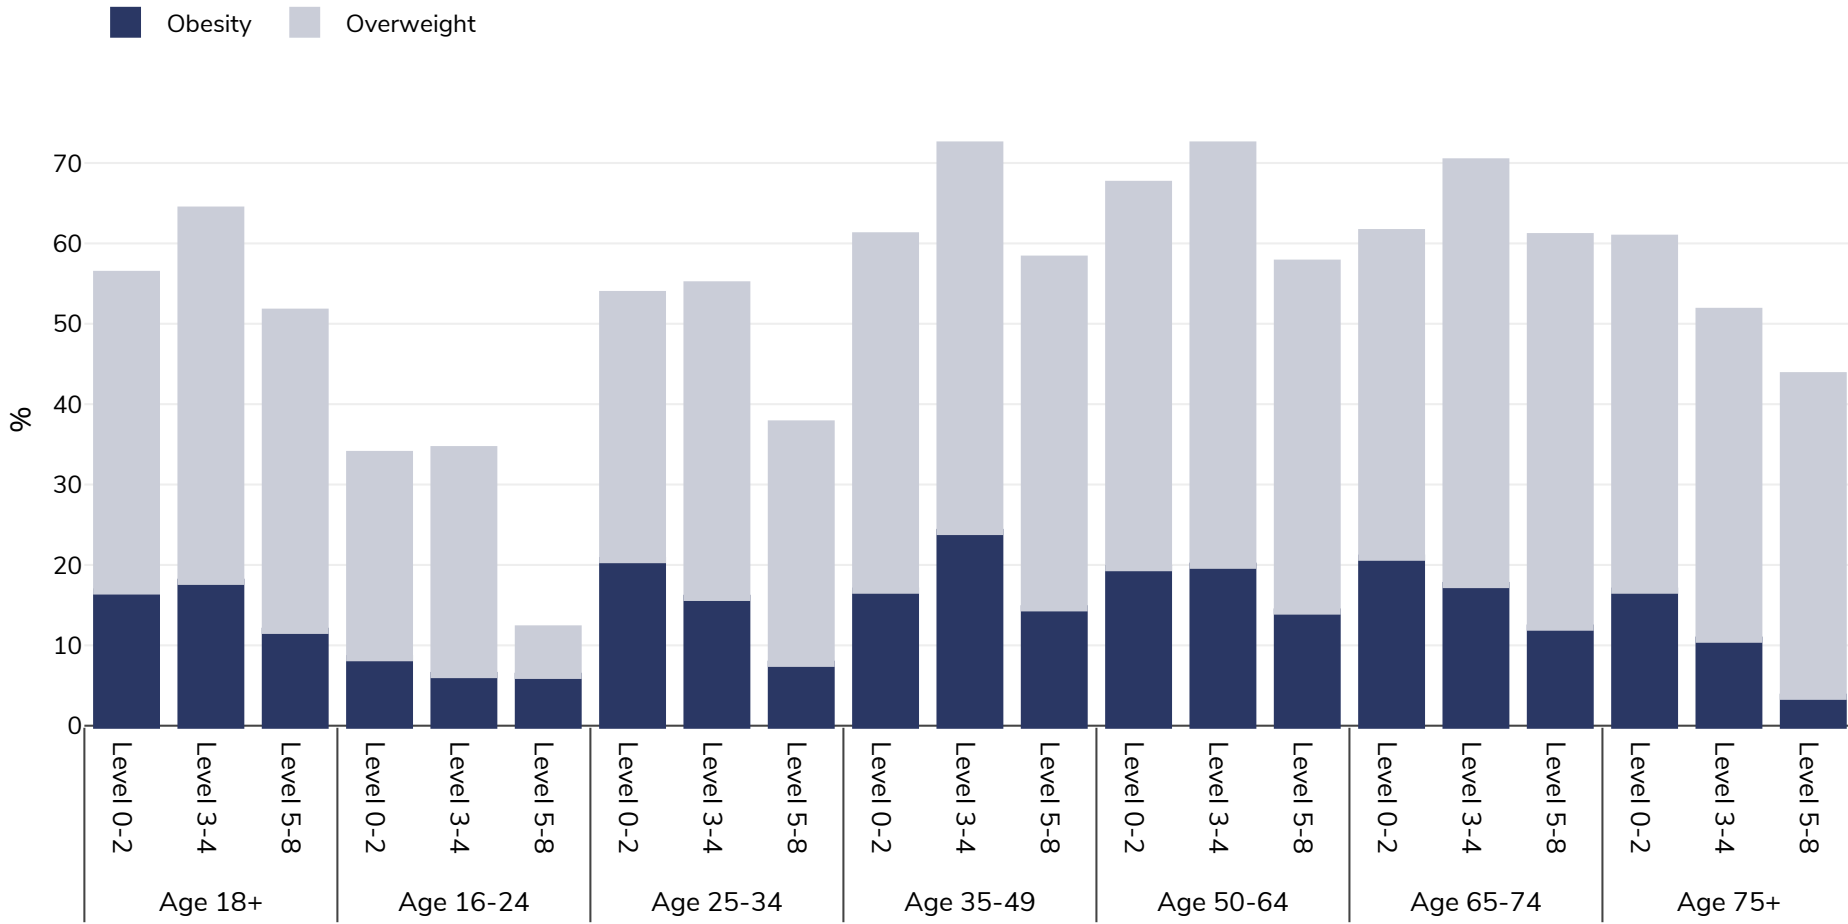

# Norway: Overweight/obesity by age and education

Men, 2017

Survey type: Self-reported

Area covered: National

References: 2017 - Education EUROSTAT Database [http://appsso.eurostat.ec.europa.eu/nui/show.do?dataset=ilc\\_hch10&lang=en](http://appsso.eurostat.ec.europa.eu/nui/show.do?dataset=ilc_hch10&lang=en) (last accessed 25.08.20)

Unless otherwise noted, overweight refers to a BMI between 25kg and 29.9kg/m<sup>2</sup>, obesity refers to a BMI greater than 30kg/m<sup>2</sup>.