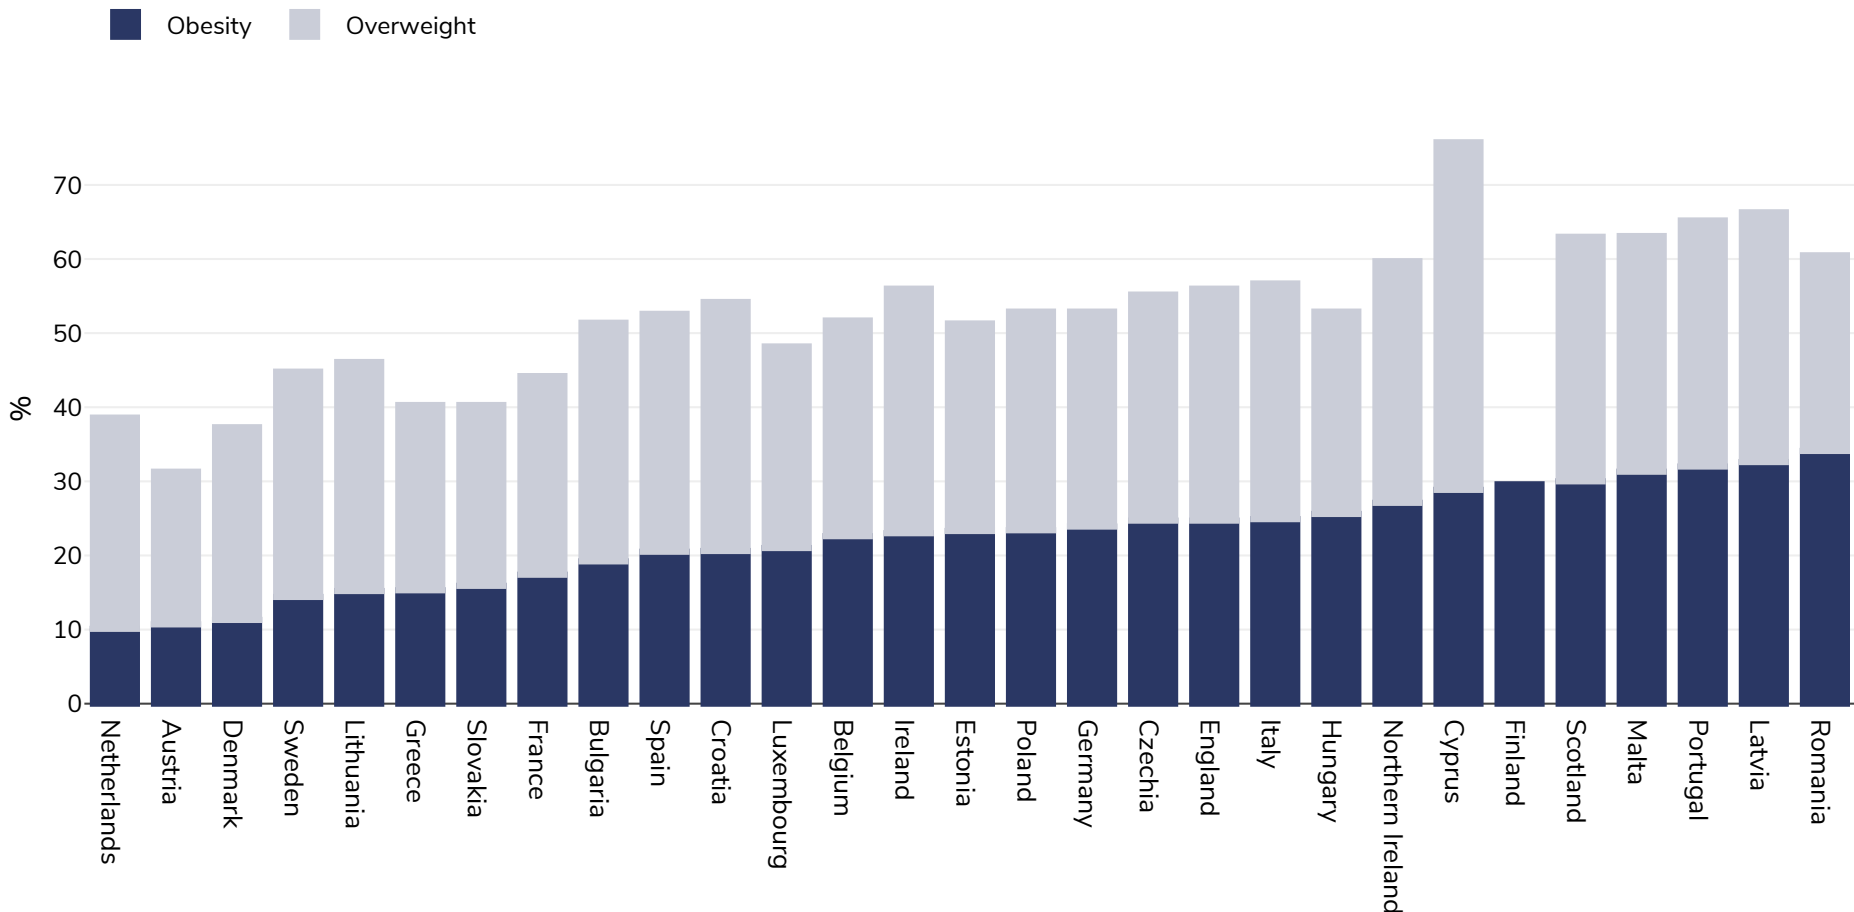

# European Union + UK: Obesity prevalence

## Women

### Notes:

Different methodologies have been used to collect this data and so it is not strictly comparable.

Unless otherwise noted, overweight refers to a BMI between 25kg and 29.9kg/m<sup>2</sup>, obesity refers to a BMI greater than 30kg/m<sup>2</sup>.