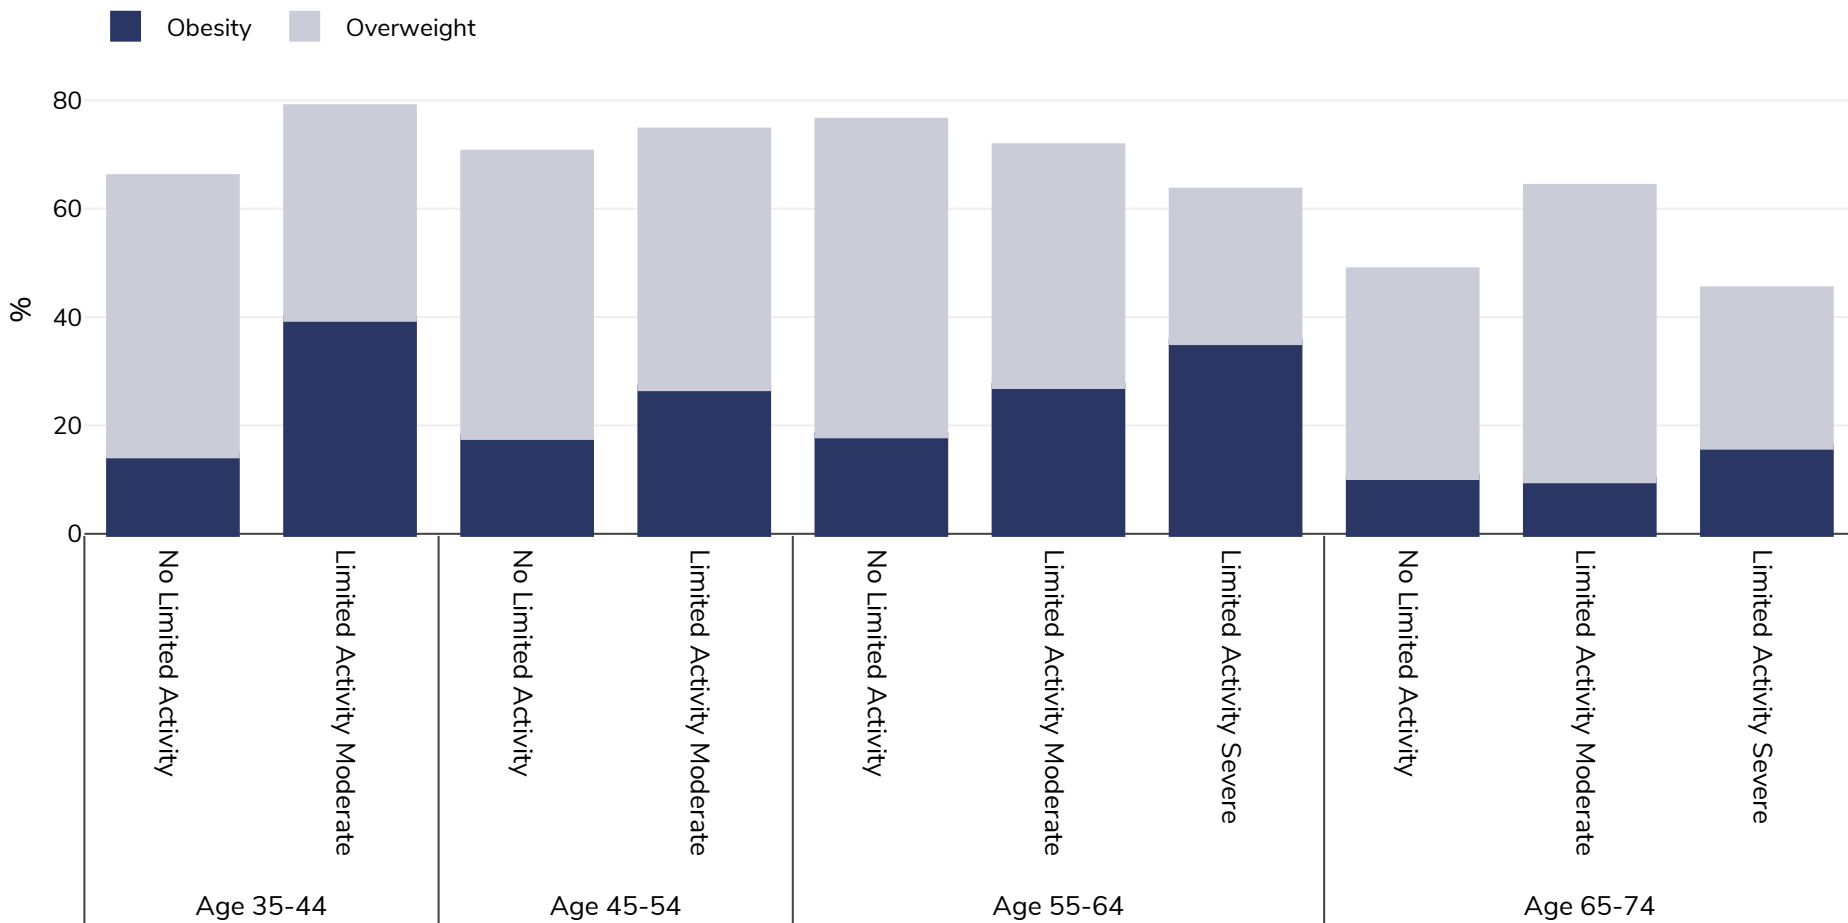

Bulgaria: Overweight/obesity by age and limited activity

Men, 2014

Survey type: Self-reported

Area covered: National

References: Eurostat 2014 available at <https://appsso.eurostat.ec.europa.eu/nui/submitViewTableAction.do> (last accessed 06.10.21)

Unless otherwise noted, overweight refers to a BMI between 25kg and 29.9kg/m², obesity refers to a BMI greater than 30kg/m².