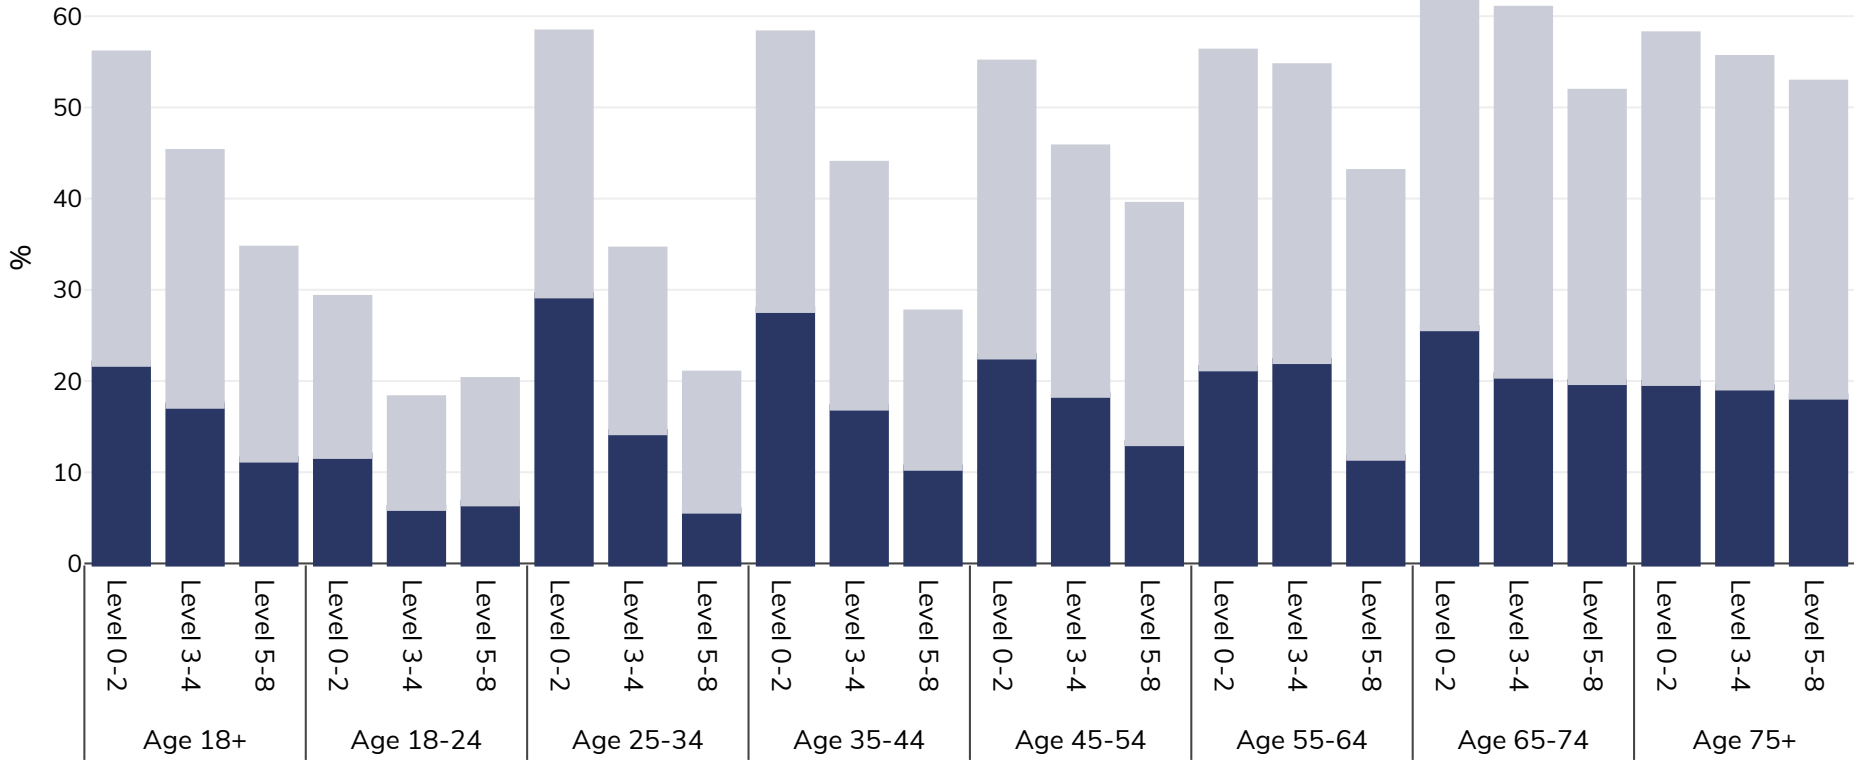

Germany: Overweight/obesity by age and education

Women, 2014

■ Obesity ■ Overweight

Survey type: Self-reported

Area covered: National

References: Eurostat http://appsso.eurostat.ec.europa.eu/nui/show.do?dataset=hlth_ehis_bm1e&lang=en (last accessed 25.08.20)

Unless otherwise noted, overweight refers to a BMI between 25kg and 29.9kg/m², obesity refers to a BMI greater than 30kg/m².