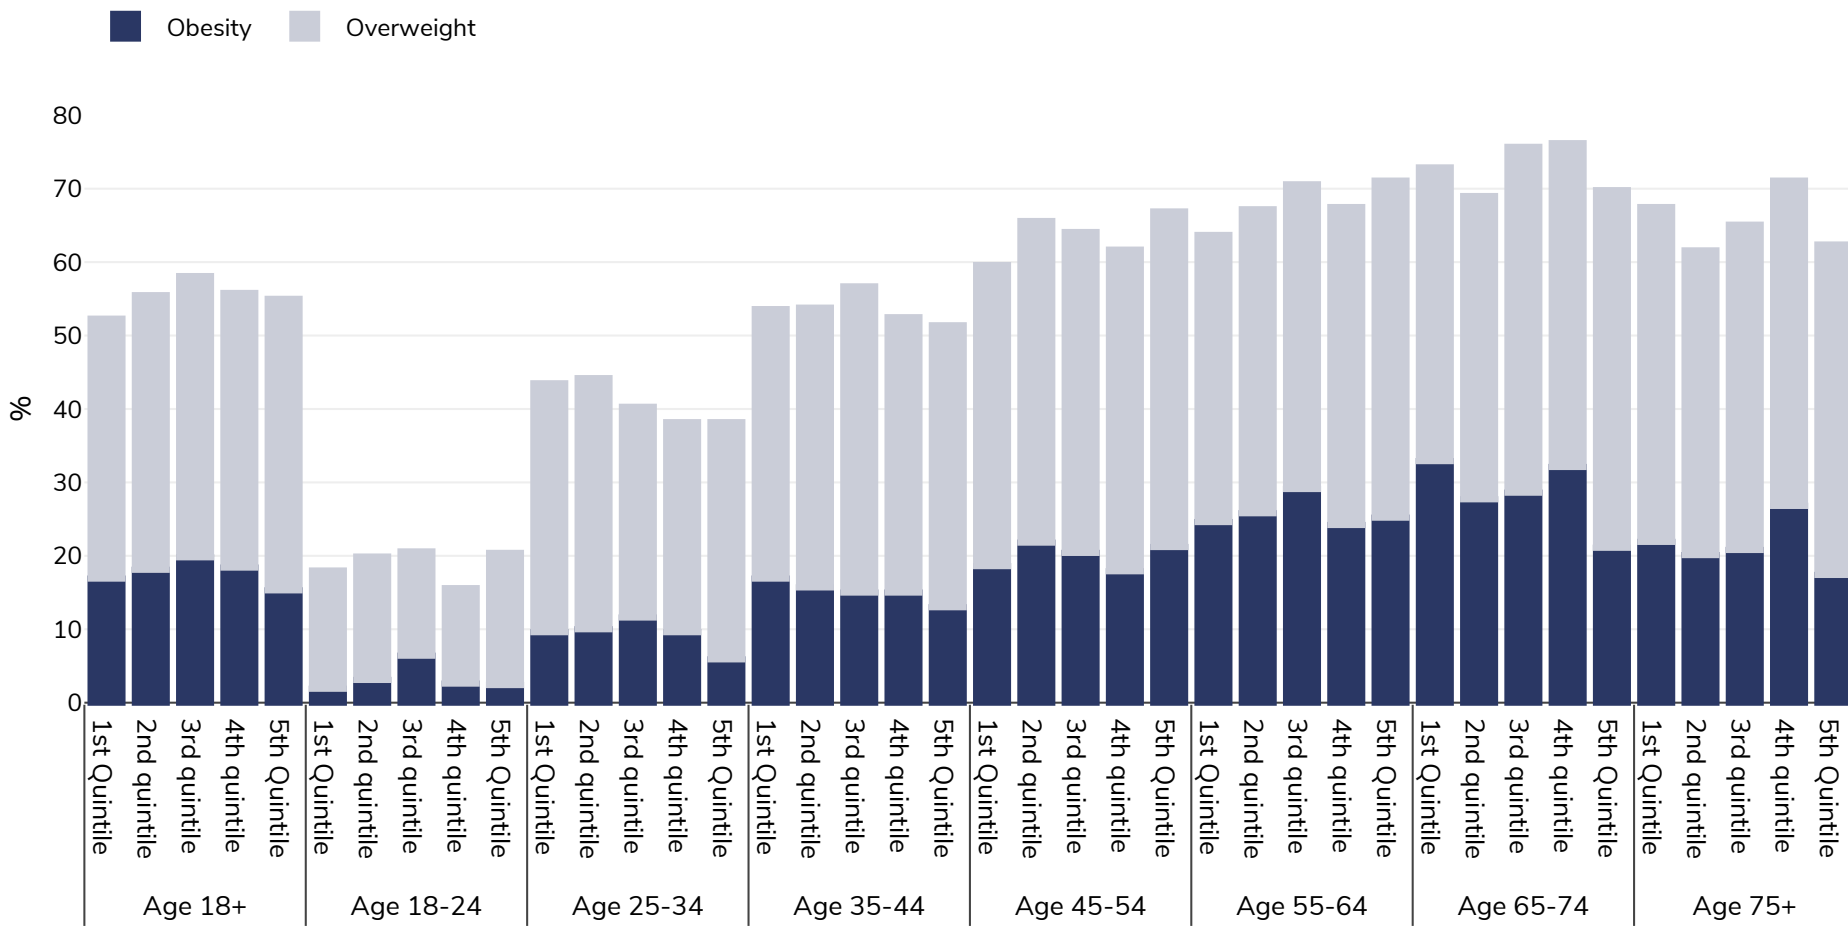

Poland: Overweight/obesity by age and socio-economic group

Adults, 2014

Survey type: Self-reported

Area covered: National

References: 2014 Eurostat Database: http://appsso.eurostat.ec.europa.eu/nui/show.do?dataset=hlth_ehis_bm1e&lang=en (last accessed 25.08.20)

Unless otherwise noted, overweight refers to a BMI between 25kg and 29.9kg/m², obesity refers to a BMI greater than 30kg/m².