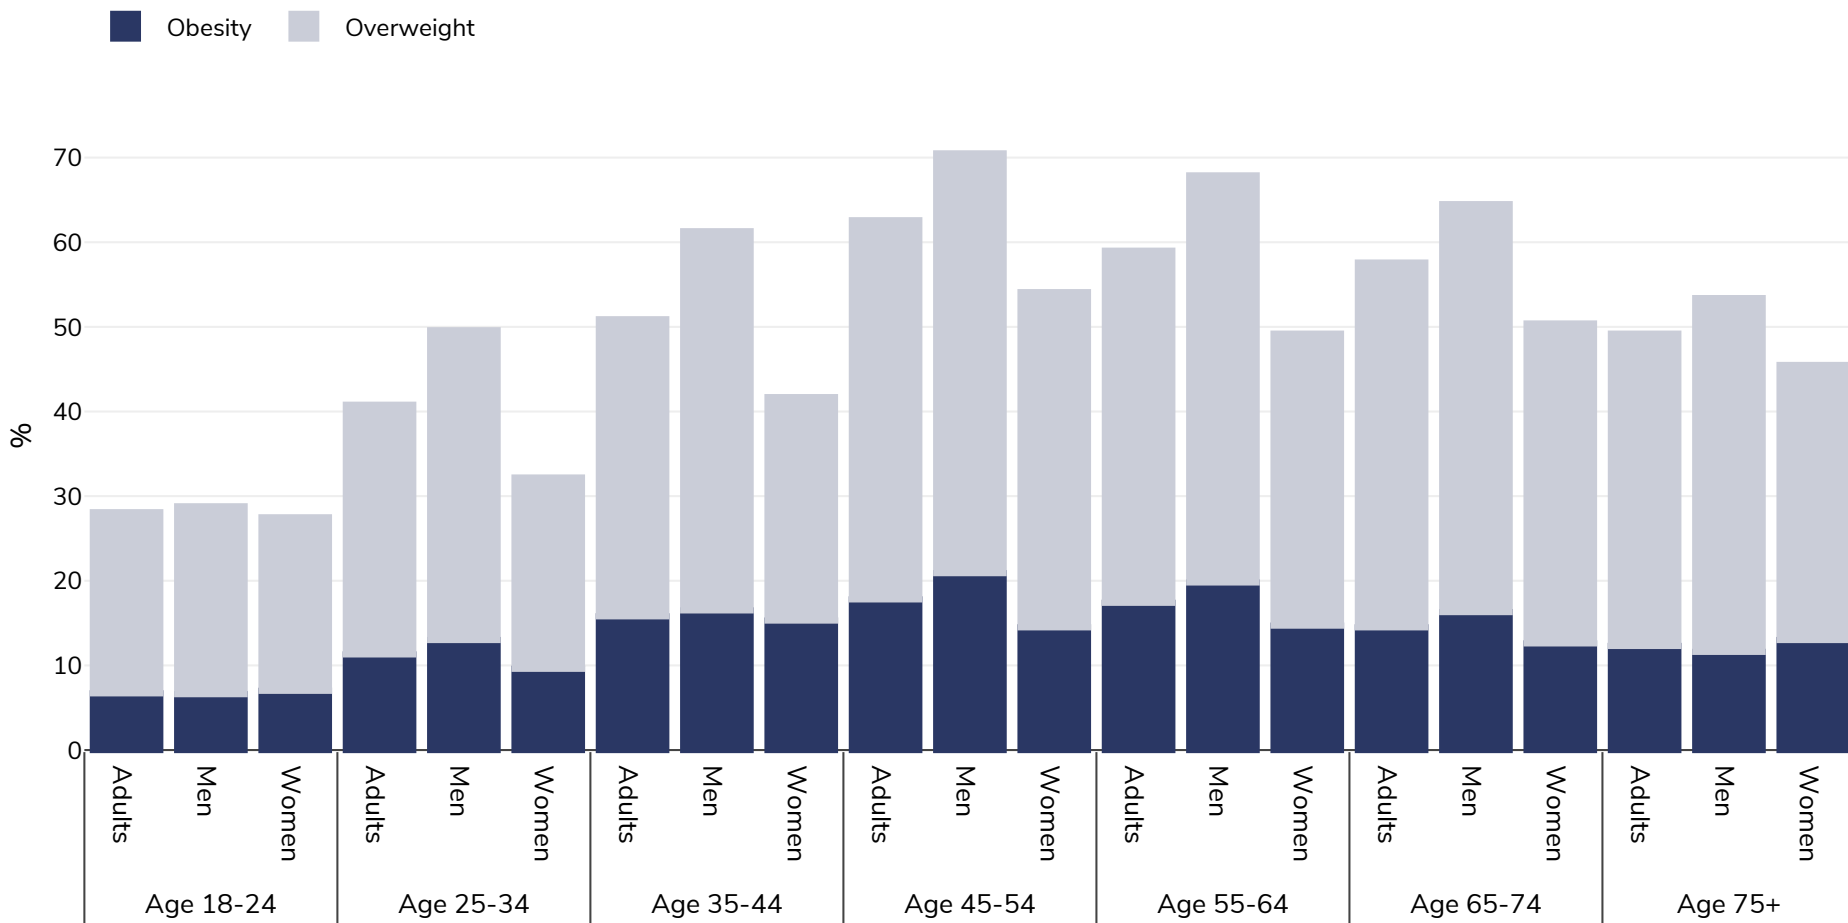

Norway: Overweight/obesity by age

Adults, 2019

Survey type: Self-reported

Area covered: National

References: Eurostat 2019. Available at https://appsso.eurostat.ec.europa.eu/nui/show.do?dataset=hlth_ehis_bm1i&lang=en (last accessed 09.08.21).

Unless otherwise noted, overweight refers to a BMI between 25kg and 29.9kg/m², obesity refers to a BMI greater than 30kg/m².