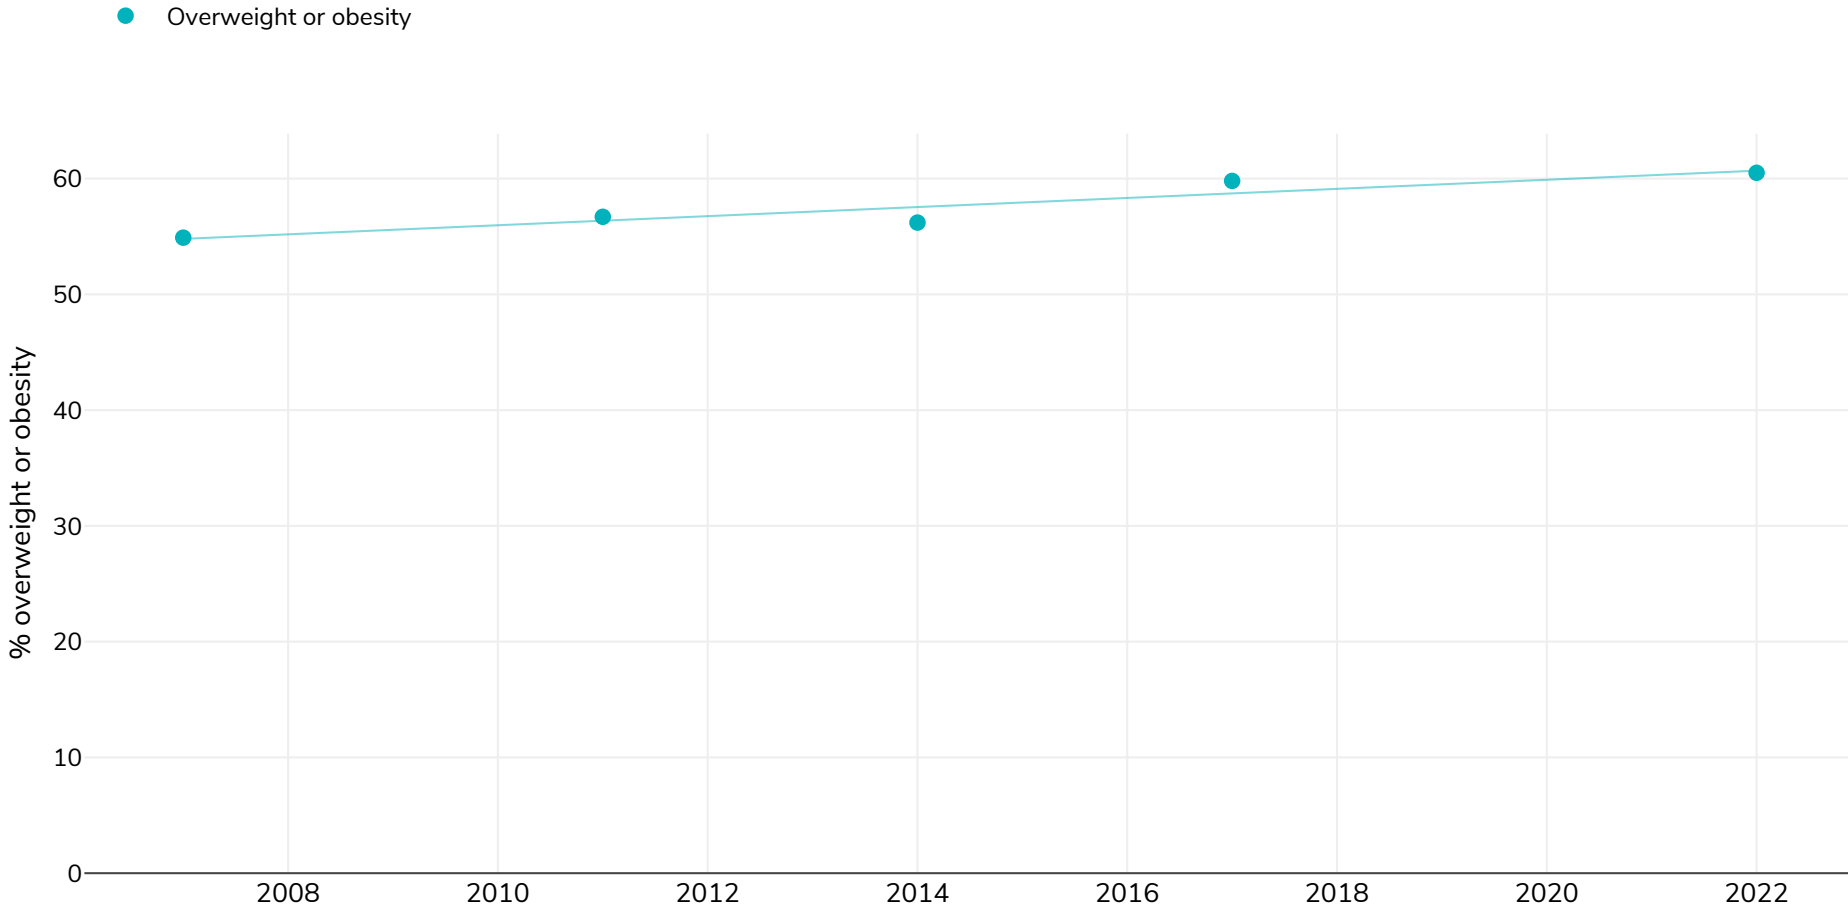

Australia: % Adults living with overweight or obesity, 2007-2023

Women

Survey type: Measured

References: For full details of references visit <https://data.worldobesity.org/>

Unless otherwise noted, overweight refers to a BMI between 25kg and 29.9kg/m², obesity refers to a BMI greater than 30kg/m².

Different methodologies may have been used to collect this data and so data from different surveys may not be strictly comparable. Please check with original data sources for methodologies used.