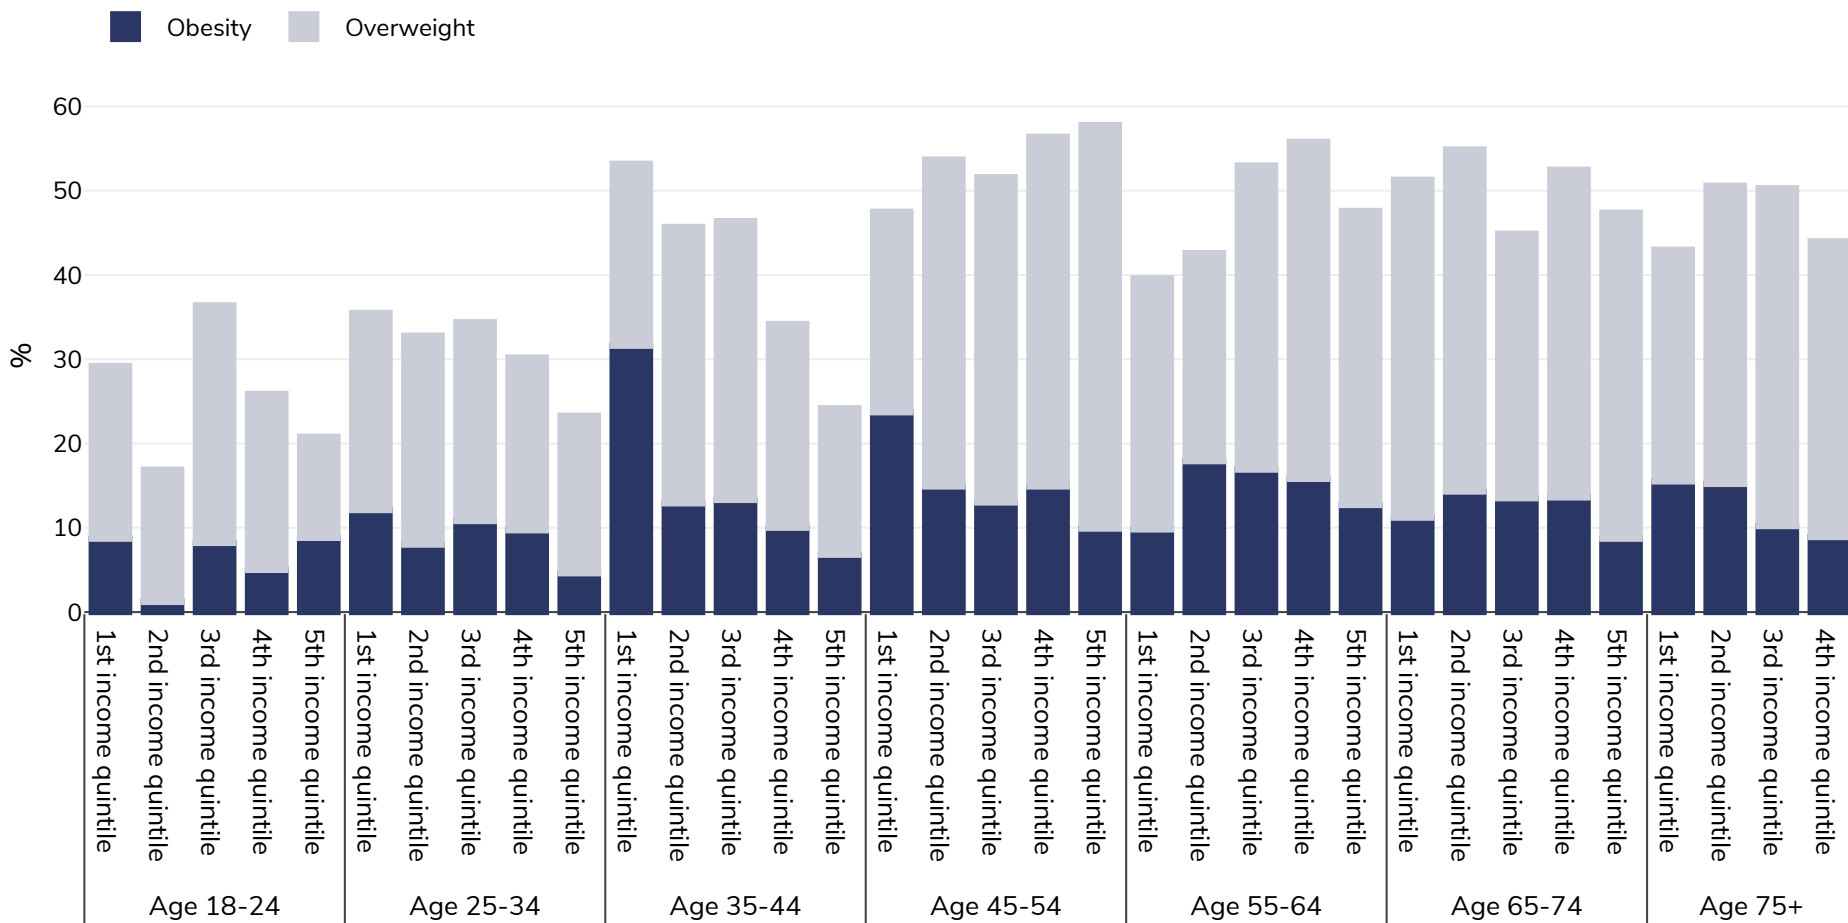

Norway: Overweight/obesity by age and socio-economic group

Women, 2019

Survey type: Self-reported

Area covered: National

References: Eurostat 2019. Available at https://appsso.eurostat.ec.europa.eu/nui/show.do?dataset=hlth_ehis_bm1i&lang=en (last accessed 09.08.21).

Unless otherwise noted, overweight refers to a BMI between 25kg and 29.9kg/m², obesity refers to a BMI greater than 30kg/m².