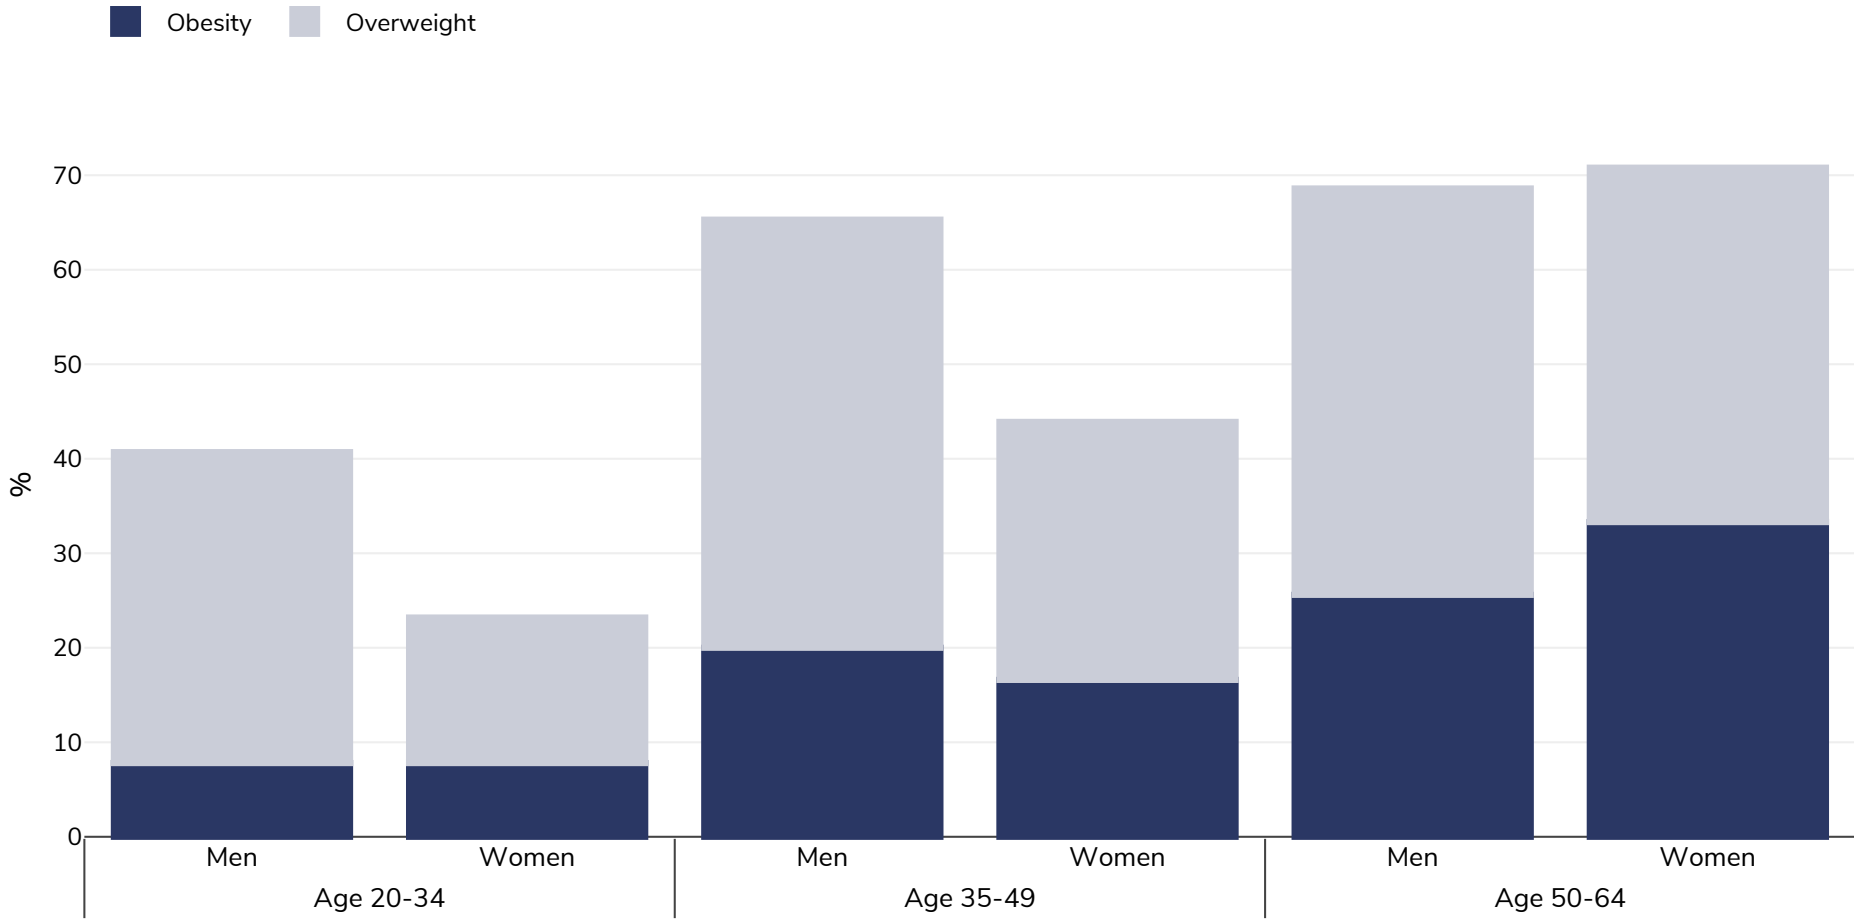

Estonia: Overweight/obesity by age

Adults, 2008

Survey type:	Self-reported
Sample size:	2713
Area covered:	National
References:	FINBALT SURVEY https://www.thl.fi/documents/189940/258430/Finbalt%20taulukkoliite%202011.pdf (last accessed 4th June 2015)

Unless otherwise noted, overweight refers to a BMI between 25kg and 29.9kg/m², obesity refers to a BMI greater than 30kg/m².