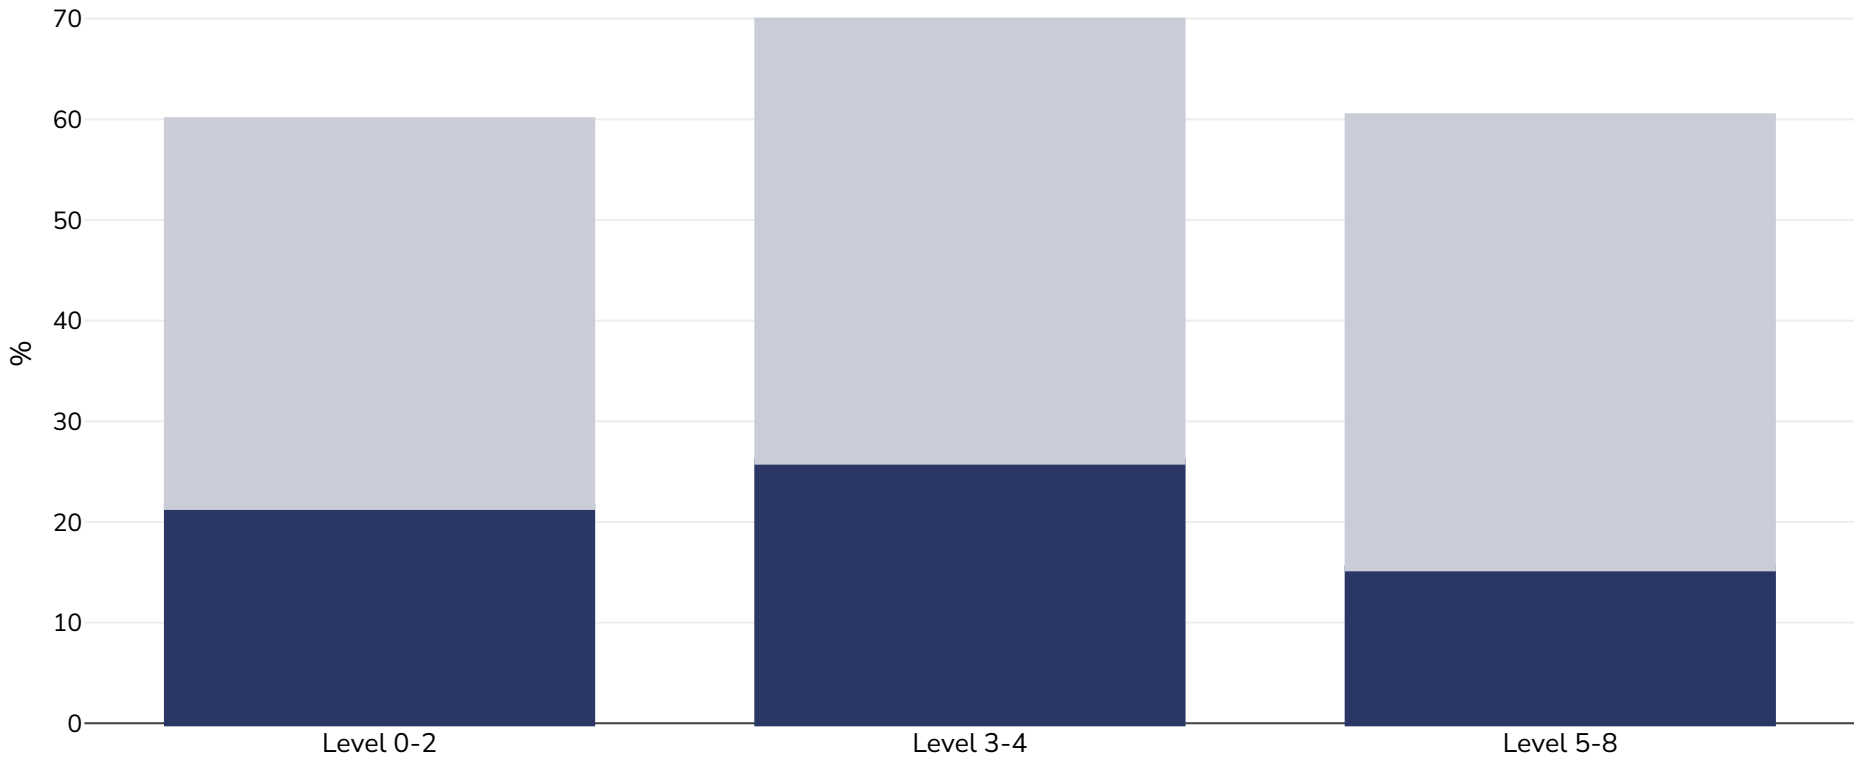

# Finland: Overweight/obesity by education

Men, 2022

■ Obesity   ■ Overweight

Survey type: Self-reported

Age: 16+

Area covered: National

References: Eurostat 2022 Data. Available at [https://ec.europa.eu/eurostat/databrowser/view/ilc\\_hch10/default/table?lang=en](https://ec.europa.eu/eurostat/databrowser/view/ilc_hch10/default/table?lang=en) (last accessed 19.03.25)

Notes: EUROSTAT 2022 data derived from EU statistics on income and living conditions (EU-SILC) survey which includes adults aged 16+ years. This differs from most EUROSTAT data which is derived from the Health Interview Surveys, which includes adults aged 15+ years (though sometimes only data from adults aged 18+ reported)

Unless otherwise noted, overweight refers to a BMI between 25kg and 29.9kg/m<sup>2</sup>, obesity refers to a BMI greater than 30kg/m<sup>2</sup>.