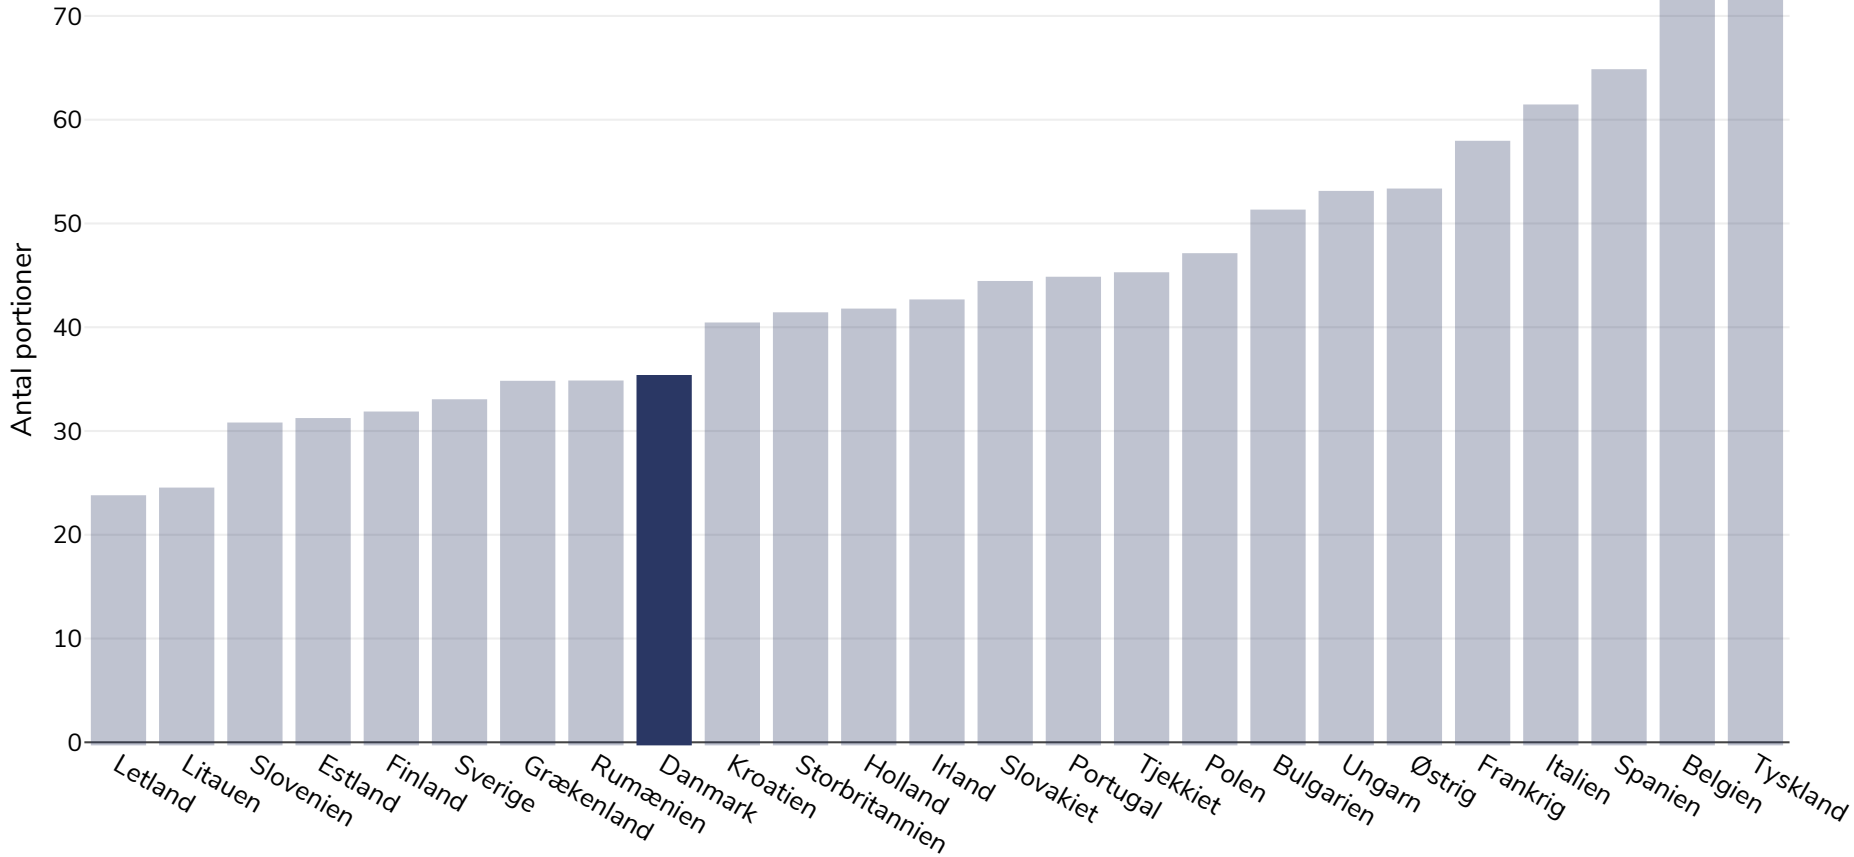

Danmark: Estimated per capita sugar sweetened beverages intake

Voksne, 2016

Referencer:

Source: Euromonitor International